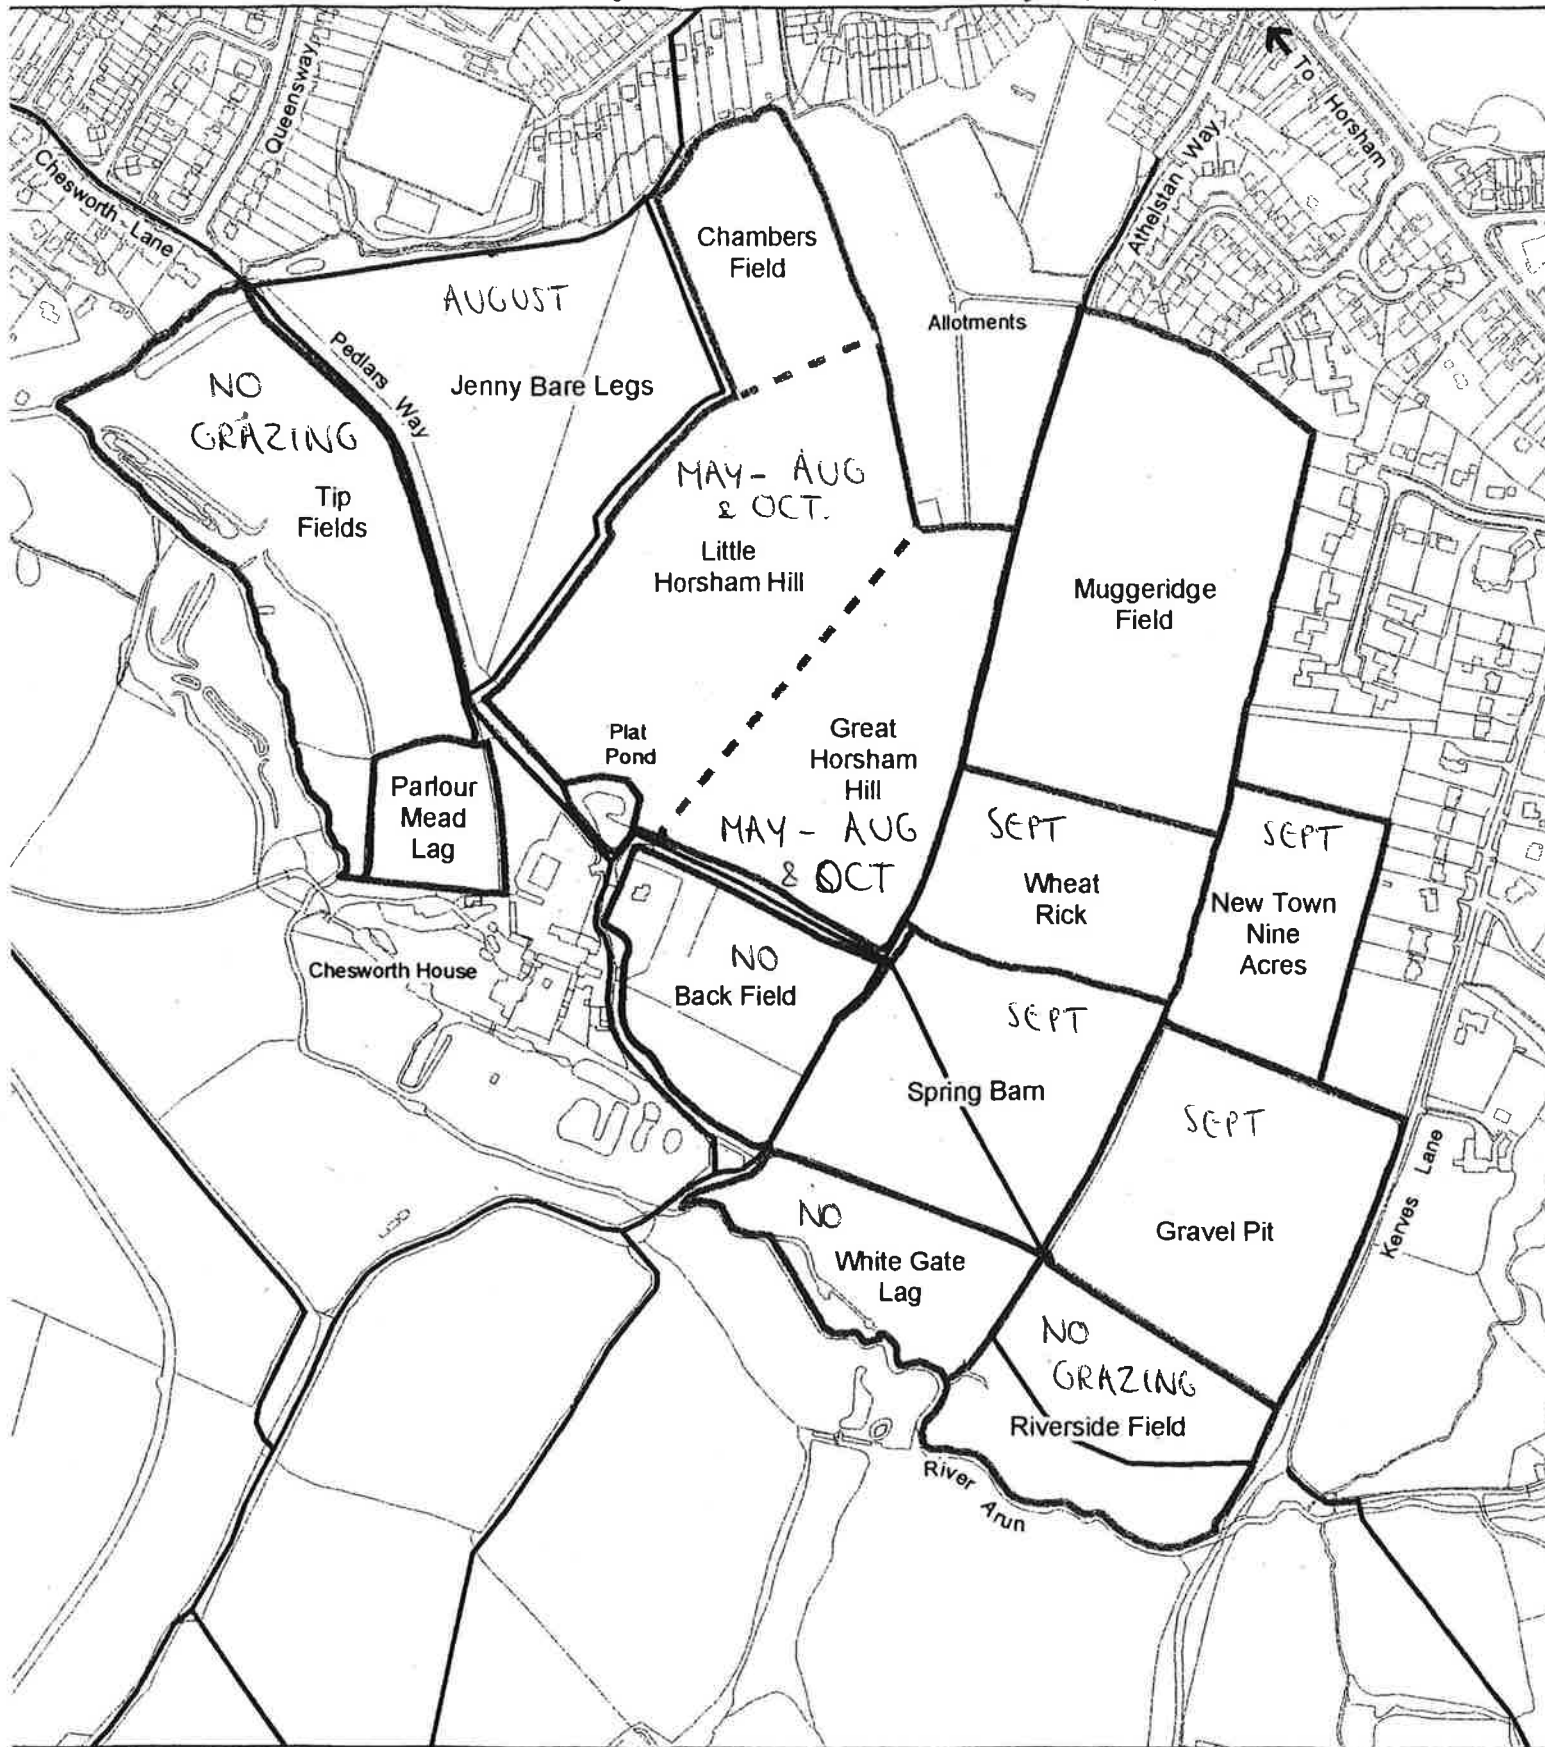

CHESWORTH FARM

Appendix 1

12/04	Scale : 1:5000
	Revisions : 5/5/06

COW GRAZING TIMES

THE COWS WILL BE GRAZING ON THE CHESWORTH FIELDS DURING THESE MONTHS

Head
 Reproduce
 Controller c
 Unauthoris
 prosecutor