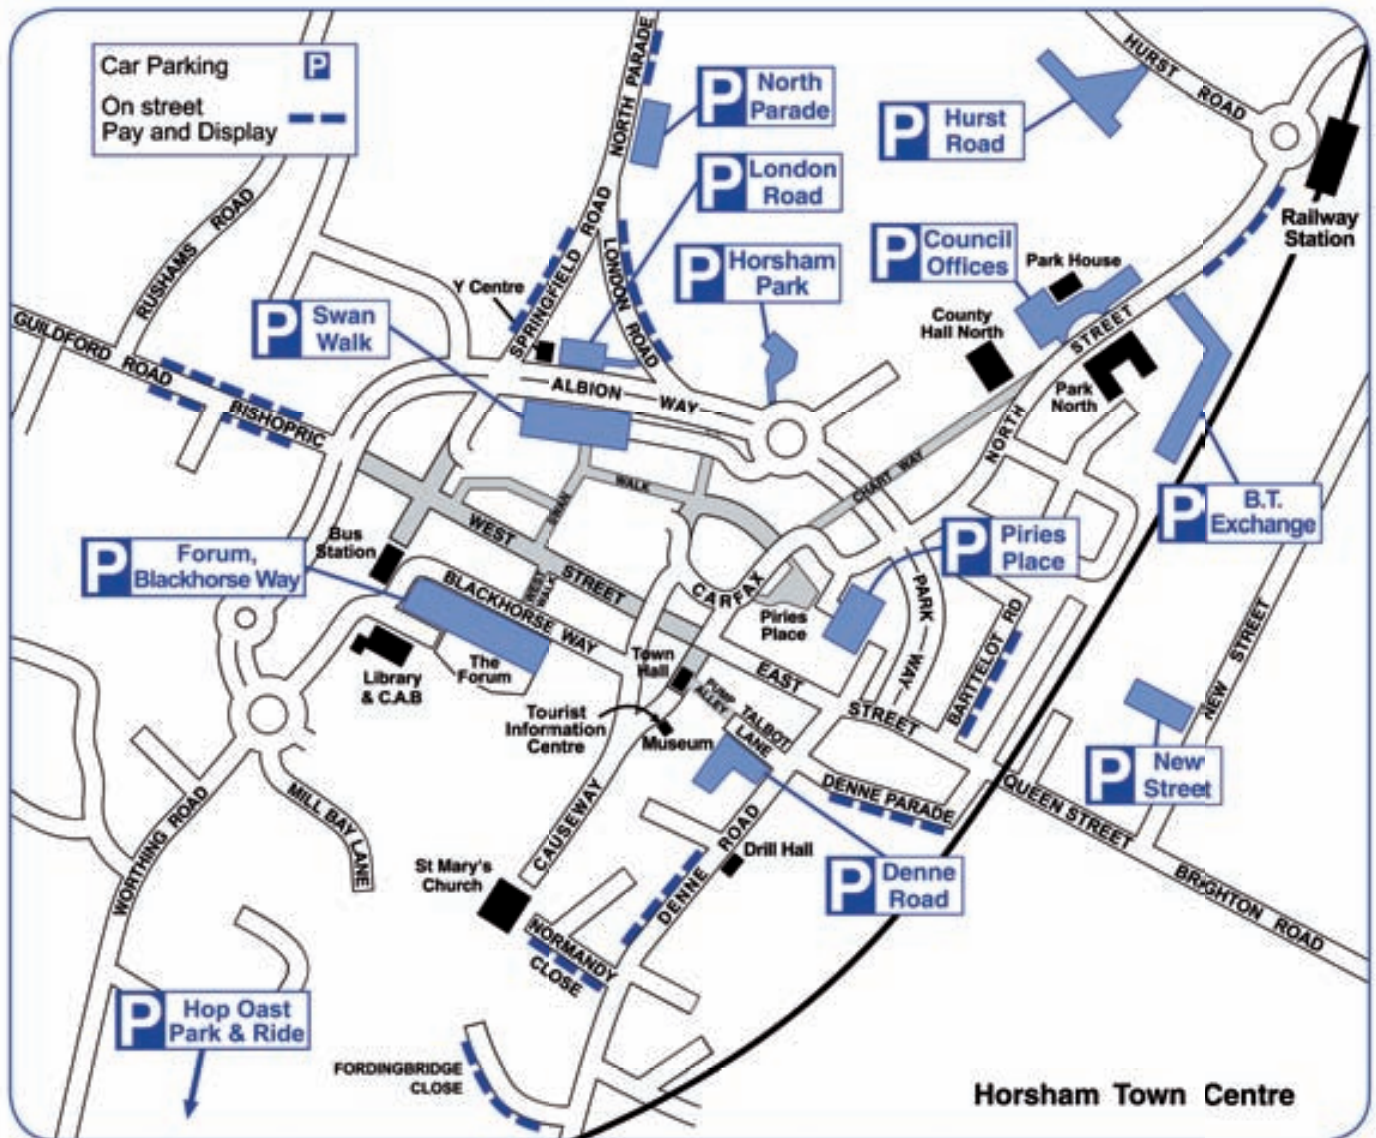

CAR PARKING IN HORSHAM TOWN

MORE SPACES AND CHOICE THAN EVER BEFORE

PRICES	
P Swan Walk 900 SPACES (24 Disabled)	2 Hours £1.60 6 Hours £4.80 3 Hours £2.40 8 Hours £6.40 4 Hours £3.20 Over 8 Hours £10.00 5 Hours £4.00
P Forum, Blackhorse Way 472 SPACES (16 Disabled)	2 Hours £1.40 6 Hours £4.20 3 Hours £2.10 8 Hours £5.60 4 Hours £2.80 Over 8 Hours £7.00 5 Hours £3.50
P Piries Place 330 SPACES (10 Disabled)	1 Hour 80p 2 Hours £1.60 3 Hours £2.40 4 Hours £3.20 (Maximum stay 4 hours in any 12)
P Hurst Road 200 SPACES (5 Disabled)	Mon-Sat 07.00 - 20.00 3 Hours £1.00 4 Hours £3.20 5 Hours £4.00 (Maximum stay 5 hours - no return within 2 hours)
P Council Offices 119 SPACES (5 Disabled)	Mon-Fri 9.00 - 17.00, Sat 08.00 - 17.00 1 Hour 80p 2 Hours £1.60 3 Hours £2.40 (Maximum stay 3 hours in any 12)
P Hop Oast Park & Ride 467 SPACES	£2.00 per car on weekdays £1.50 per car on Saturdays. Season tickets - £80.00 per car per quarter.

PRICES	
P B.T. Exchange 81 SPACES	Mon-Fri 10.00 - 17.00 Sat 06.00 - 17.00 3 Hours £2.40 3 Hours £2.40 4 Hours £3.20 4 Hours £3.20 5 Hours £4.00 6 Hours £4.80 8 Hours £6.40
P North Parade 72 SPACES (3 Disabled)	1 Hour 80p 2 Hours £1.60 3 Hours £2.40 (Maximum stay 3 hours in any 12)
P Denne Road 69 SPACES (4 Disabled)	1 Hour 80p 2 Hours £1.60 3 Hours £2.40 (Maximum stay 3 hours in any 12)
P New Street 20 SPACES	1 Hour 50p 2 Hours £1.00 3 Hours £1.40 (Maximum stay 3 hours in any 12)
P London Road 36 SPACES	Saturdays 1 Hour 80p 2 Hours £1.60 (Maximum stay 2 hours in any 12) Monday - Friday - season ticket holders only
P Horsham Park 20 SPACES	1 Hour £1.00 2 Hours £2.00 3 Hours £3.00 4 Hours £4.00 (Maximum stay 4 hours - no return within 2 hours)

Charges do not apply on Sundays or Bank Holidays. Season tickets for long stay users are available.