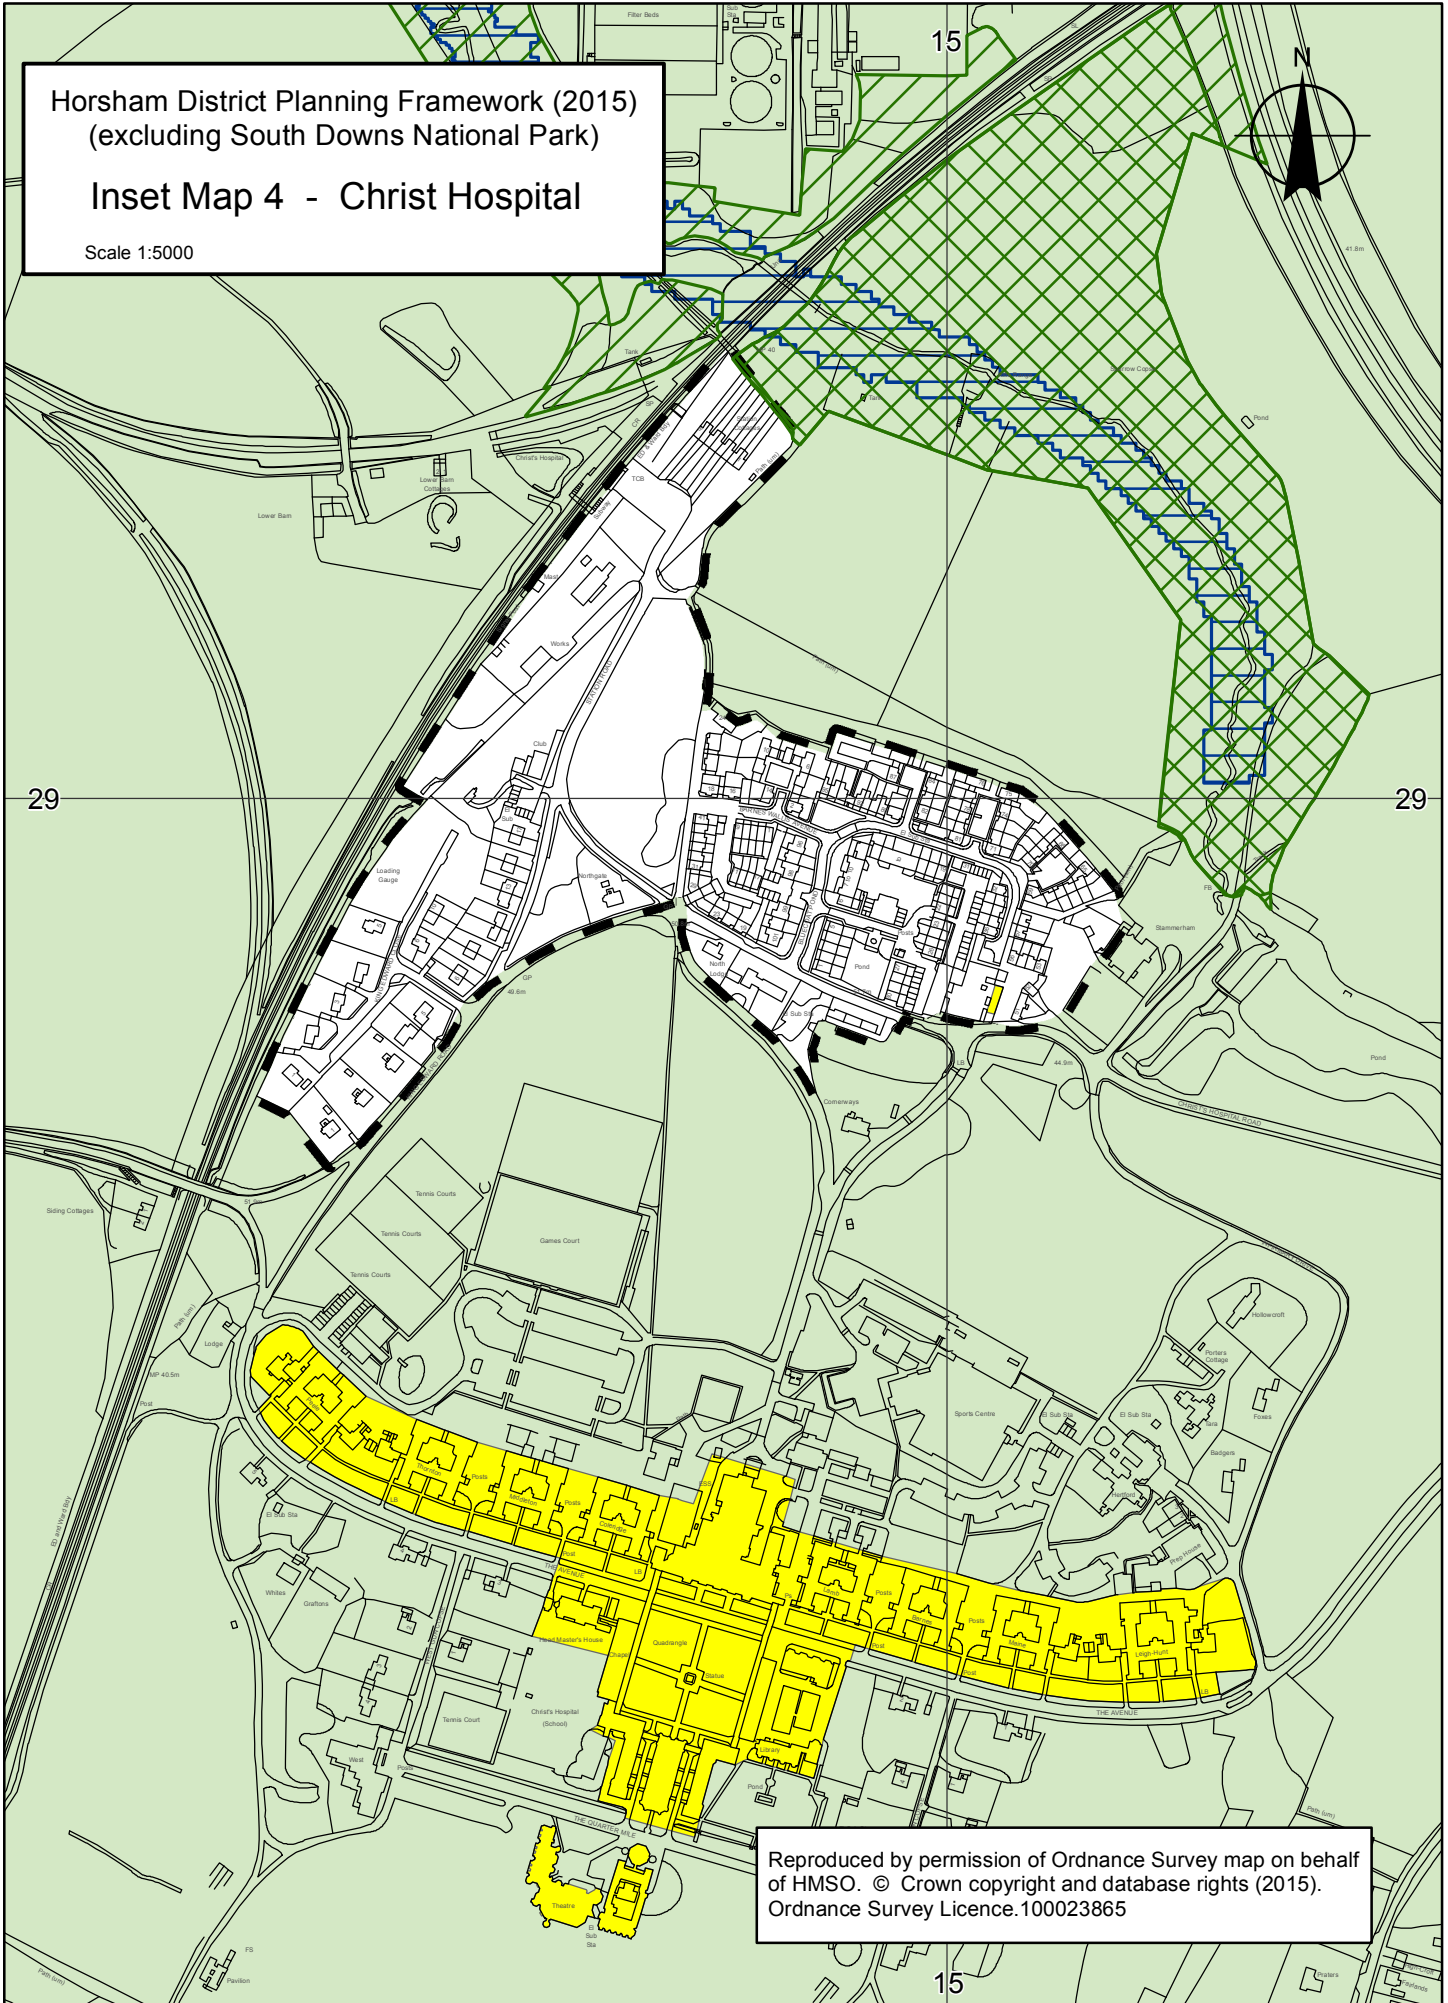

Horsham District Planning Framework (2015)
(excluding South Downs National Park)

Inset Map 4 - Christ Hospital

Scale 1:5000

Reproduced by permission of Ordnance Survey map on behalf of HMSO. © Crown copyright and database rights (2015). Ordnance Survey Licence.100023865