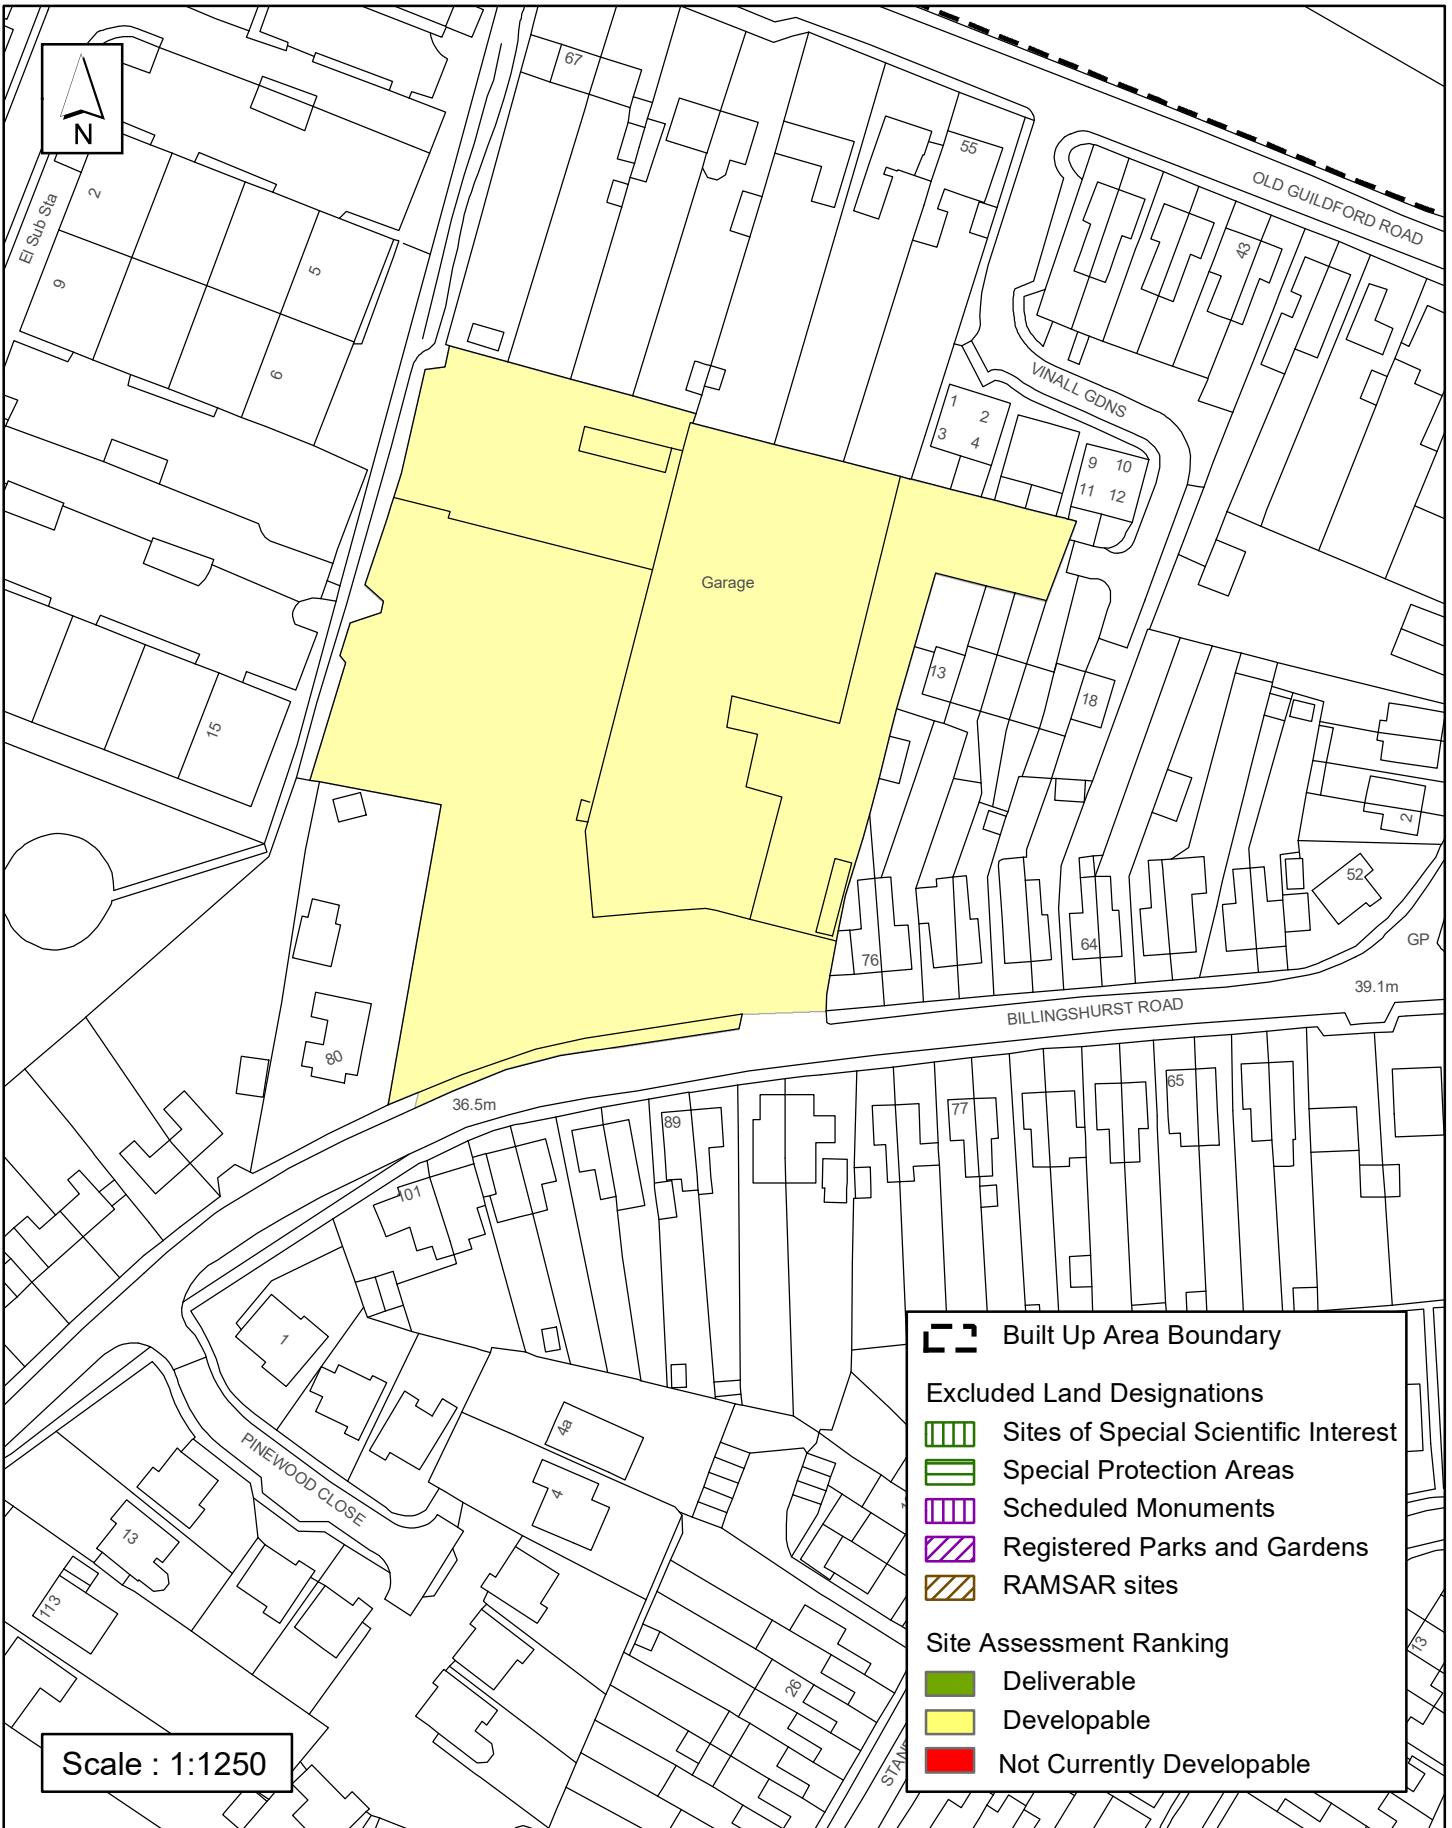

SA - 137: Station Garage (Skoda), 78 Billingshurst Rd, Broadbridge Heath

Reproduced by permission of Ordnance Survey map on behalf of HMSO. © Crown copyright and database rights (2018). Ordnance Survey Licence.100023865