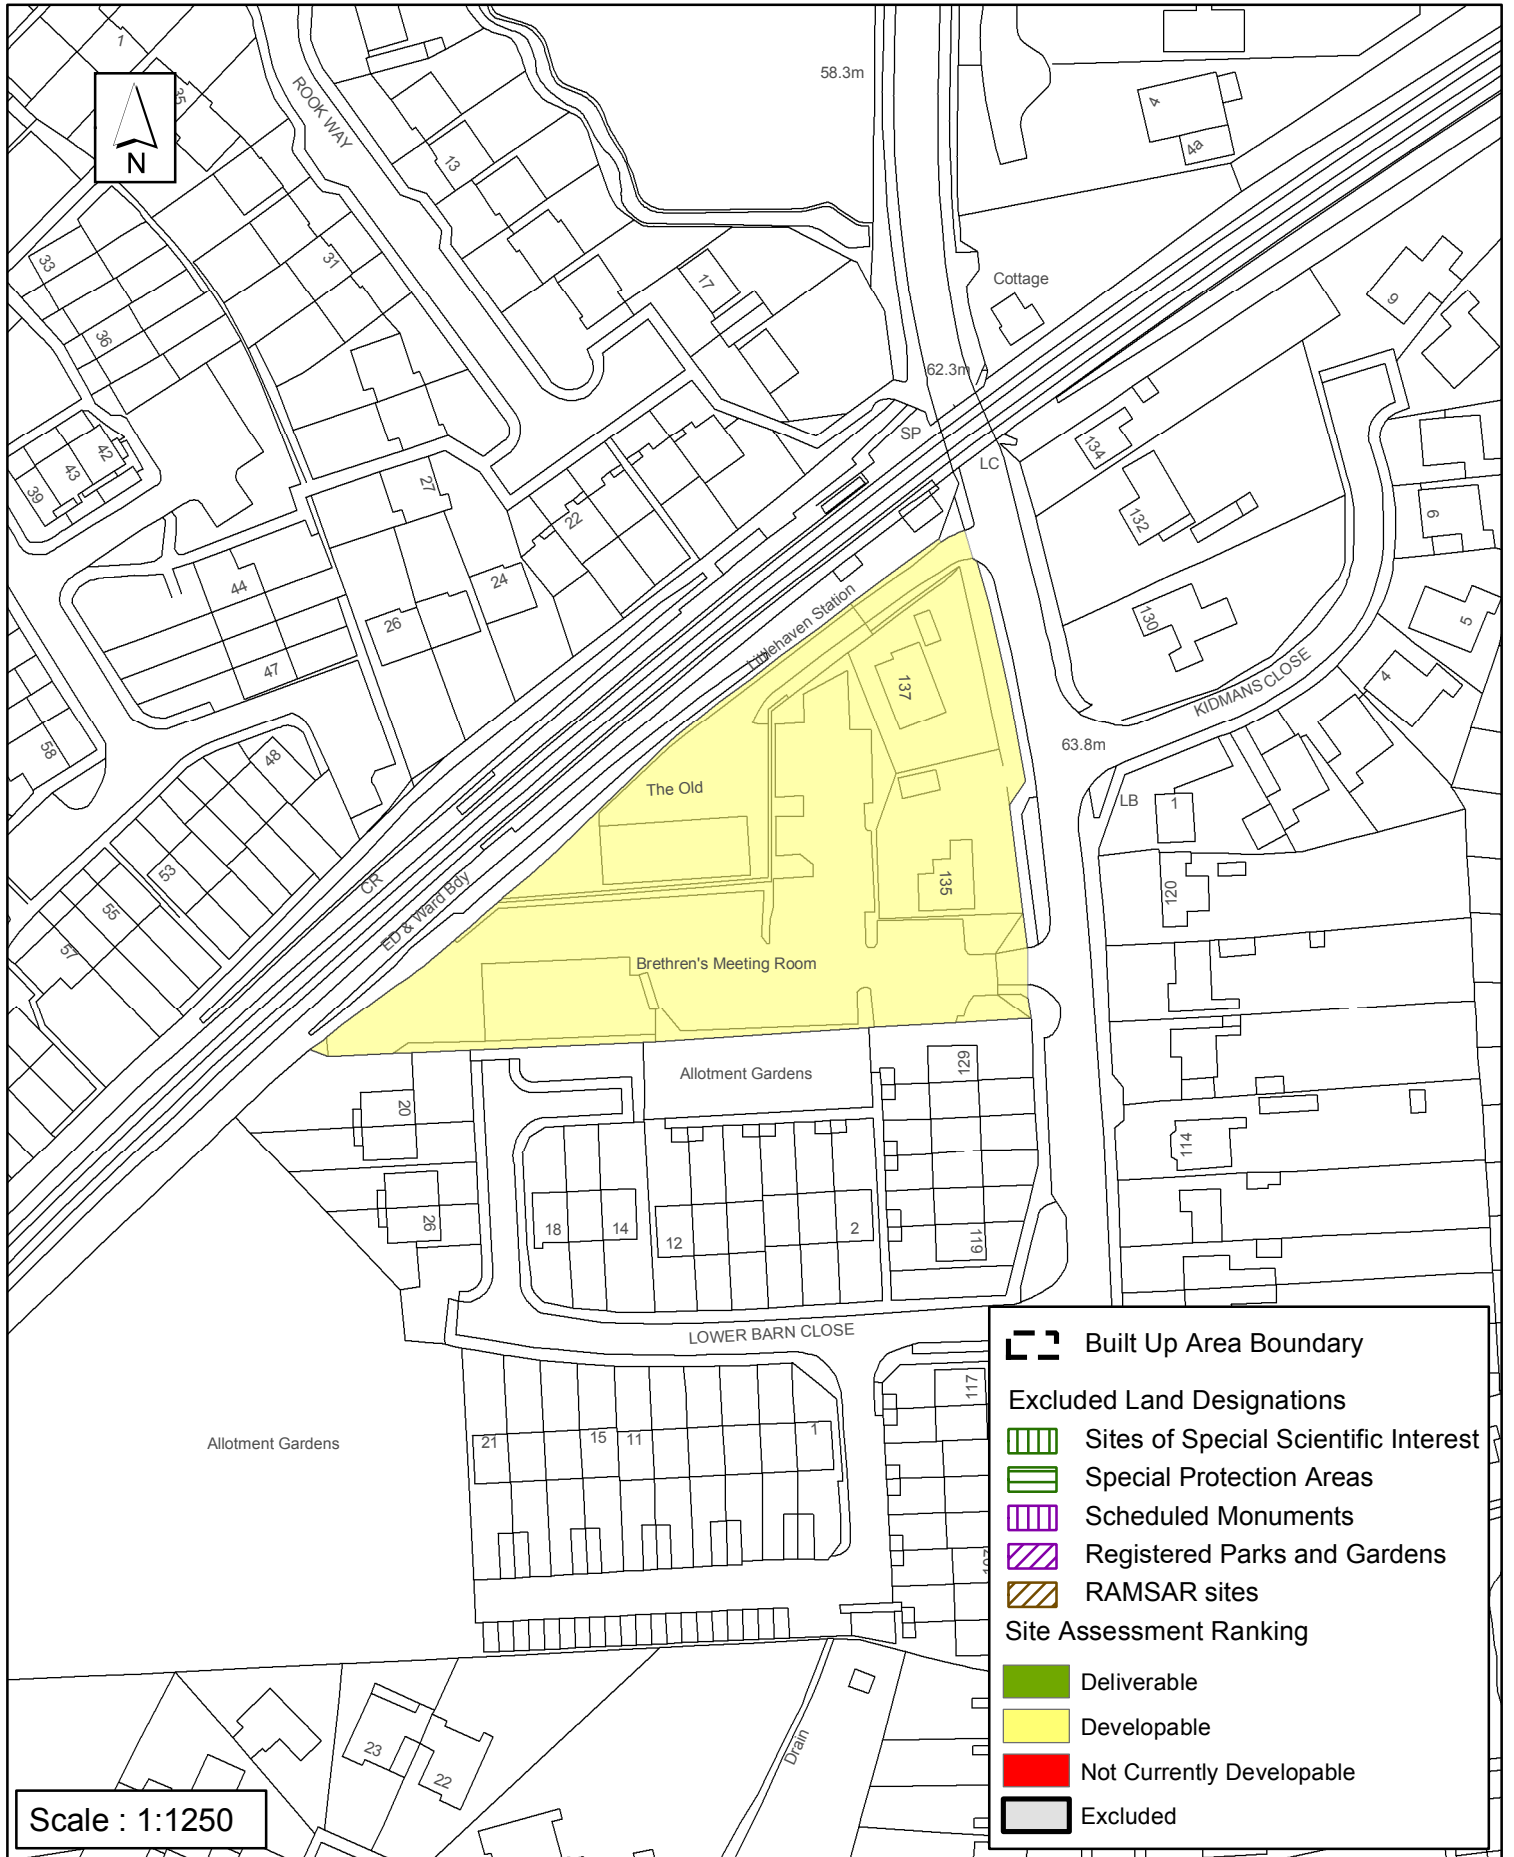

SA - 285: Old Pumping Station, Rusper Road, Horsham

Reproduced by permission of Ordnance Survey map on behalf of HMSO. © Crown copyright and database rights (2018). Ordnance Survey Licence.100023865

Date: