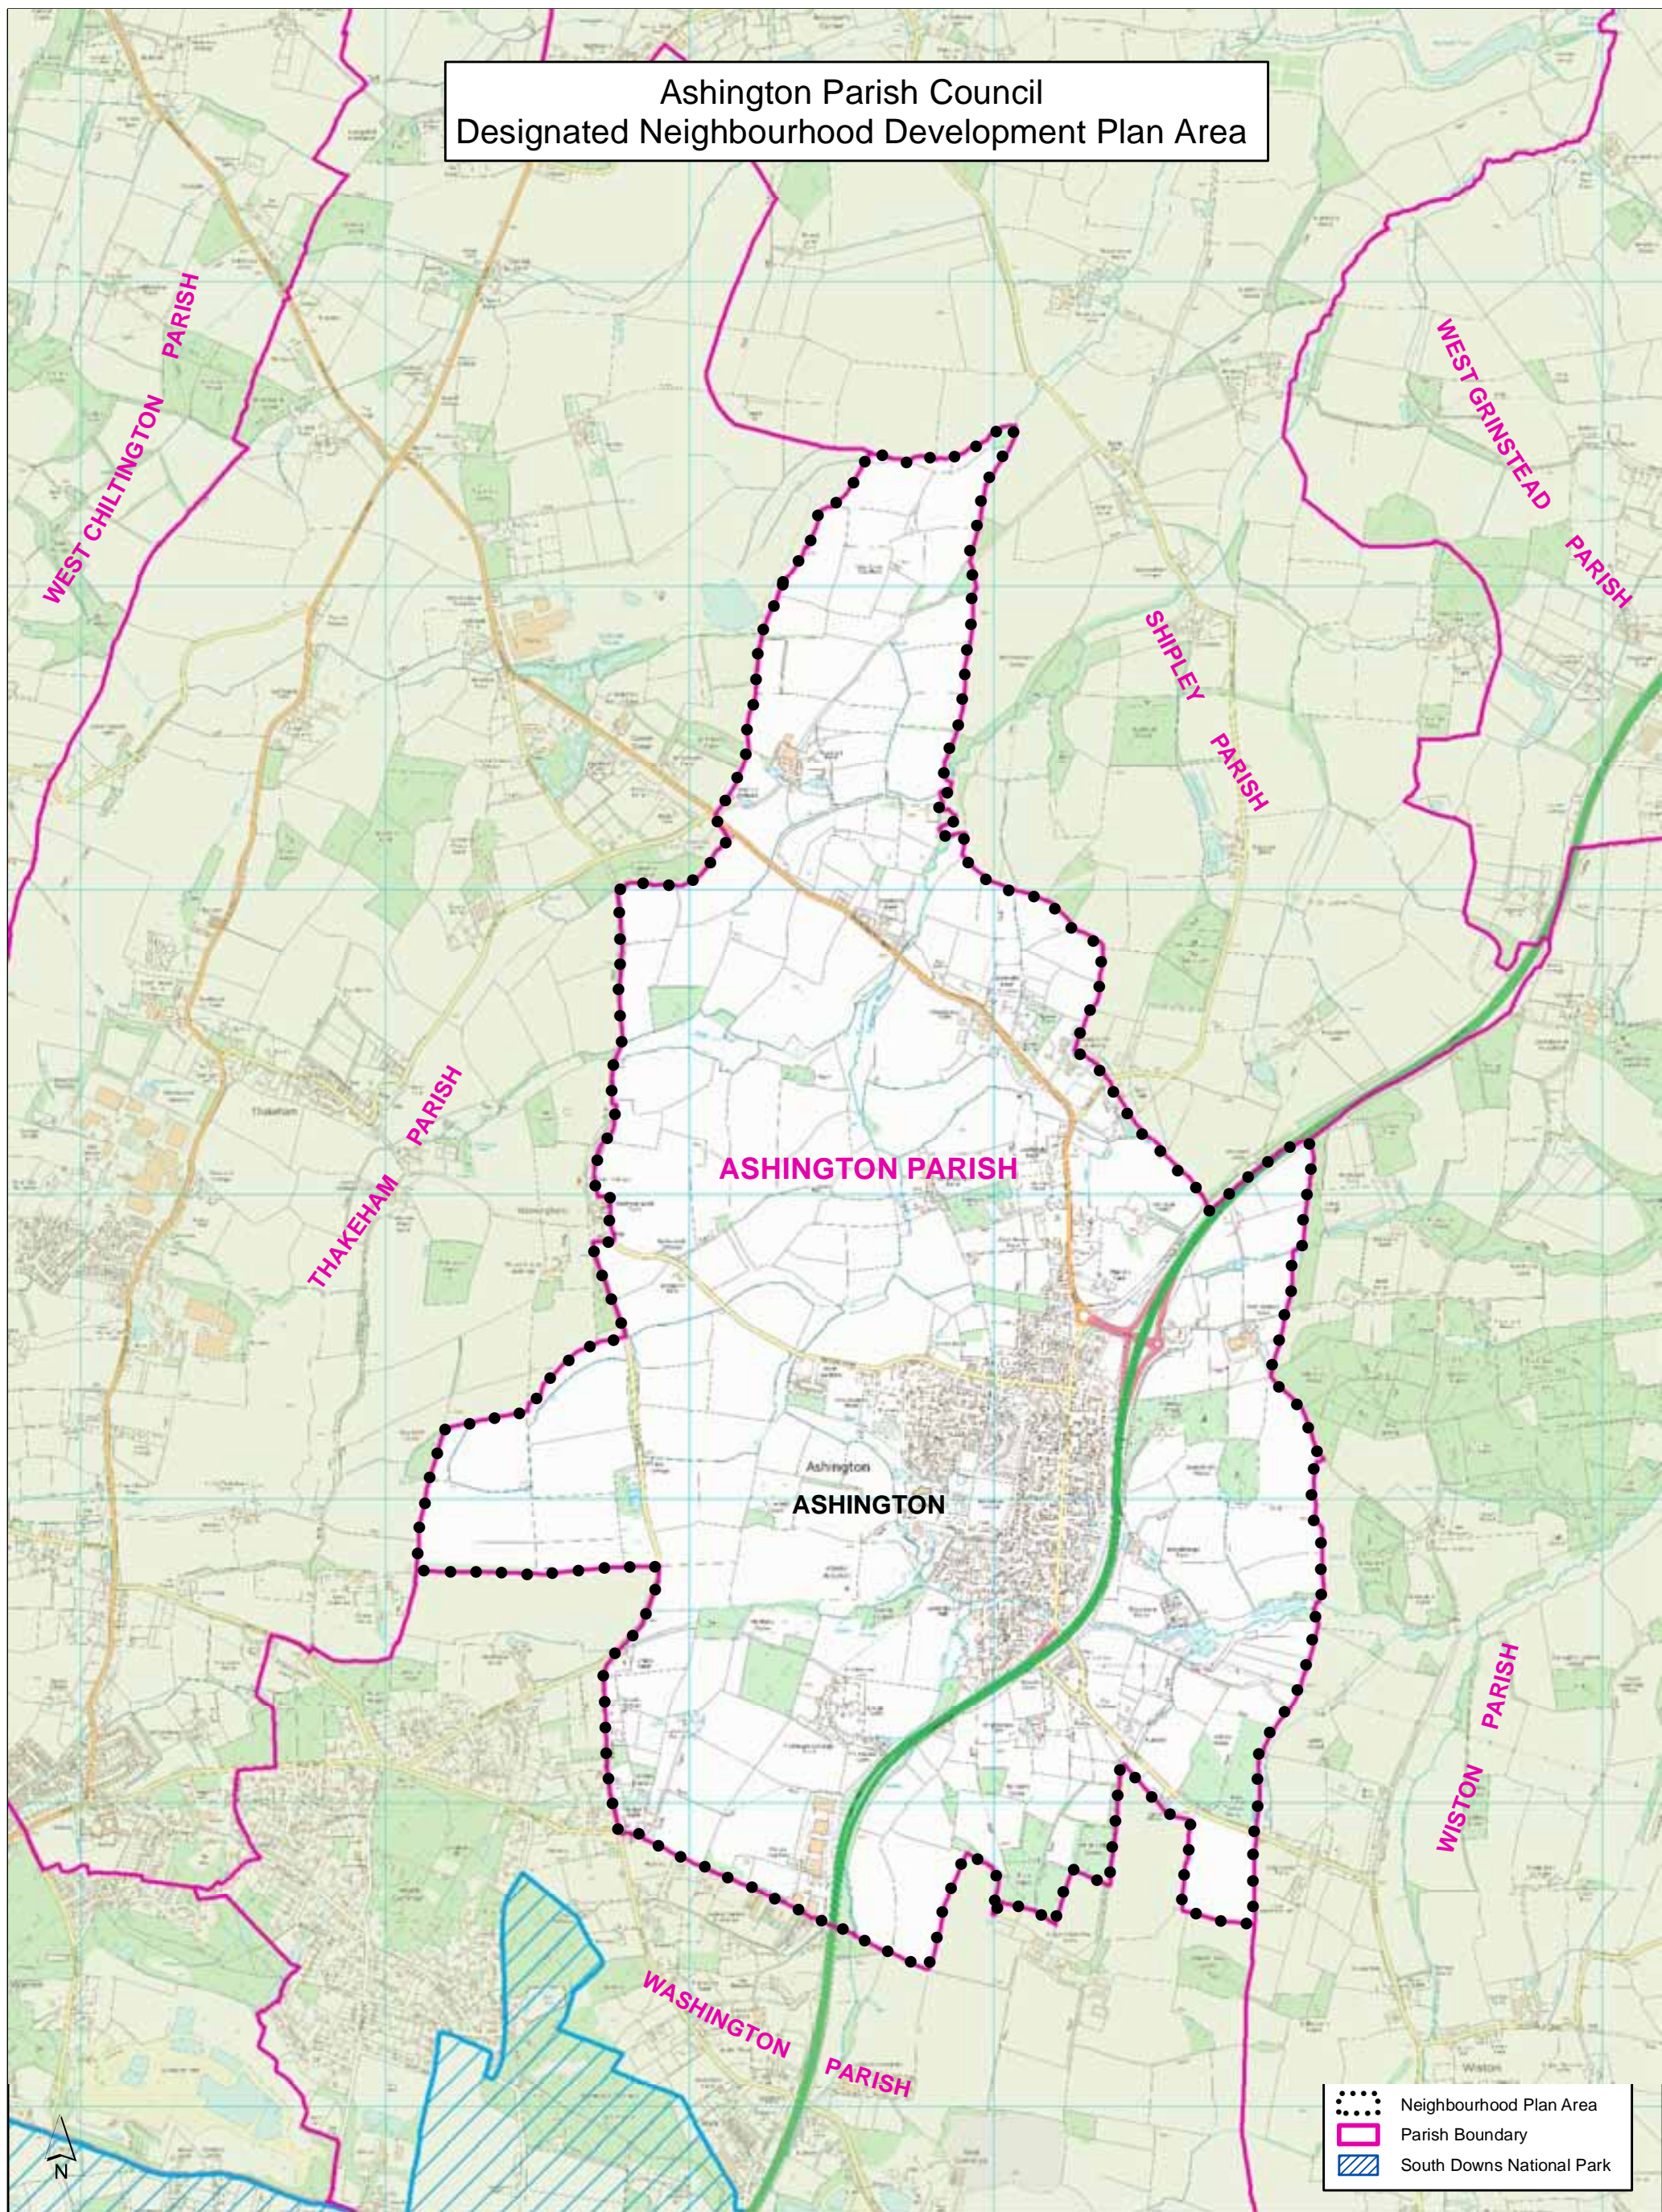

Ashington Parish Council
Designated Neighbourhood Development Plan Area

- Neighbourhood Plan Area
- Parish Boundary
- South Downs National Park

Horsham District Council
 Park North, North Street, Horsham,
 West Sussex. RH12 1RL
 Rod Brown : Head of Planning & Environmental Services

Reproduced by permission of Ordnance Survey map on behalf of HMSO. © Crown copyright and database rights (2014).
 Ordnance Survey Licence.100023865

Confirmed by Horsham District Council under
The Neighbourhood Planning (General) Regulations 2012 Regulation 5.

Reference No : ASHINP2		Date : 23/01/14	Scale : 1:20,000
Drawing No :	Drawn :	Checked :	Revisions :