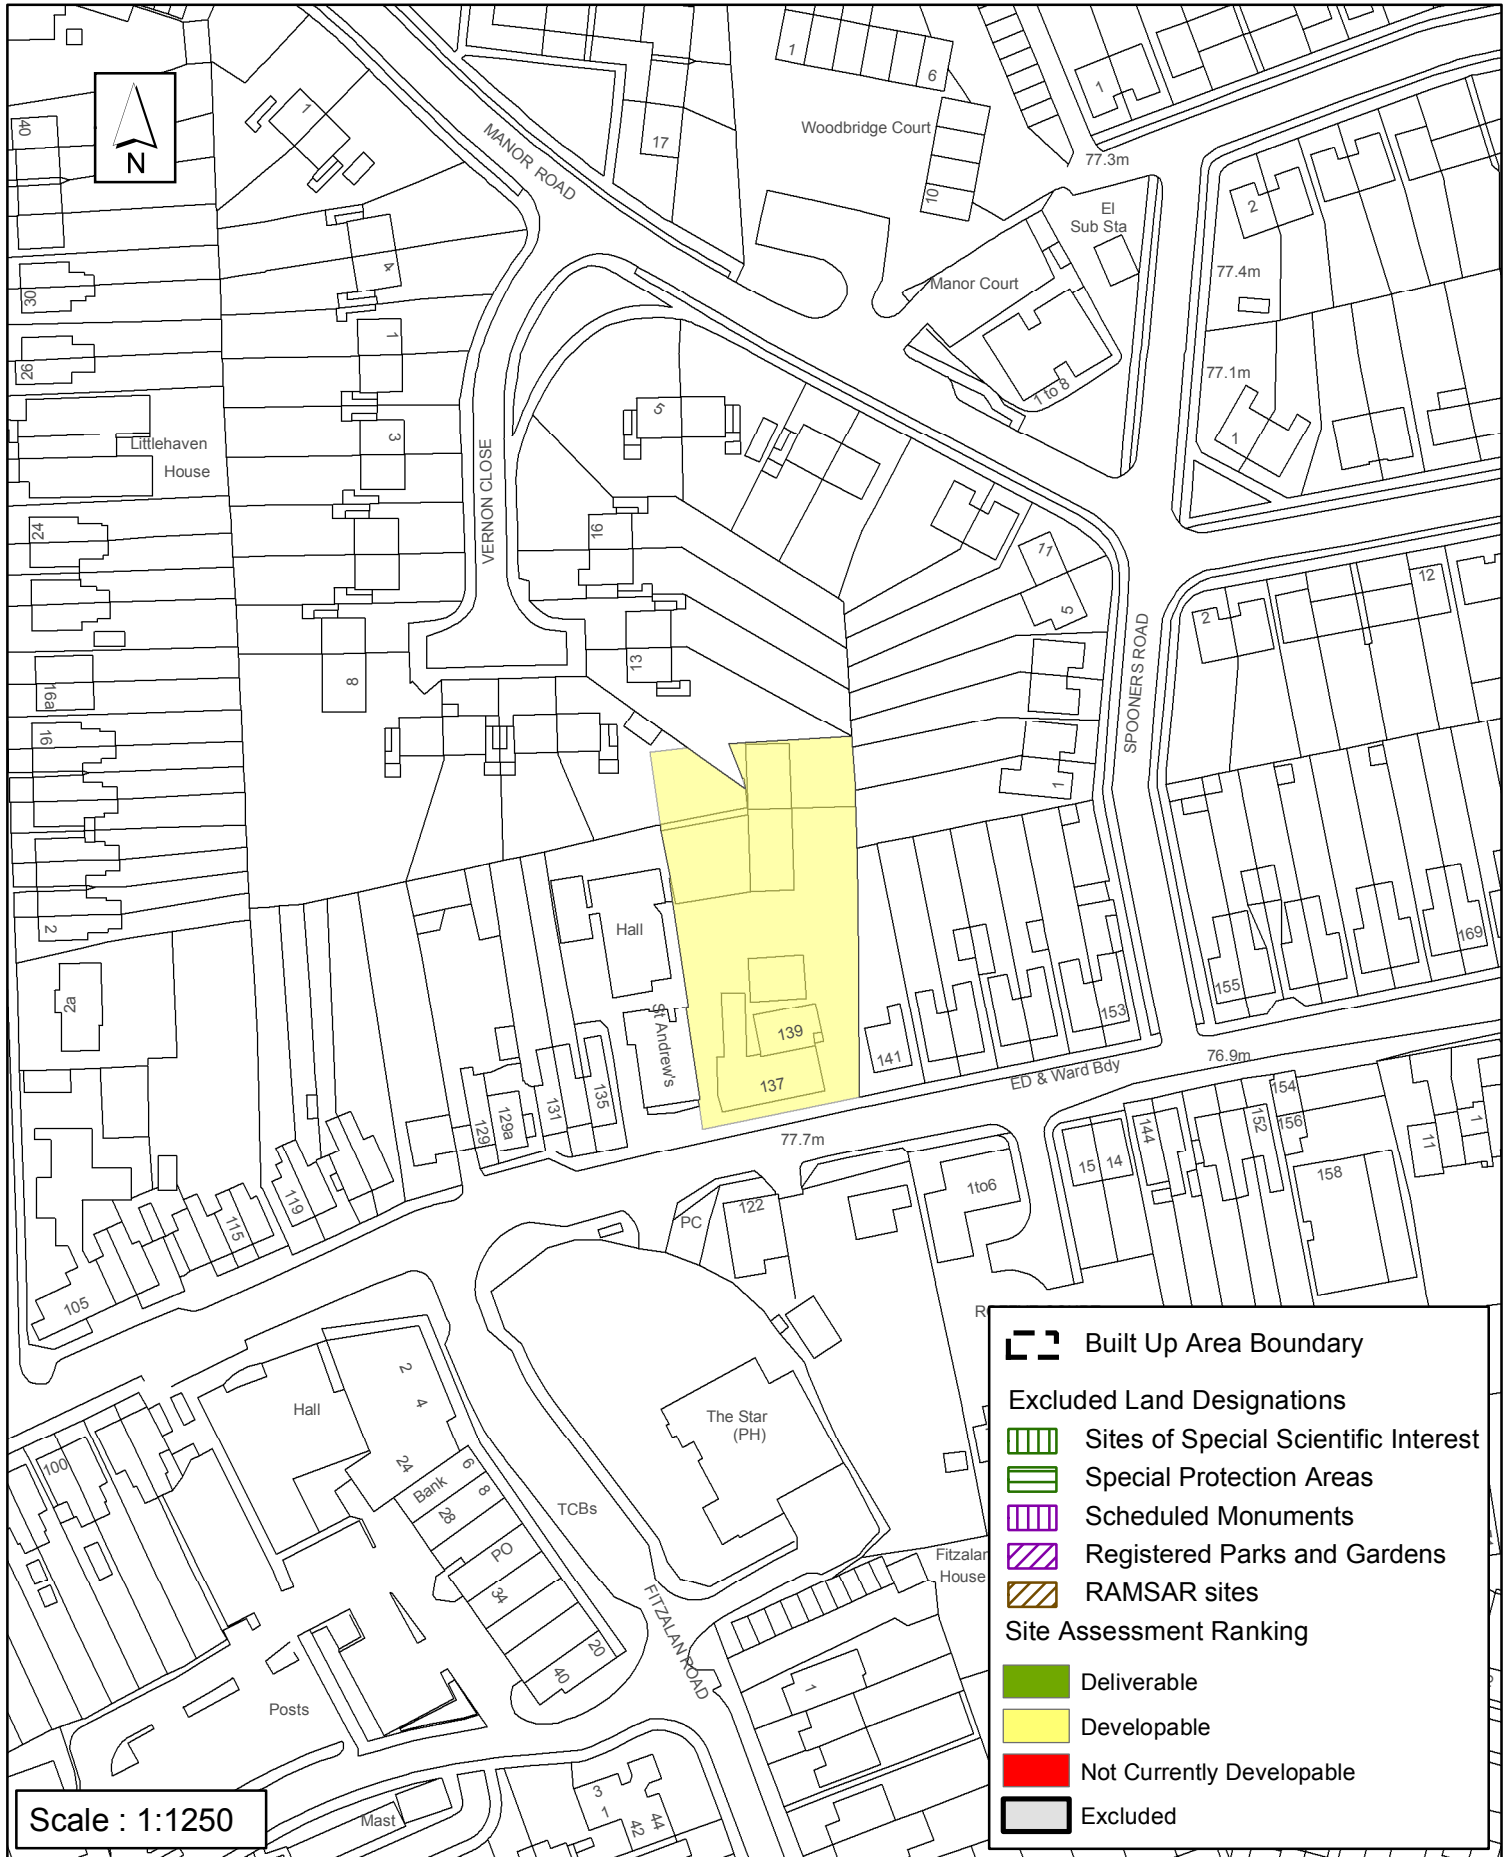

SA - 138 : 137 Crawley Road, North Horsham

Reproduced by permission of Ordnance Survey map on behalf of HMSO. © Crown copyright and database rights (2018).
Ordnance Survey Licence.100023865

Date:

Revision: