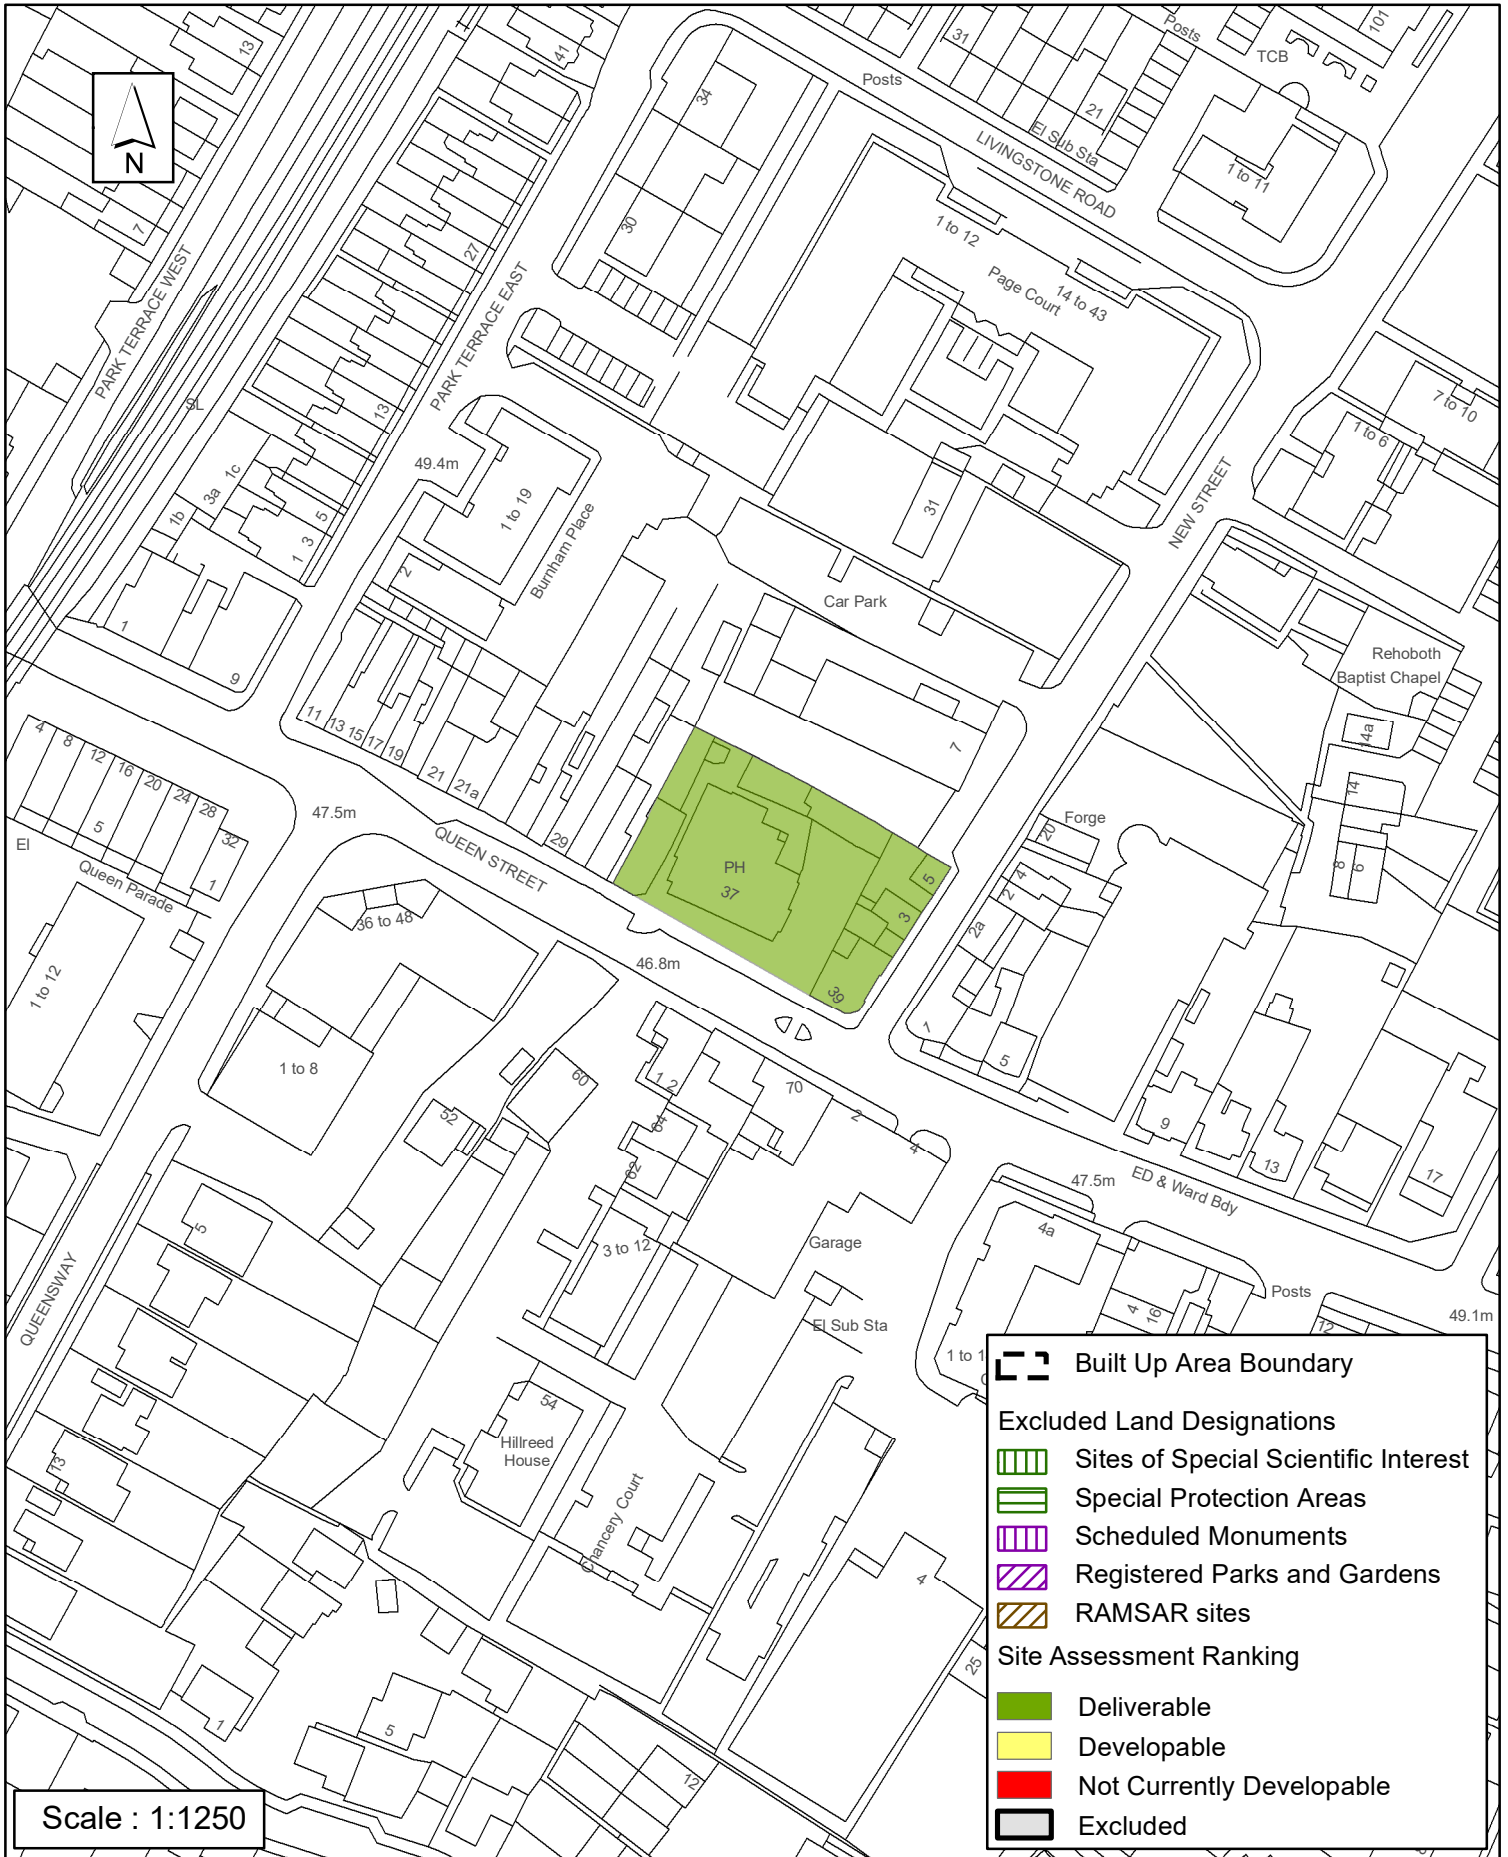

SA - 525 : Queens Head, Forest, Horsham, Denne

Reproduced by permission of Ordnance Survey map on behalf of HMSO. © Crown copyright and database rights (2018). Ordnance Survey Licence.100023865

Date:

Revision:

Horsham District Council

Parkside, Chart Way, Horsham
West Sussex RH12 1RL.
Barbara Childs : Director of Place