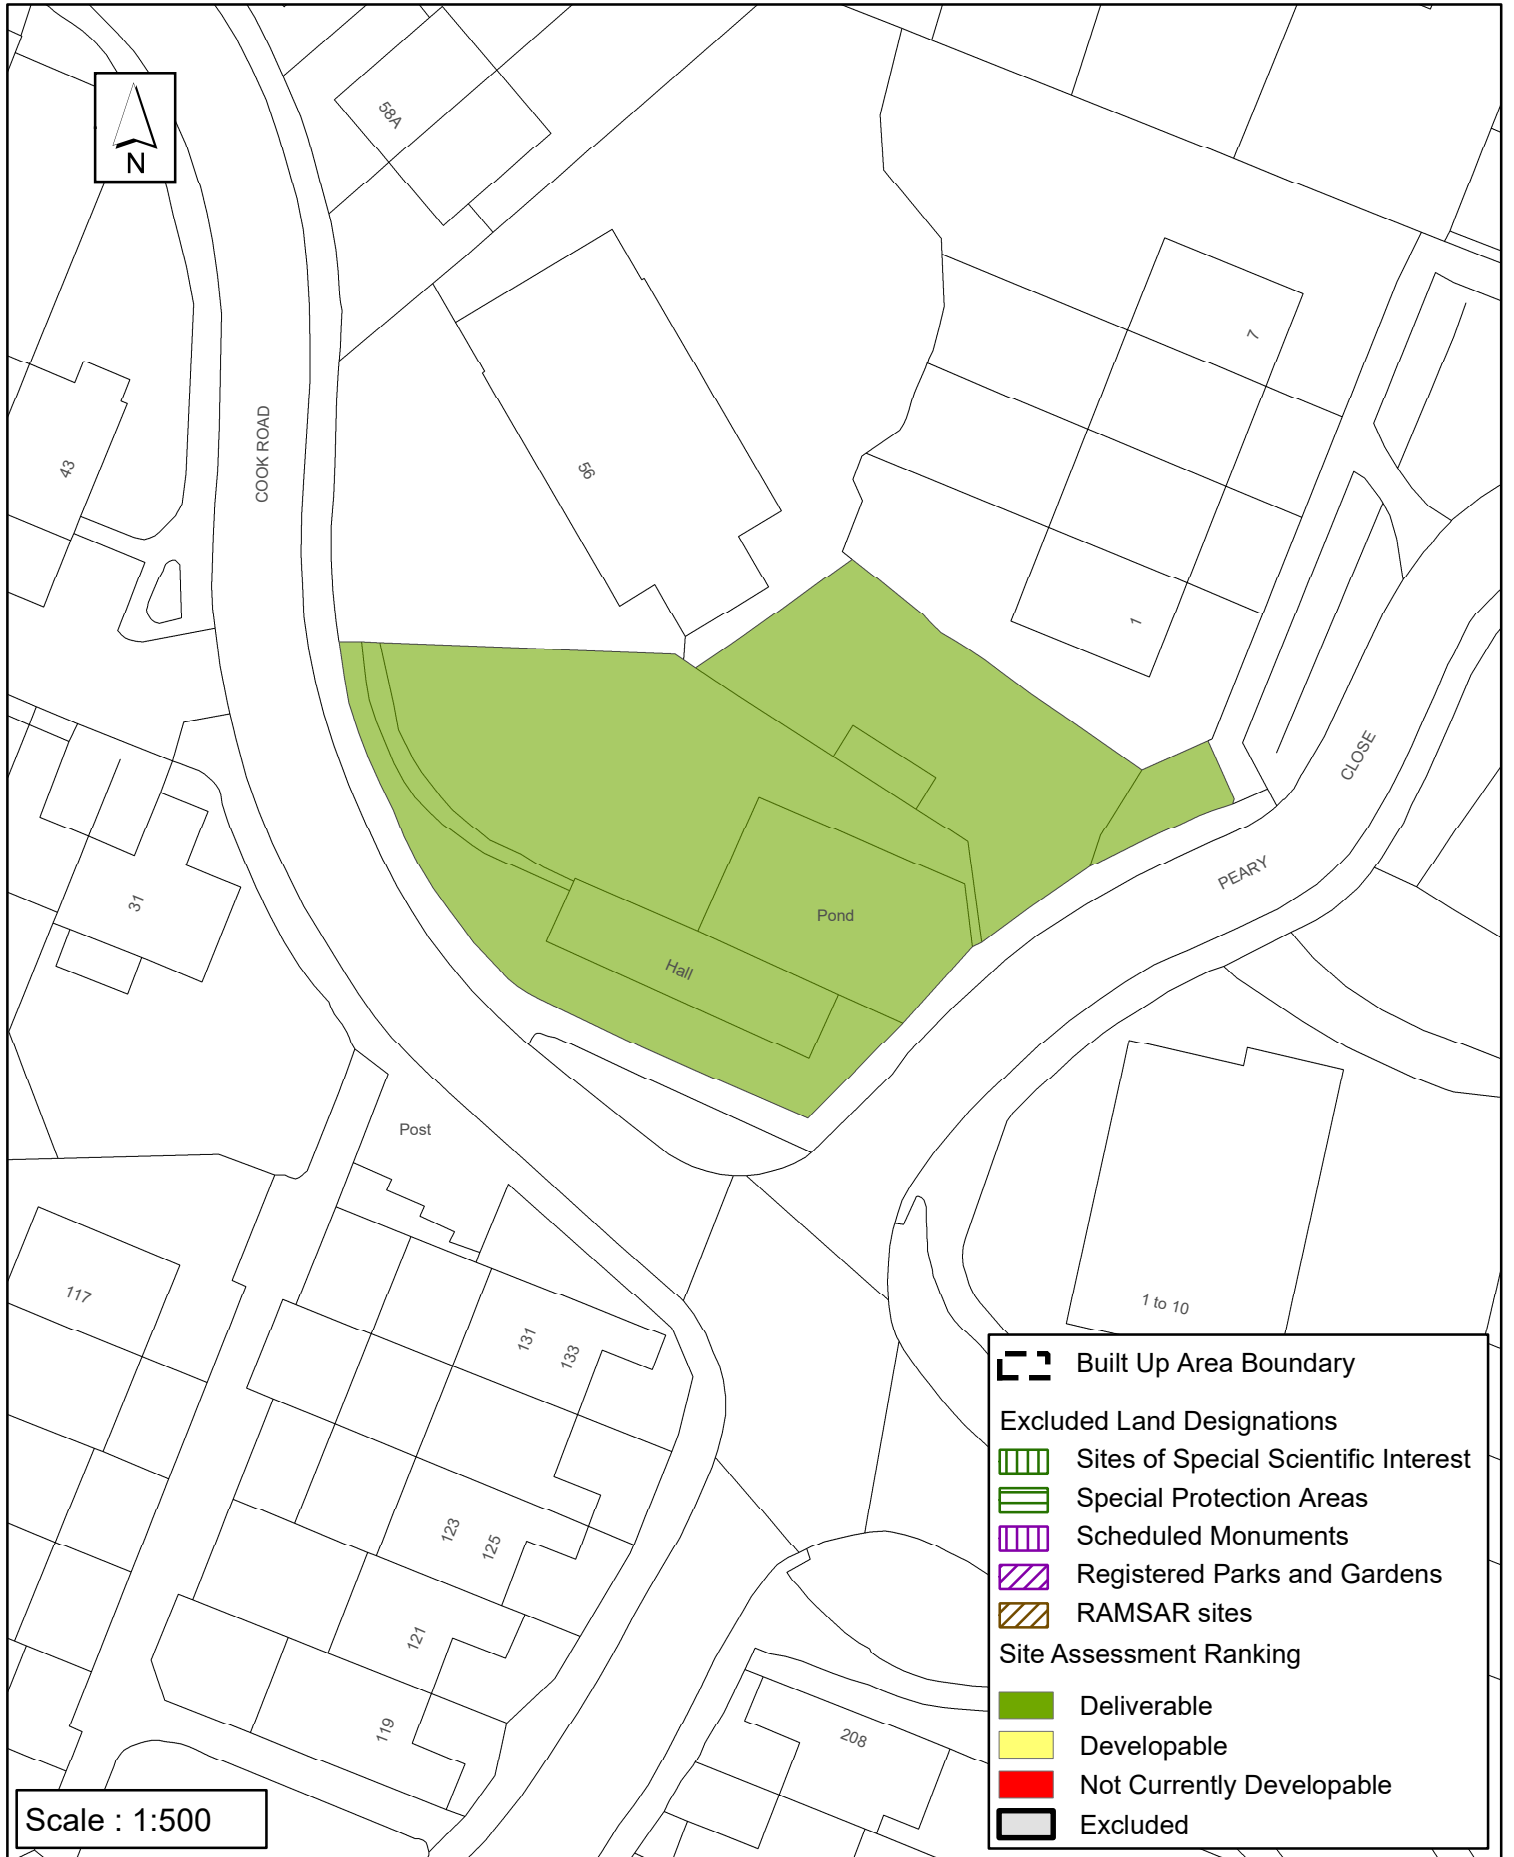

SA-605 : Scout HQ site, Peary Close, North Horsham

Reproduced by permission of Ordnance Survey map on behalf of HMSO. © Crown copyright and database rights (2018). Ordnance Survey Licence.100023865

Date:

Revision:

Horsham District Council

Parkside, Chart Way, Horsham
West Sussex RH12 1RL.
Barbara Childs : Director of Place