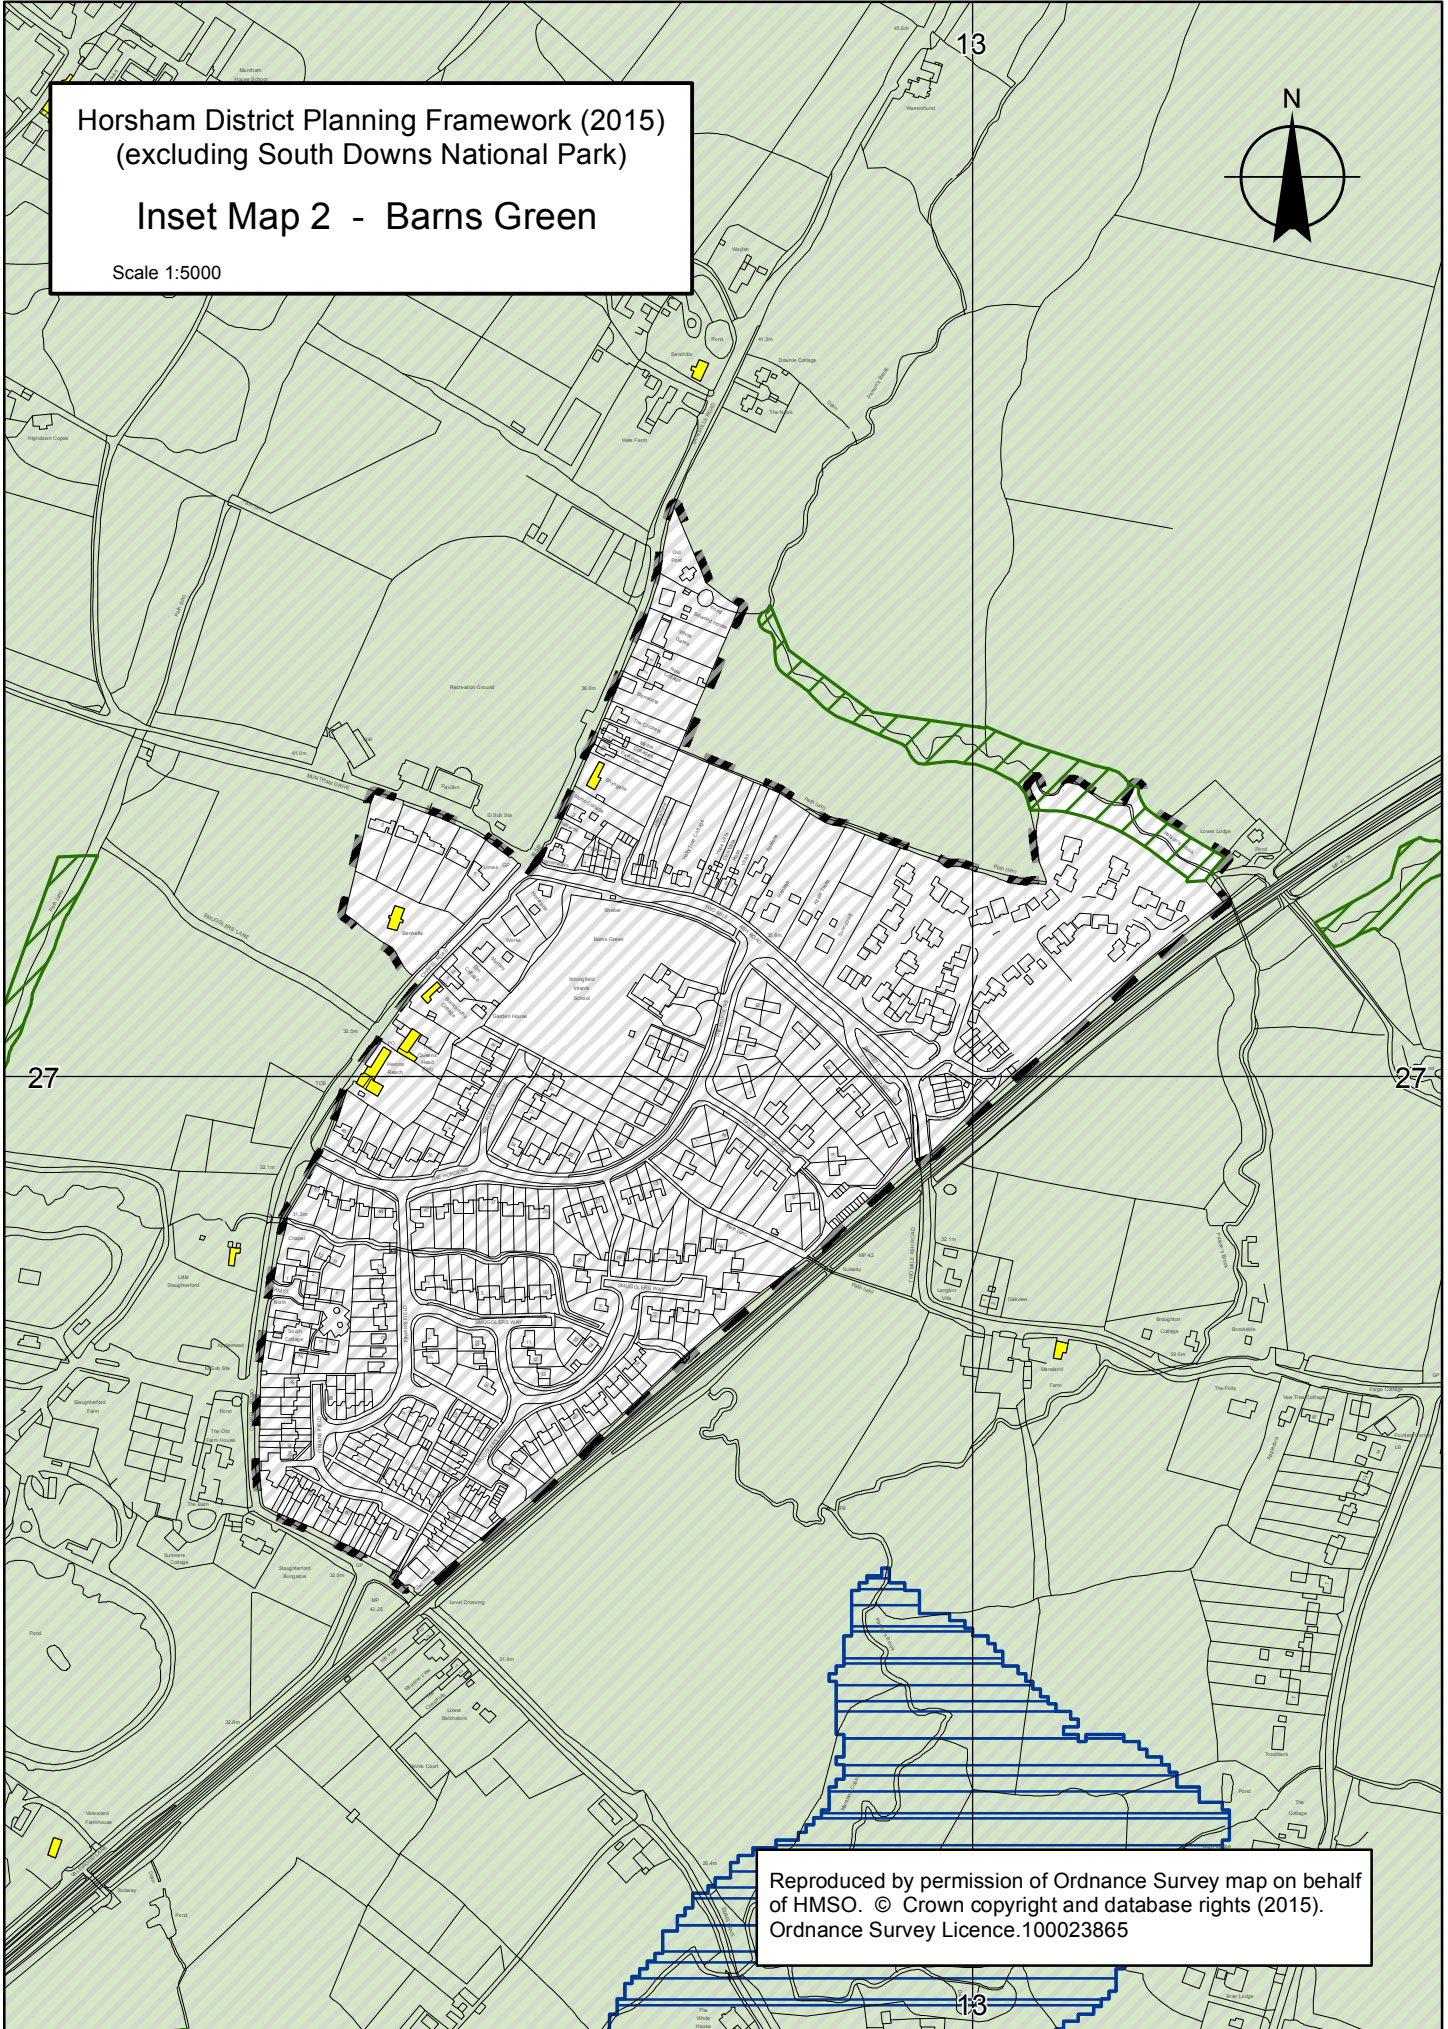

Horsham District Planning Framework (2015)
(excluding South Downs National Park)

Inset Map 2 - Barns Green

Scale 1:5000

Reproduced by permission of Ordnance Survey map on behalf of HMSO. © Crown copyright and database rights (2015).
Ordnance Survey Licence.100023865