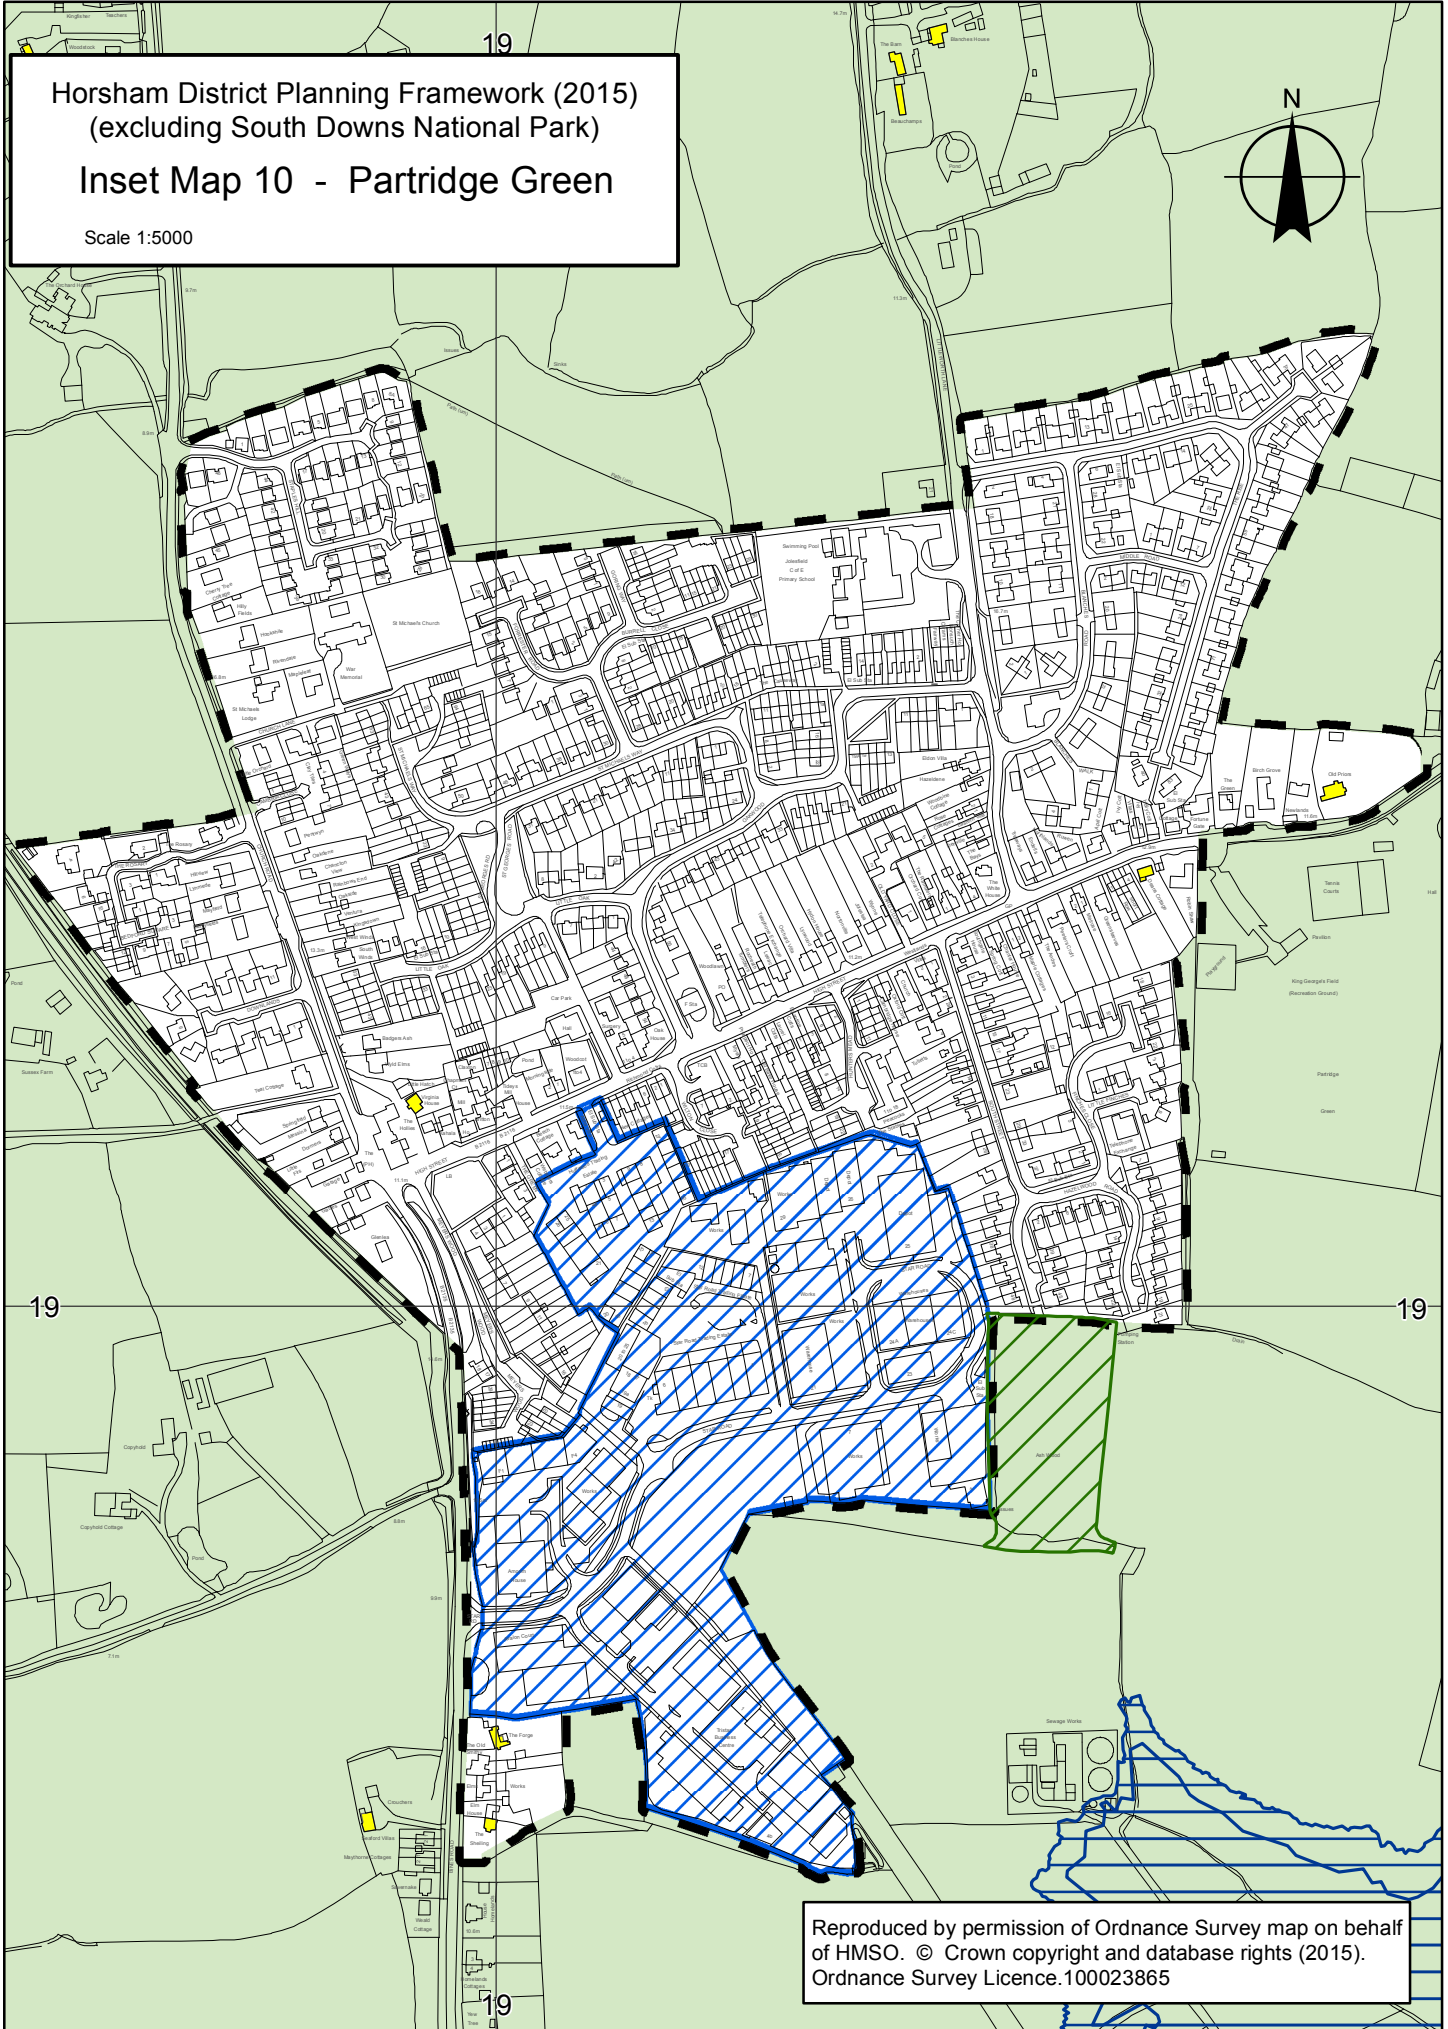

Horsham District Planning Framework (2015)
(excluding South Downs National Park)

Inset Map 10 - Partridge Green

Scale 1:5000

Reproduced by permission of Ordnance Survey map on behalf of HMSO. © Crown copyright and database rights (2015).
Ordnance Survey Licence.100023865