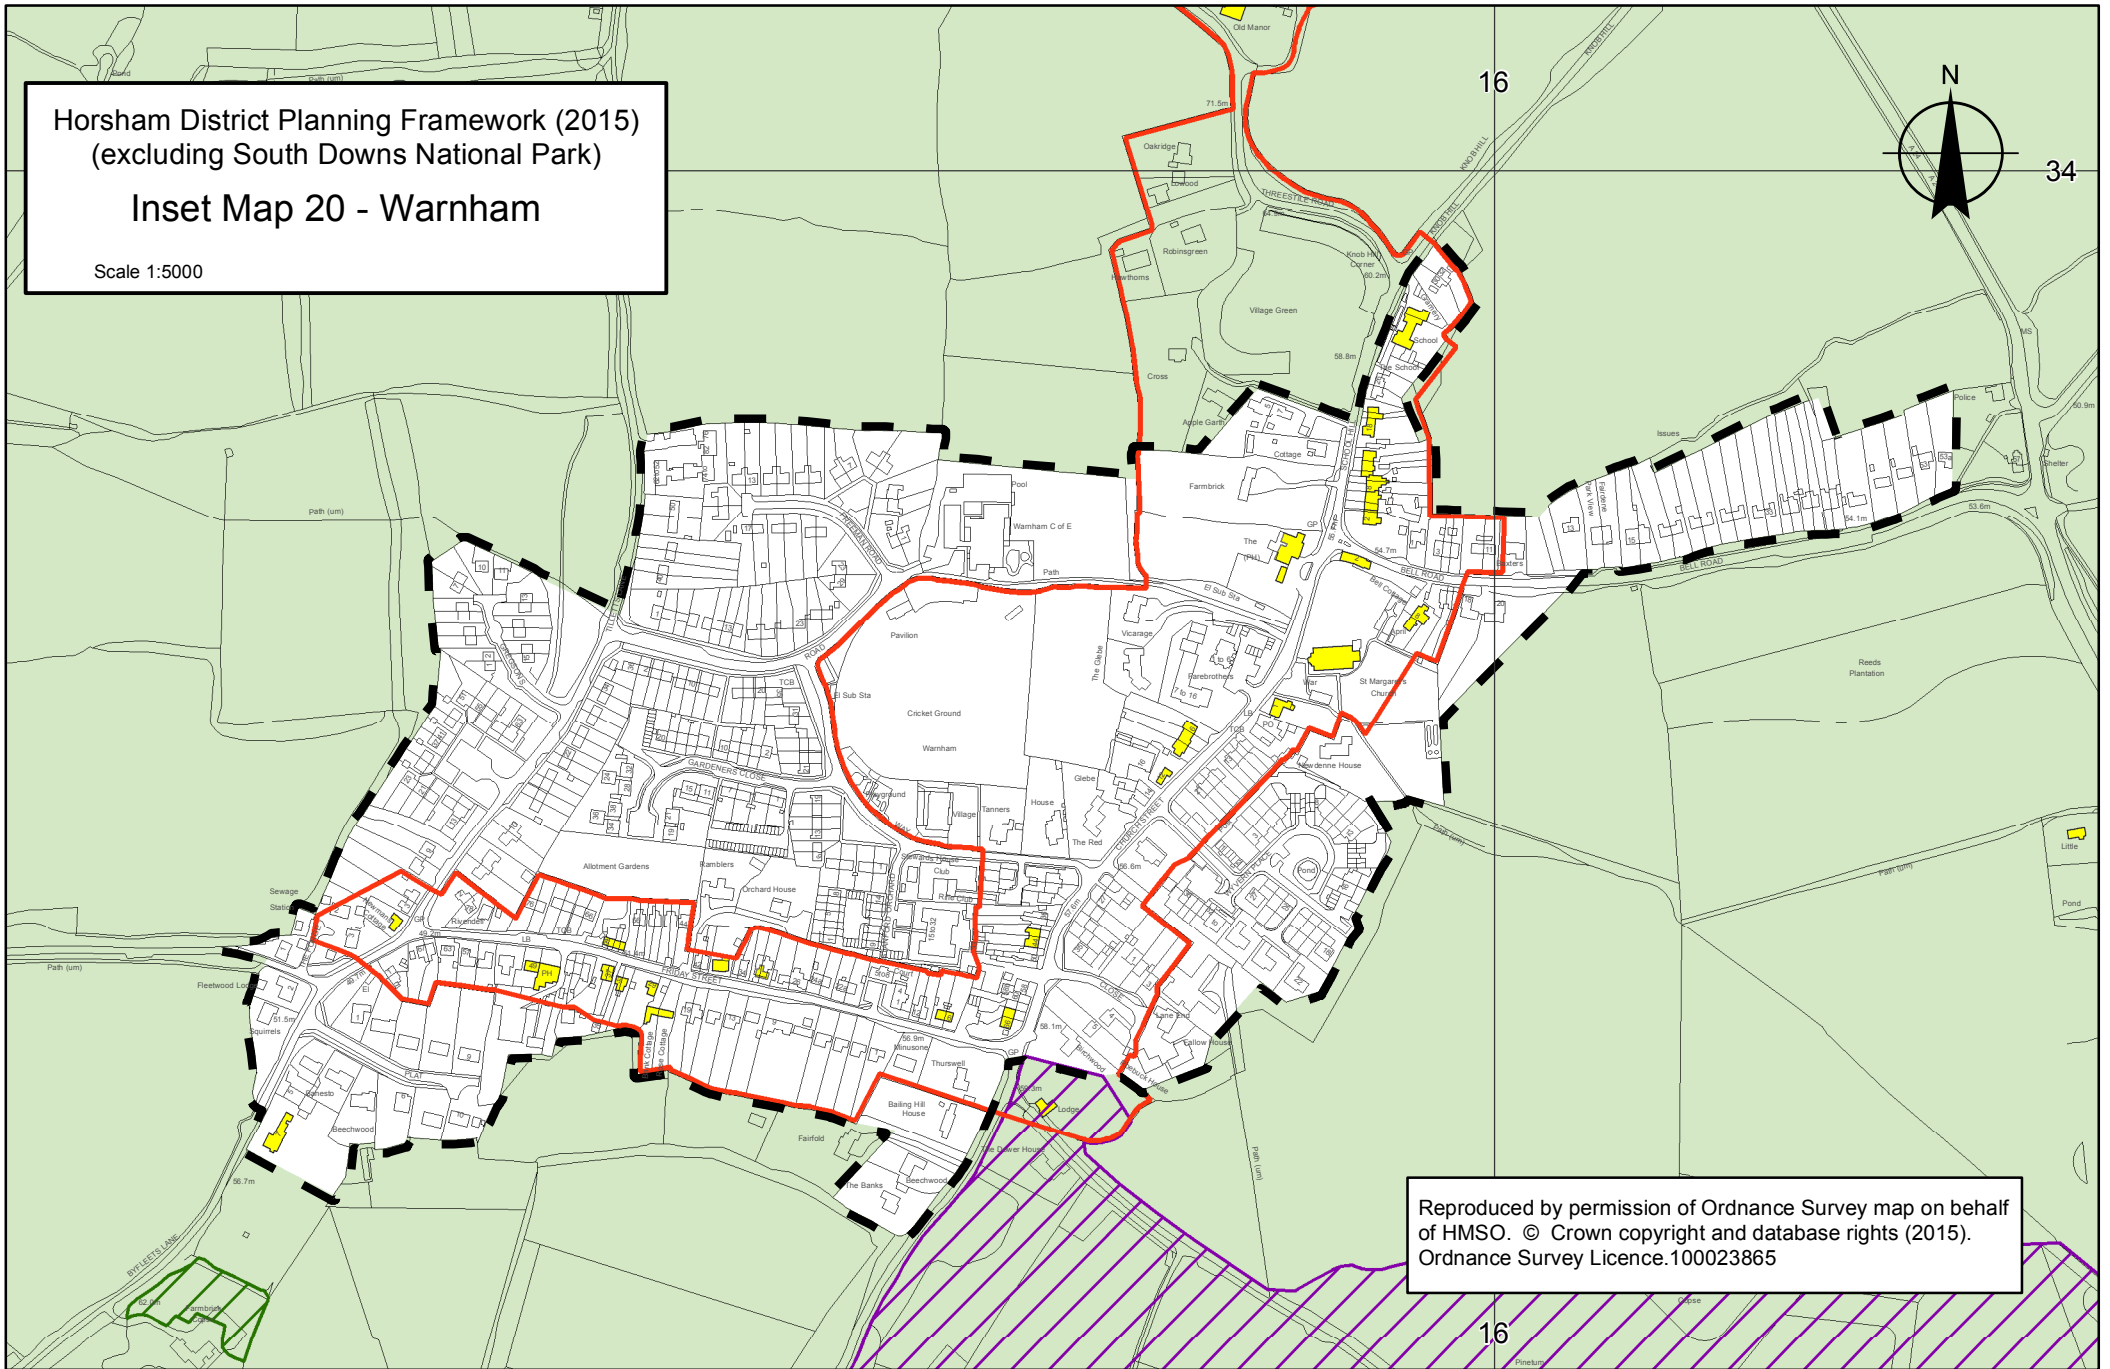

Horsham District Planning Framework (2015)  
(excluding South Downs National Park)

Inset Map 20 - Warnham

Scale 1:5000

Reproduced by permission of Ordnance Survey map on behalf of HMSO. © Crown copyright and database rights (2015). Ordnance Survey Licence.100023865