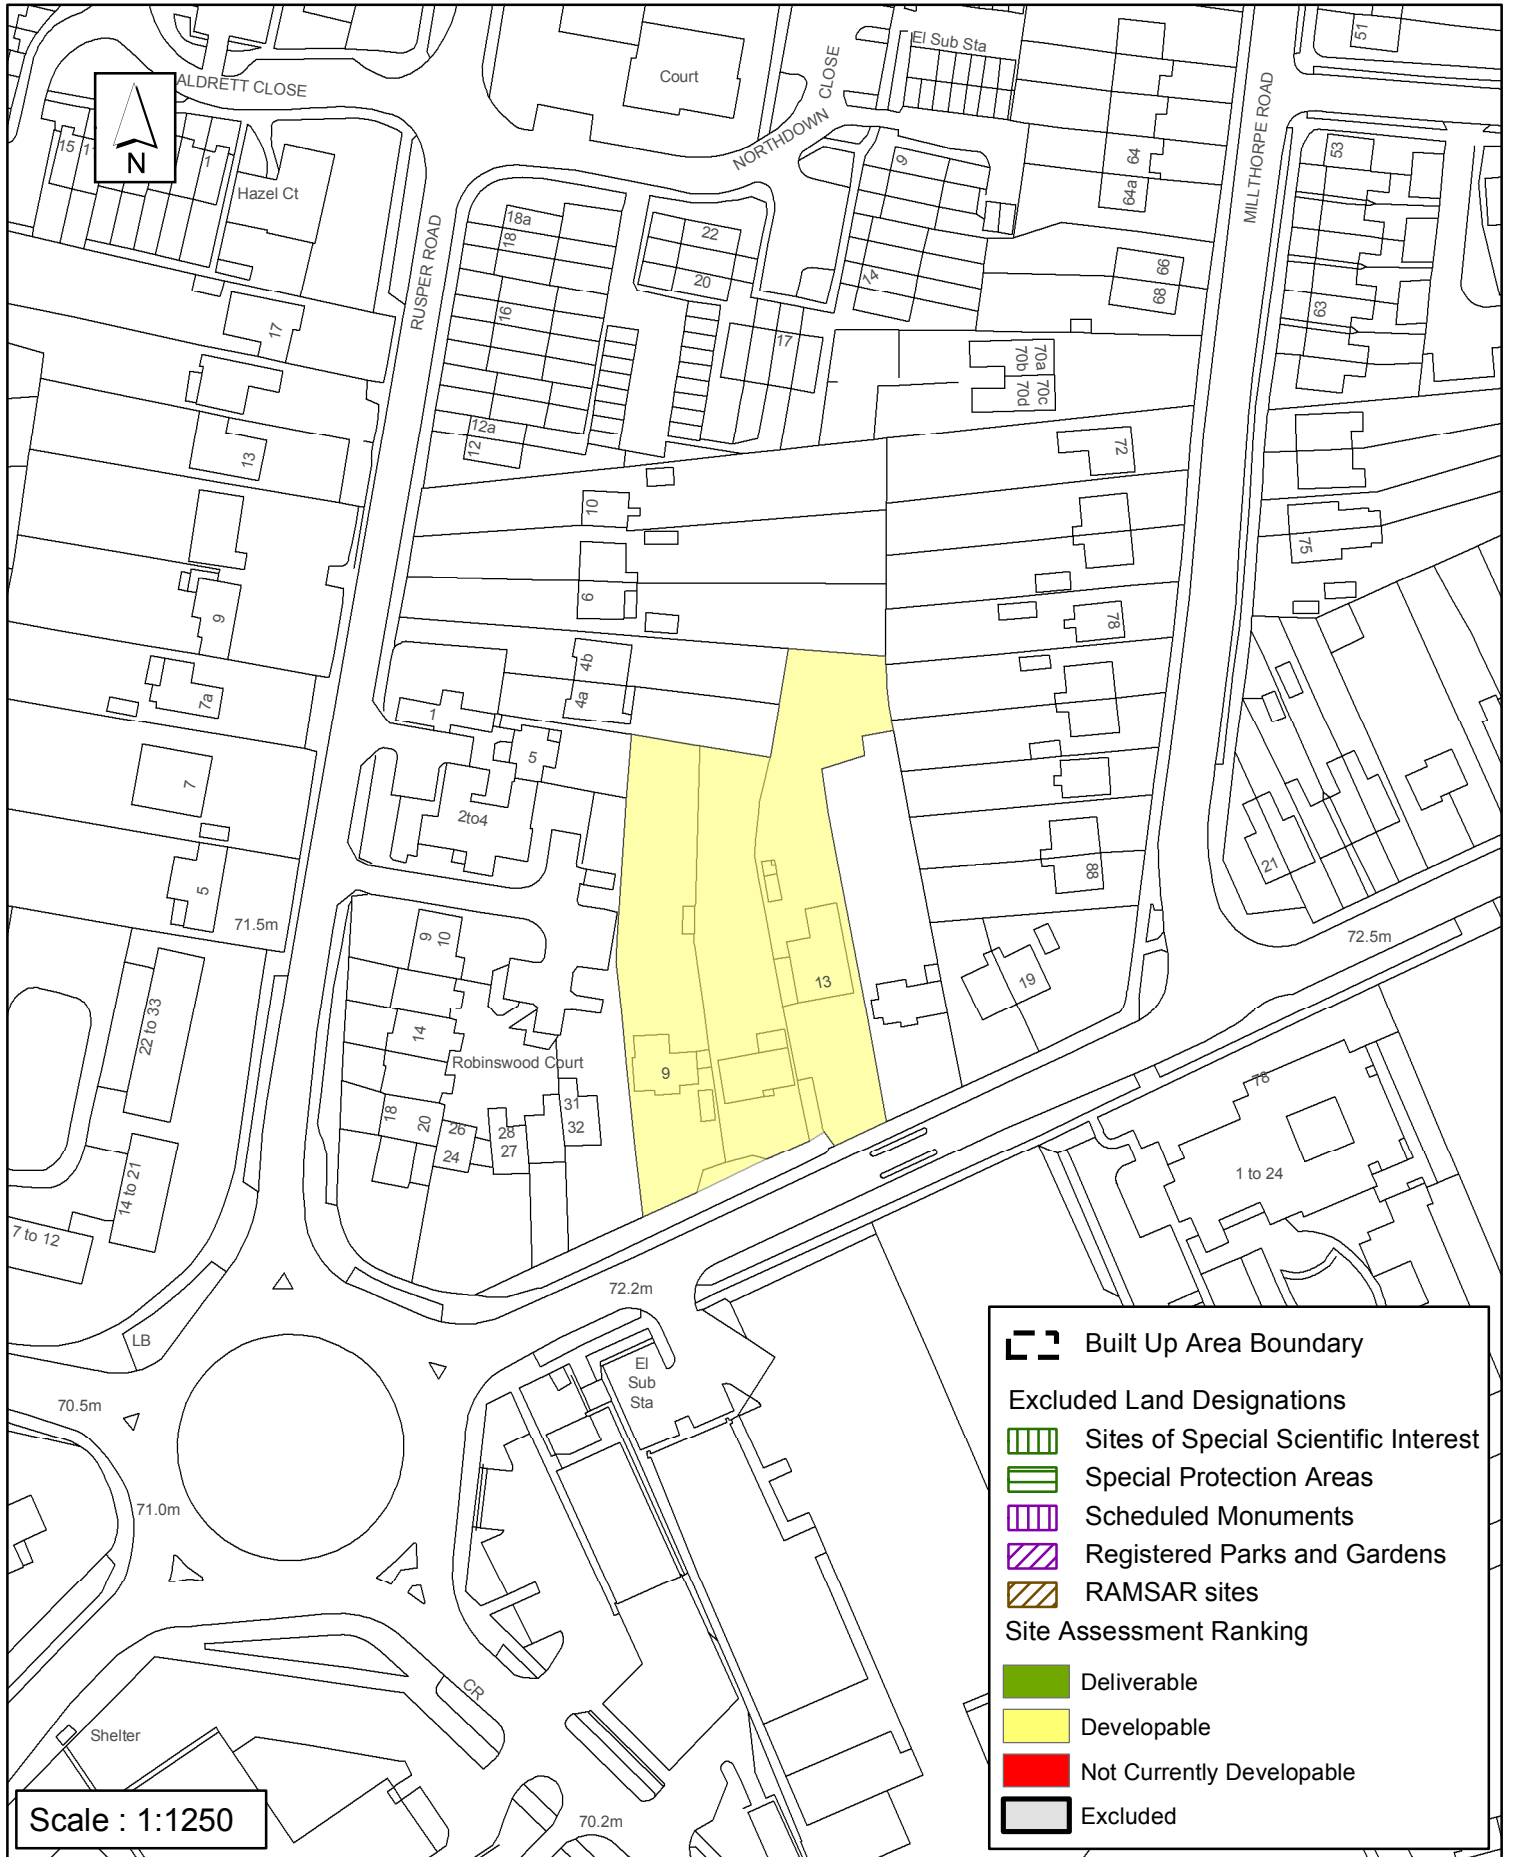

# SA - 139 : 9-13 Crawley Road, North Horsham

Reproduced by permission of Ordnance Survey map on behalf of HMSO. © Crown copyright and database rights (2018). Ordnance Survey Licence.100023865

Date:

Revision:

## Horsham District Council

Parkside, Chart Way, Horsham  
West Sussex RH12 1RL.  
Barbara Childs : Director of Place