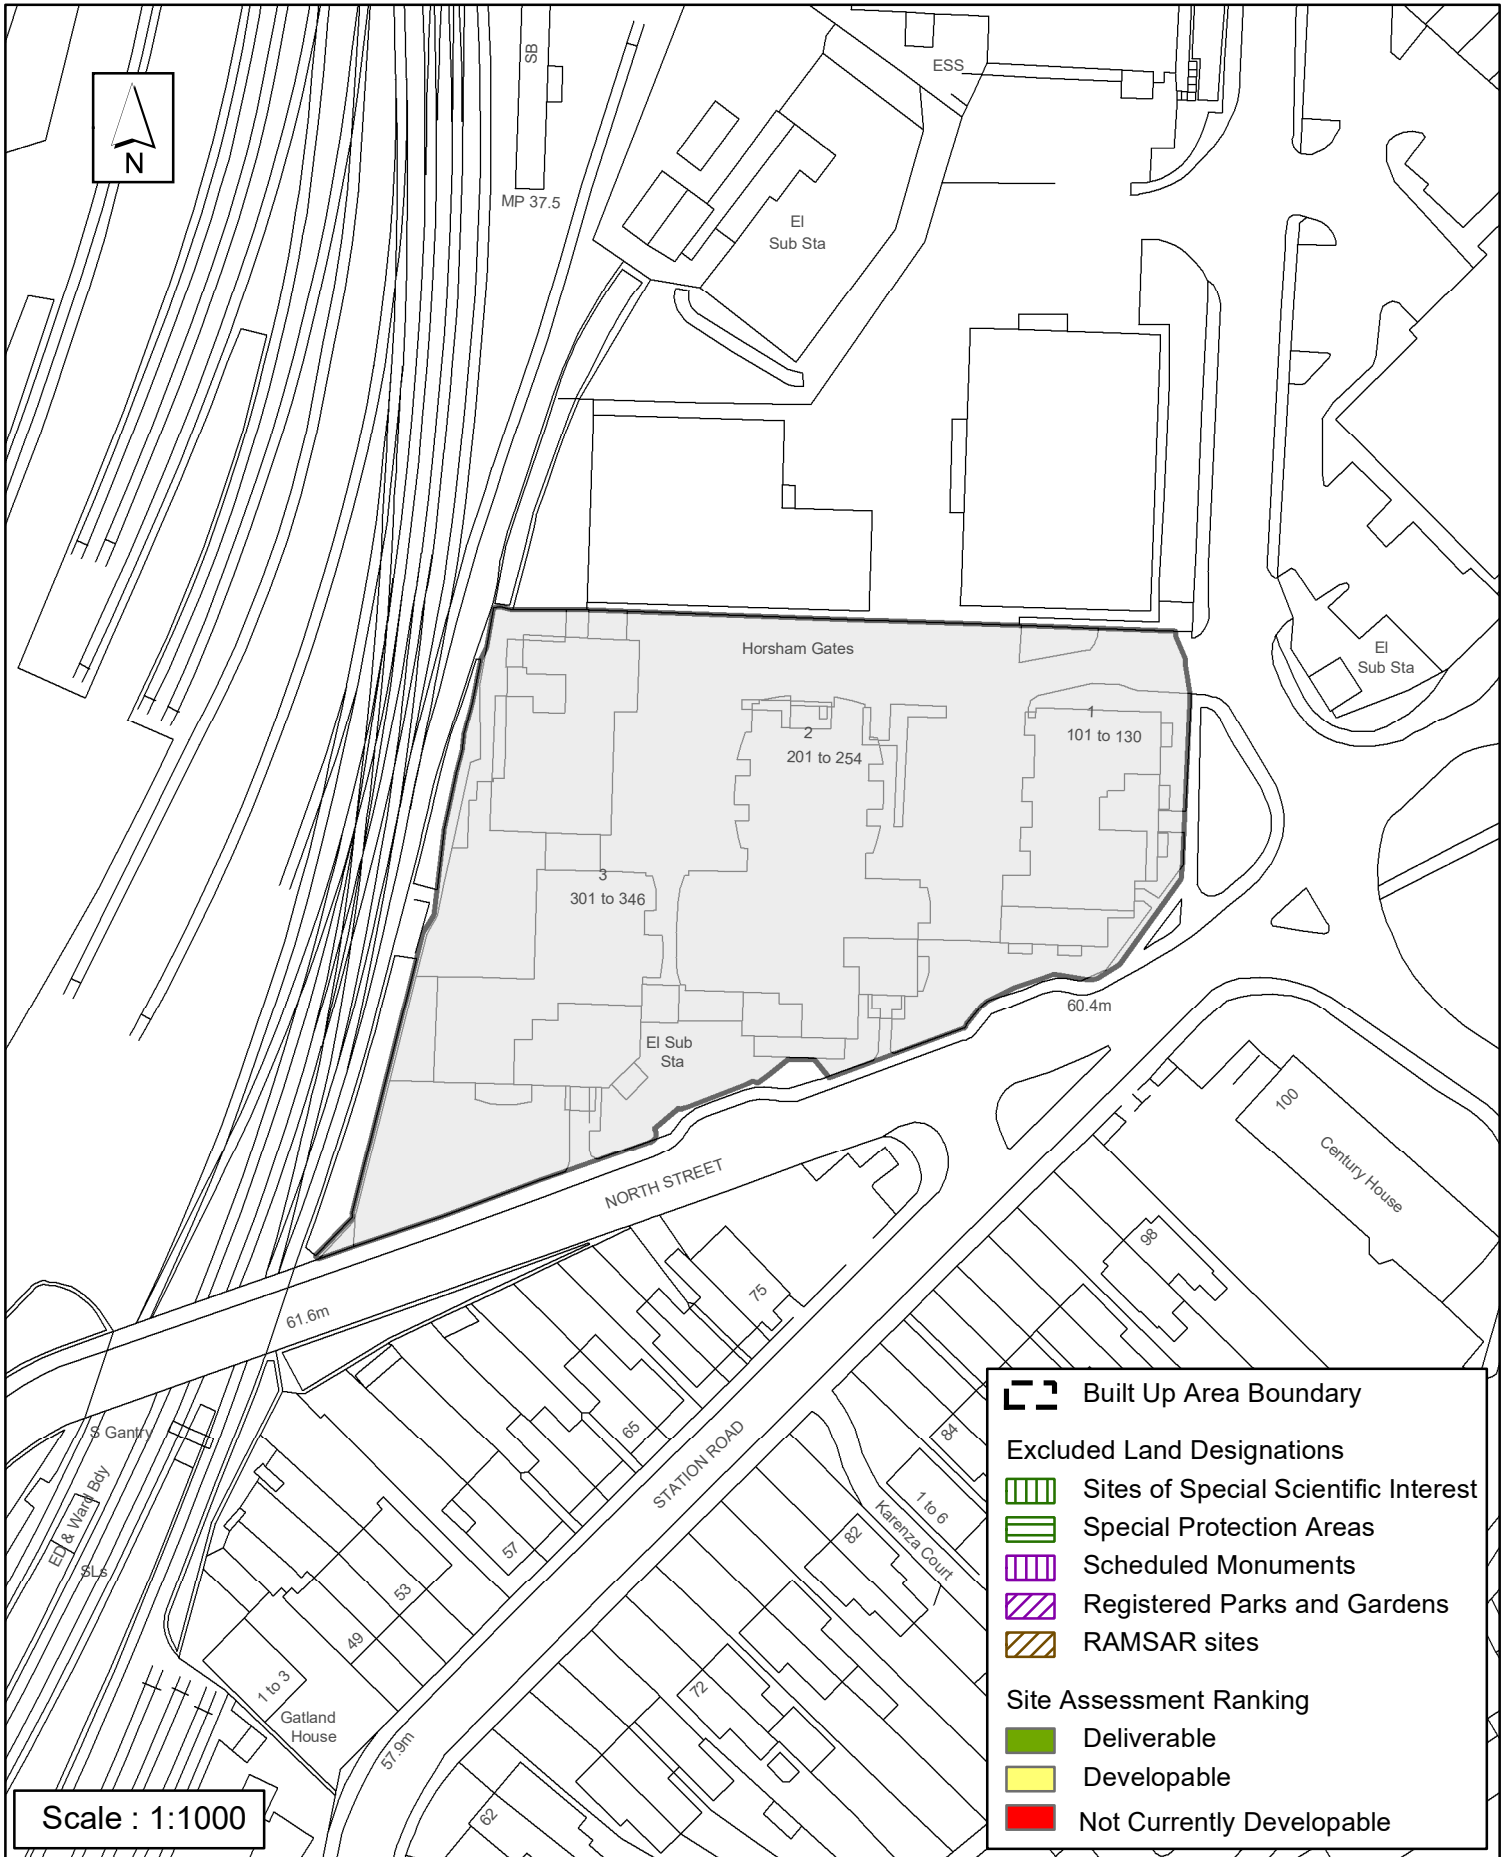

# SA448: Horsham Gates

Scale : 1:1000

	Built Up Area Boundary
<b>Excluded Land Designations</b>	
	Sites of Special Scientific Interest
	Special Protection Areas
	Scheduled Monuments
	Registered Parks and Gardens
	RAMSAR sites
<b>Site Assessment Ranking</b>	
	Deliverable
	Developable
	Not Currently Developable

Reproduced by permission of Ordnance Survey map on behalf of HMSO. © Crown copyright and database rights (2018). Ordnance Survey Licence.100023865

Date: Revision: