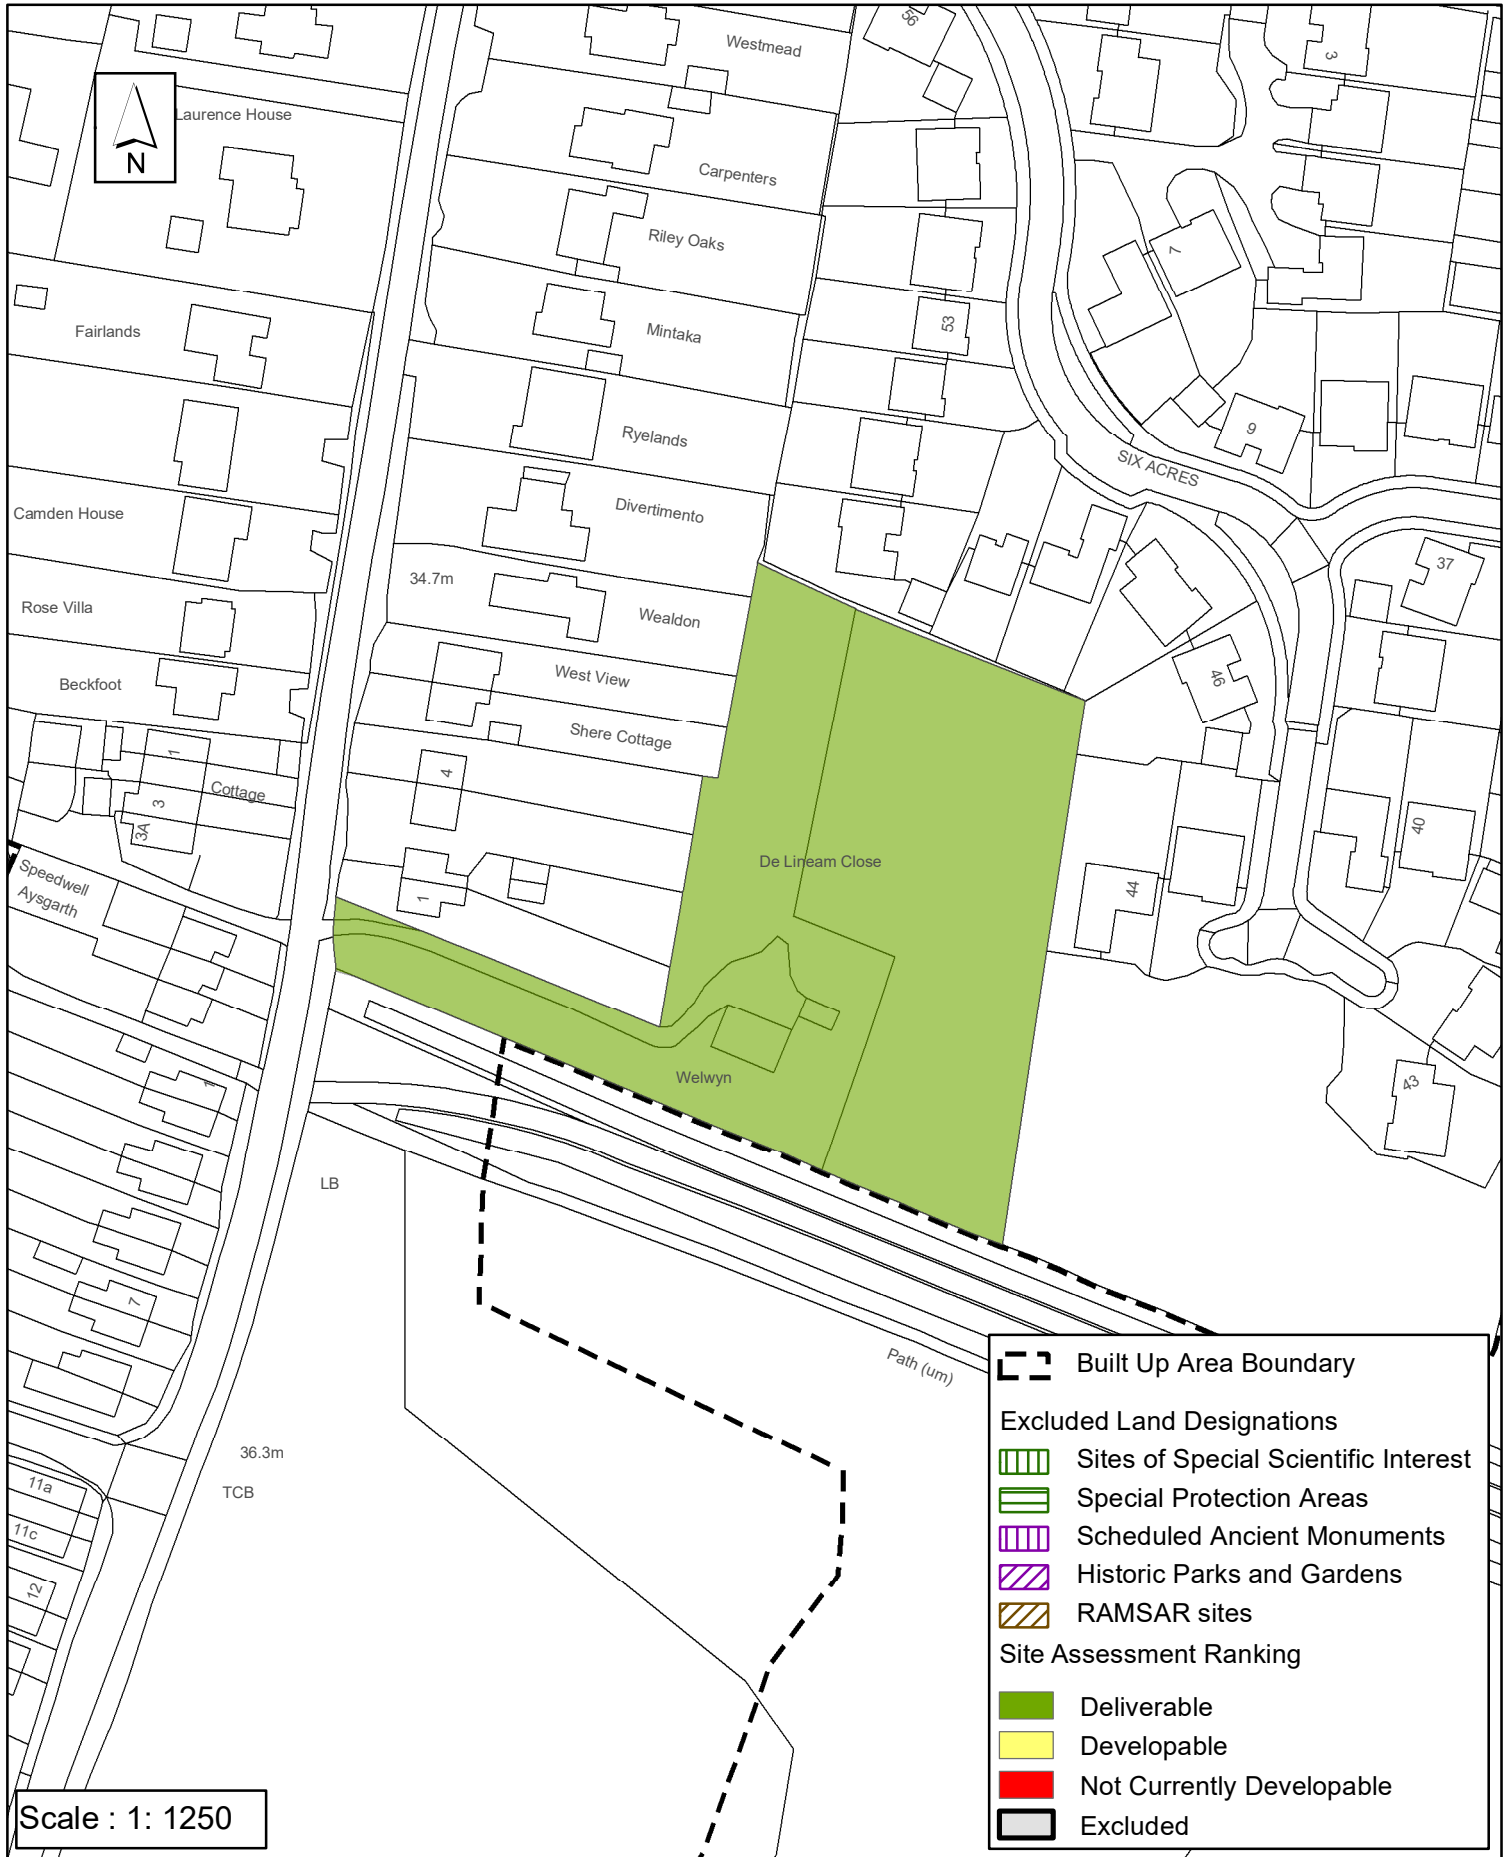

# SA - 696: Welwyn, Slinfold

Reproduced by permission of Ordnance Survey map on behalf of HMSO. © Crown copyright and database rights (2019). Ordnance Survey Licence.100023865

Date: 23/04/2019

Revision:

## Horsham District Council

Parkside, Chart Way, Horsham  
West Sussex RH12 1RL.  
Barbara Childs : Director of Place