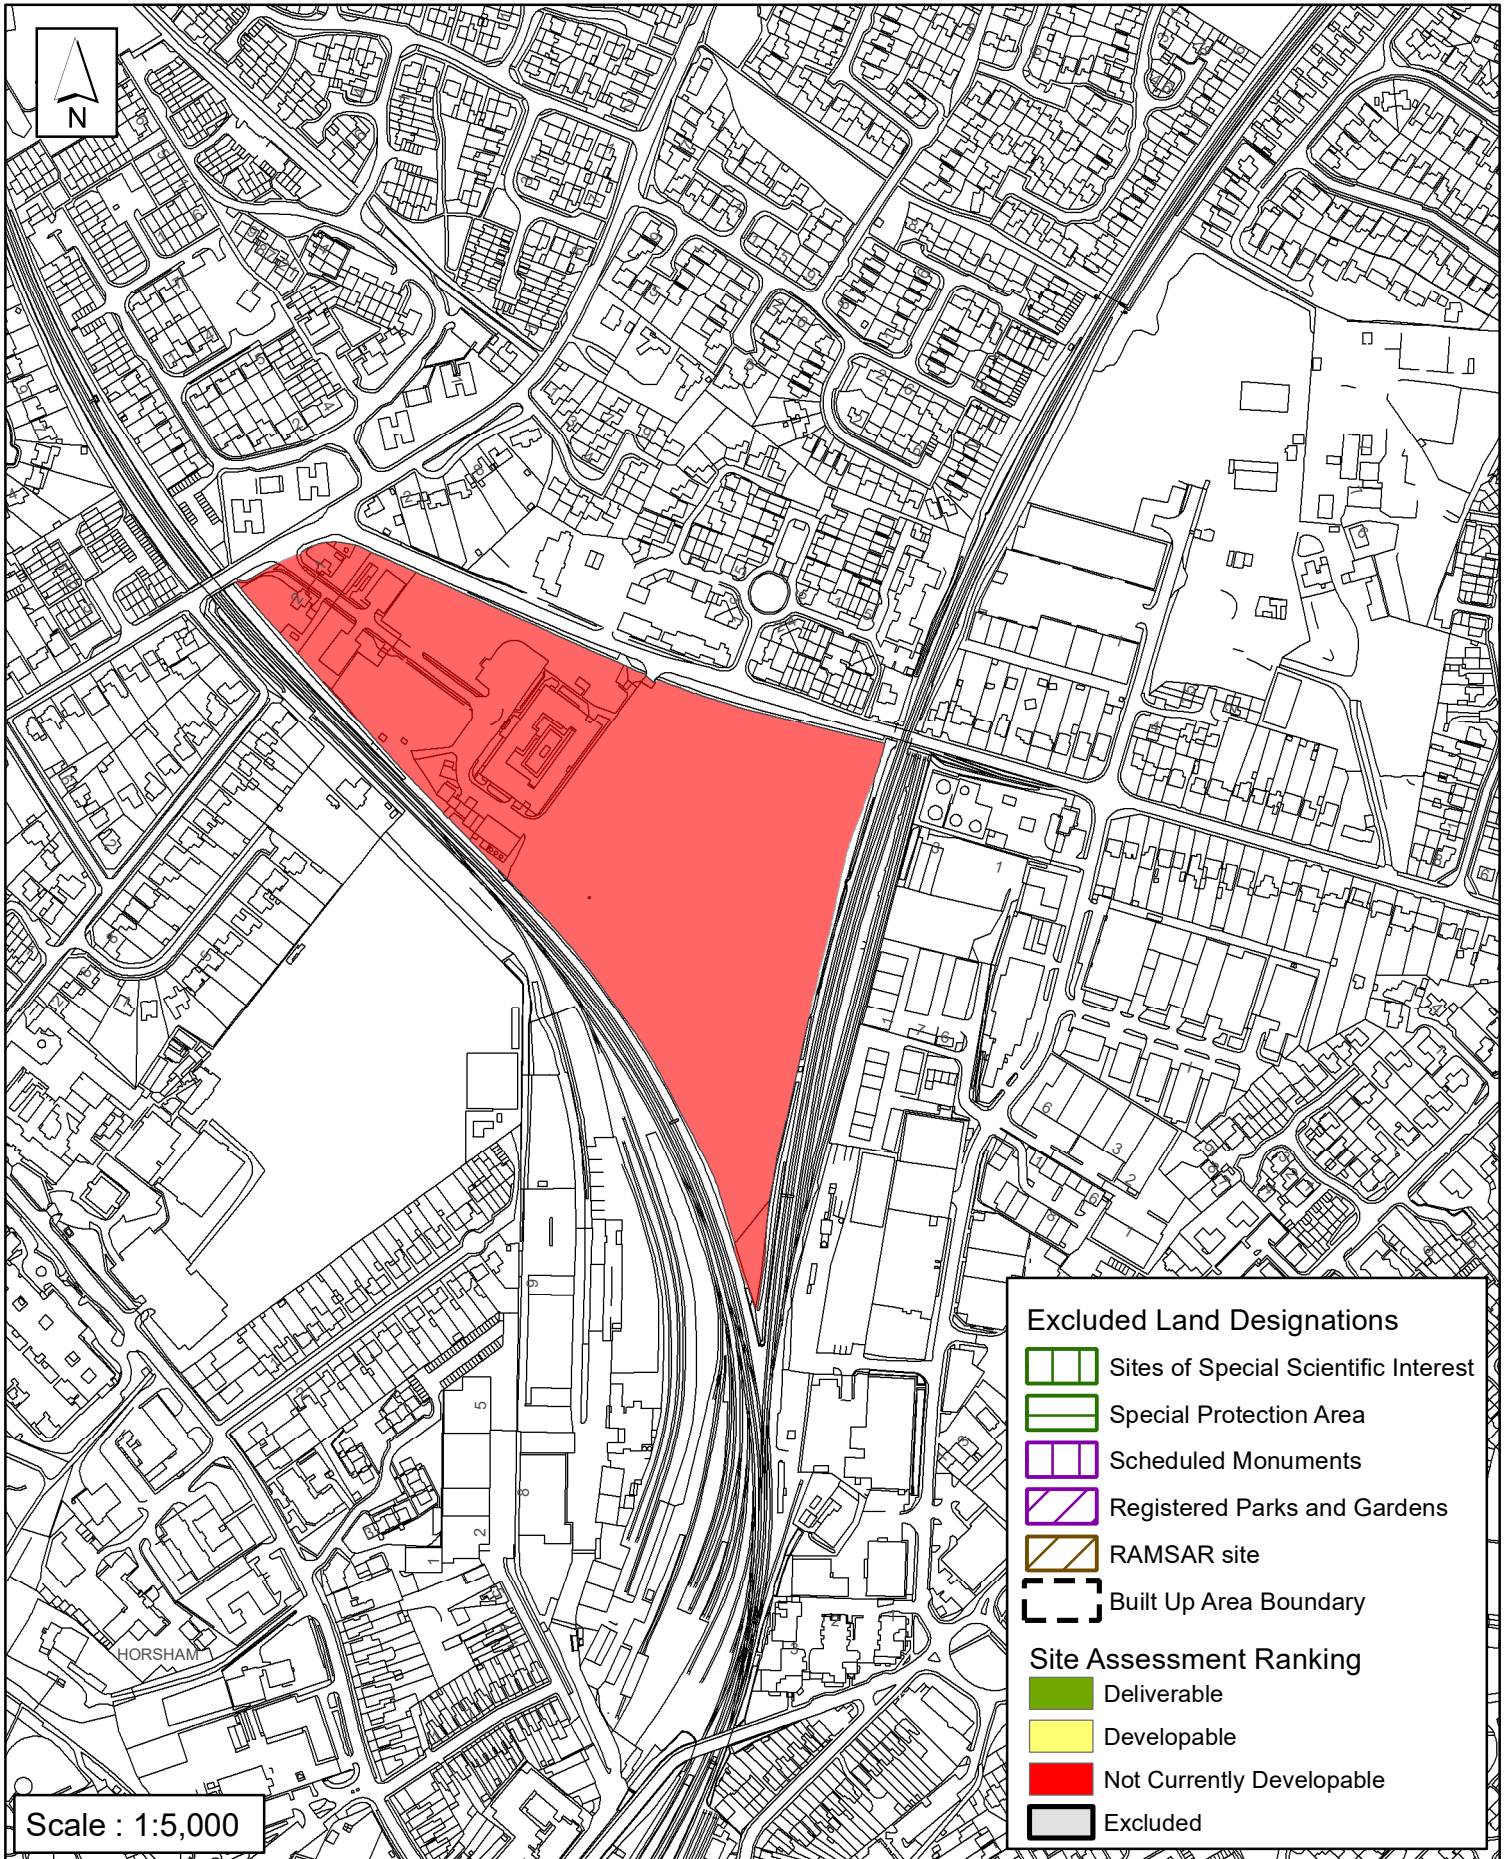

# SA -390: Novartis Pharmaceuticals Site (South)

Reproduced by permission of Ordnance Survey map on behalf of HMSO. © Crown copyright and database rights (2018). Ordnance Survey Licence.100023865

Date: 31/07/2014