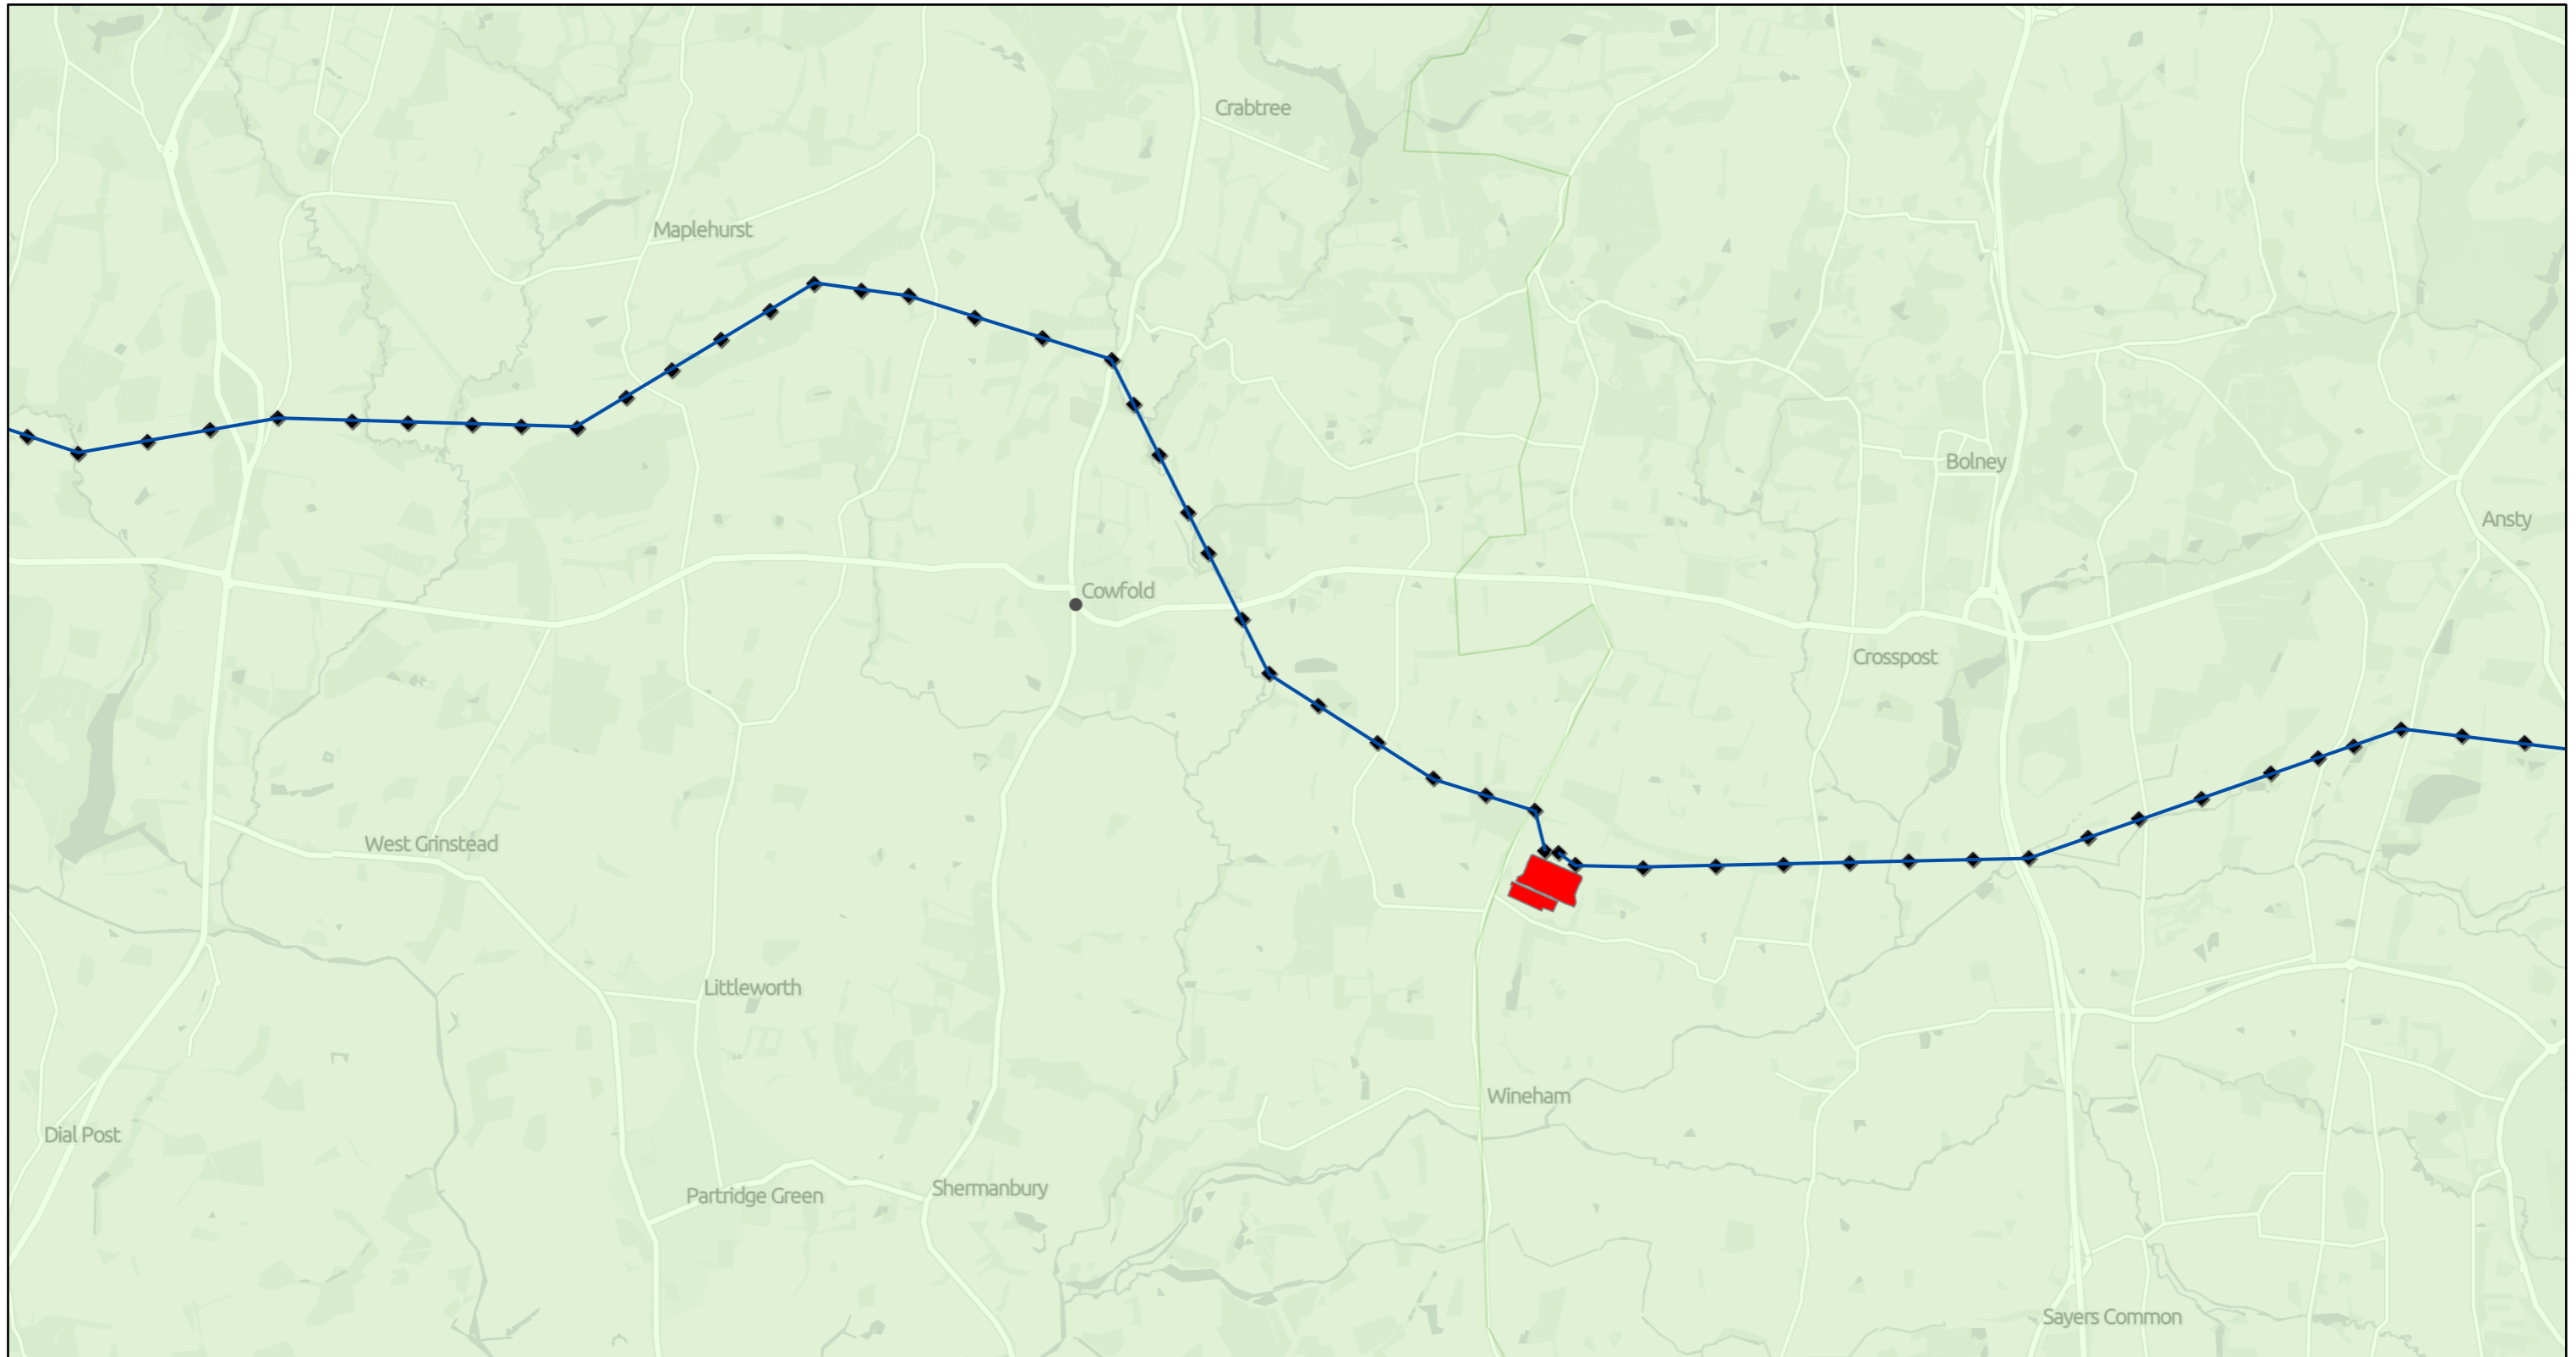

Cowfold Neighbourhood Plan

20/05/2020, 10:11:42

Electric_Assets_4020

400

◆ Electric_Assets_1587

Electric_Assets_3956

Development_Plan_Monitoring_v2_977_5701

Development_Plan_Monitoring_v2_977

1:36,034

Contains OS data © Crown Copyright and database right 2019
Contains data from OS Zoomstack