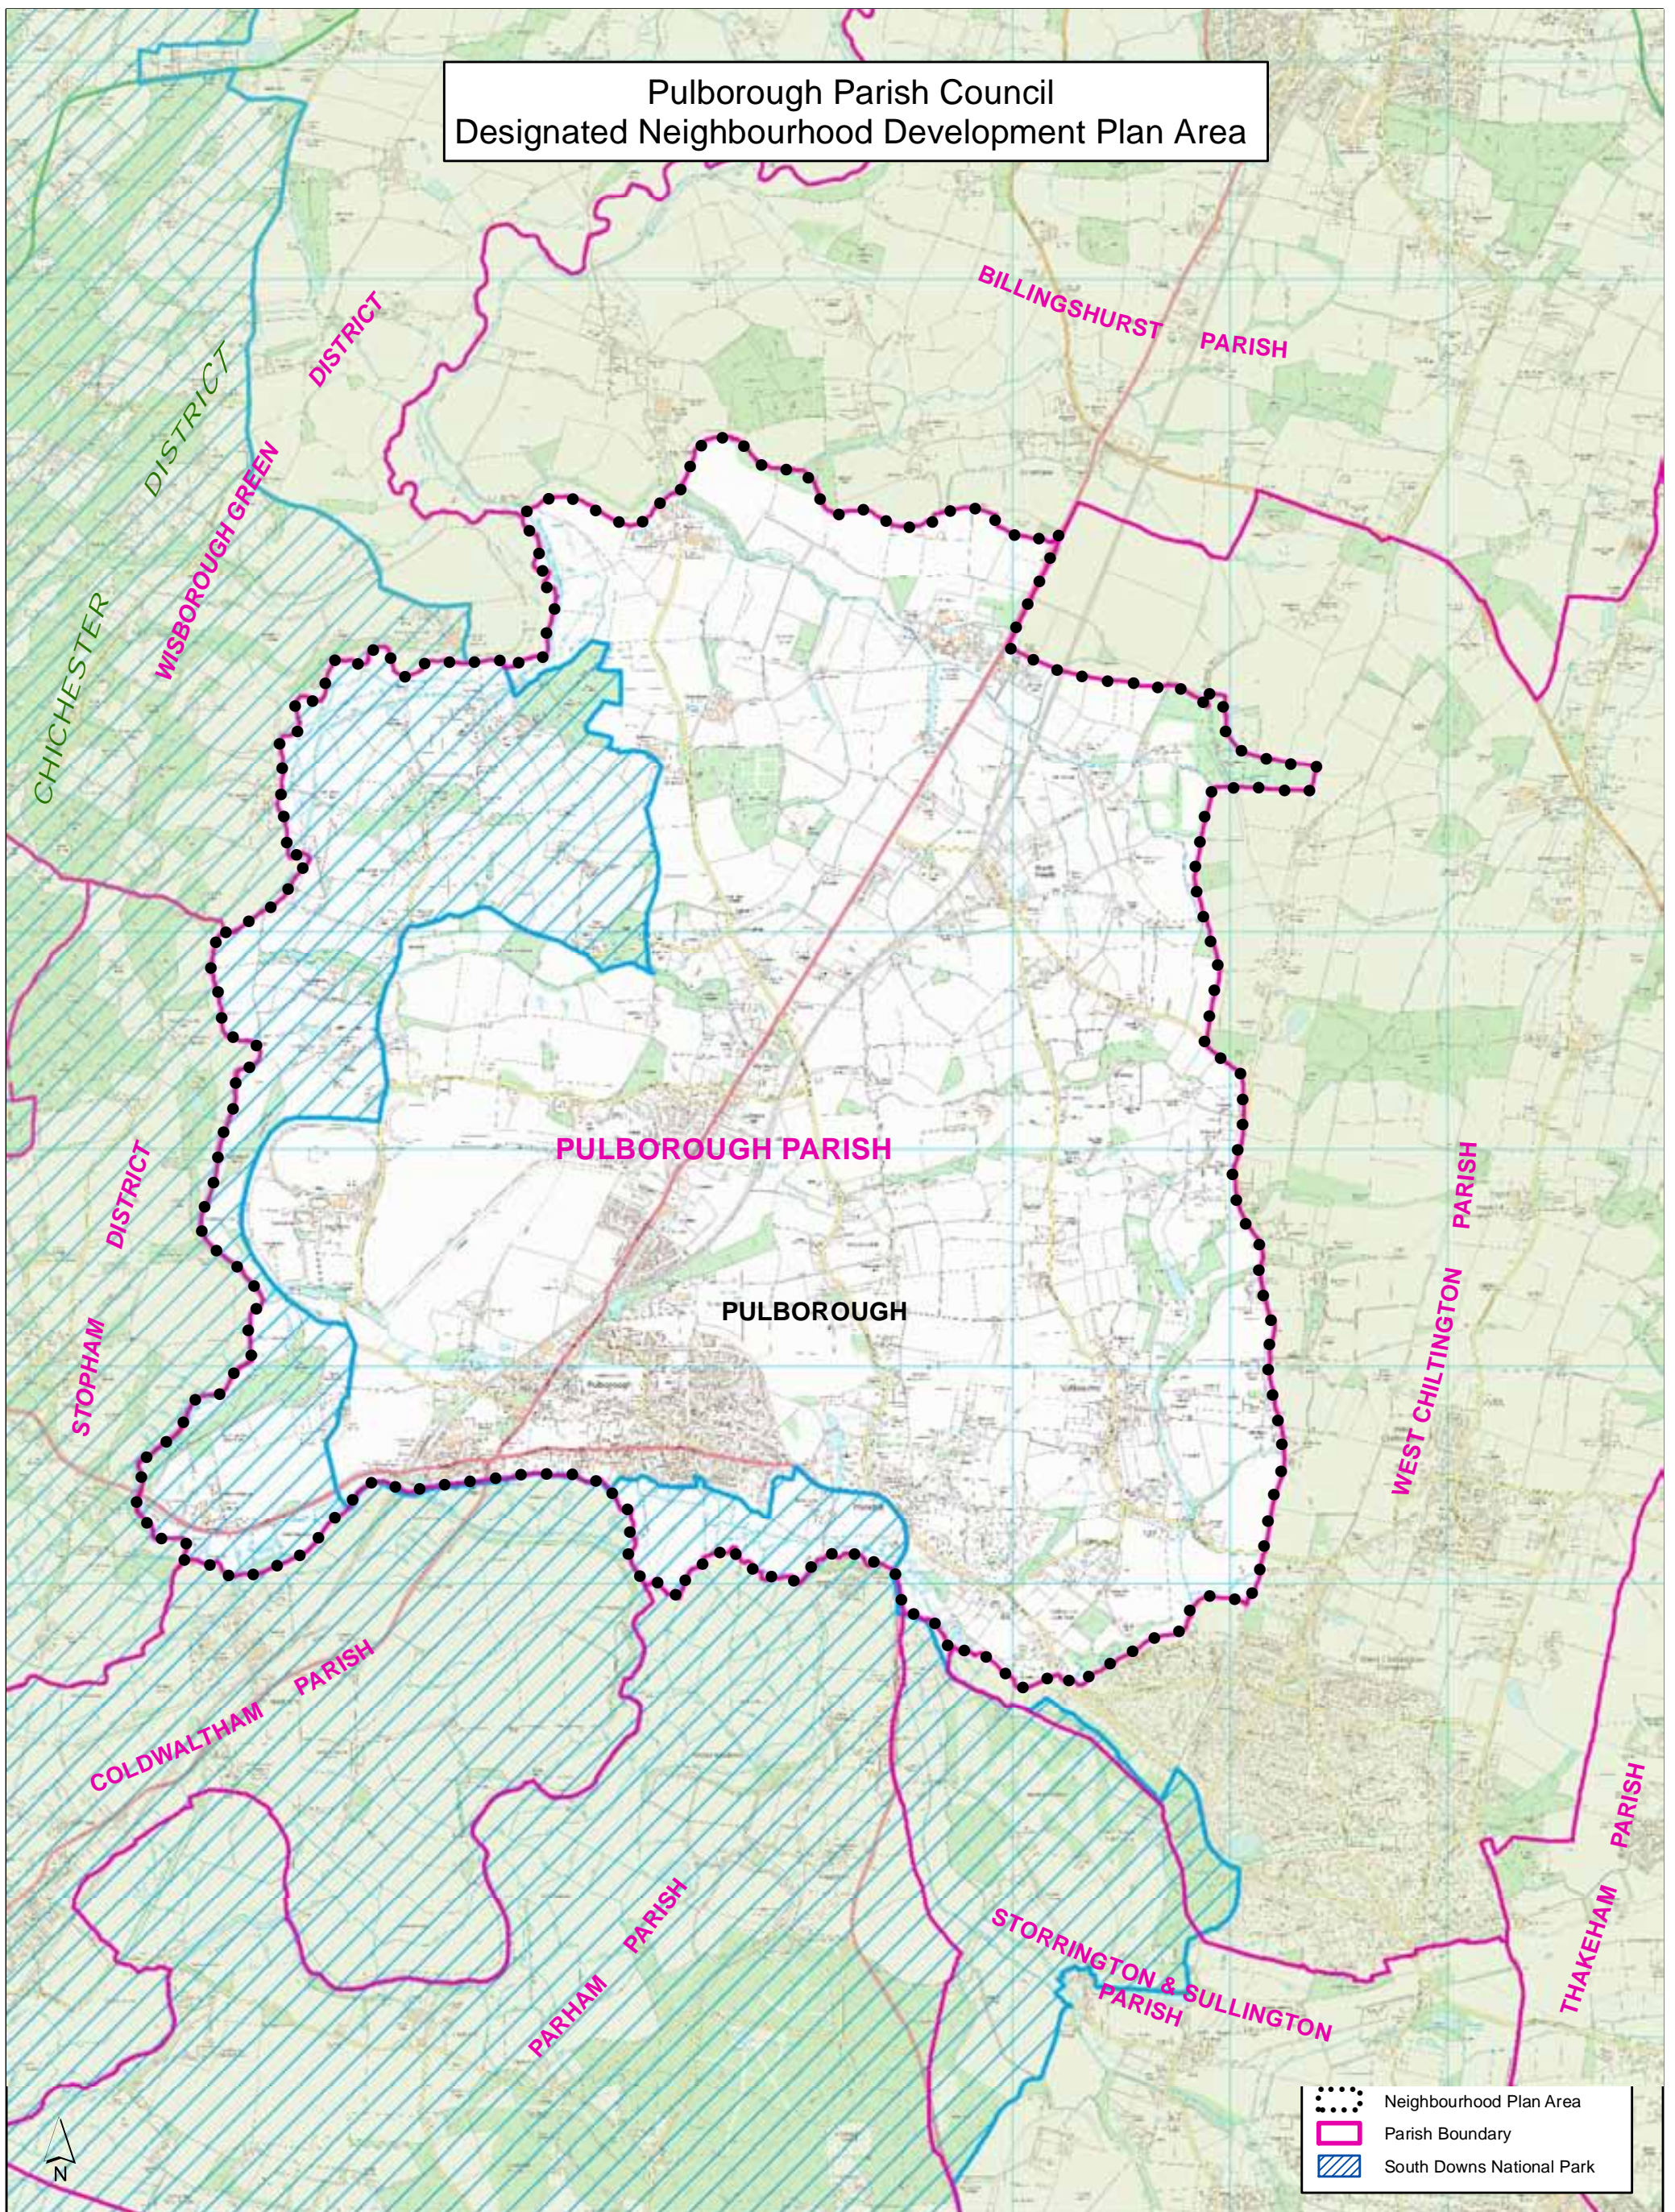

Pulborough Parish Council
Designated Neighbourhood Development Plan Area

- Neighbourhood Plan Area
- Parish Boundary
- South Downs National Park

Horsham District Council
Park North, North Street, Horsham,
West Sussex. RH12 1RL
Rod Brown : Head of Planning & Environmental Services

Reproduced by permission of Ordnance Survey map on behalf of HMSO. © Crown copyright and database rights (2014).
Ordnance Survey Licence.100023865

Confirmed by Horsham District Council and to the South Downs National Park Authority under The Neighbourhood Planning (General) Regulations 2012 Regulation 5.

Reference No : PULNP2	Date : 23/01/14	Scale : 1:28,000
Drawing No :	Drawn :	Checked :
		Revisions :