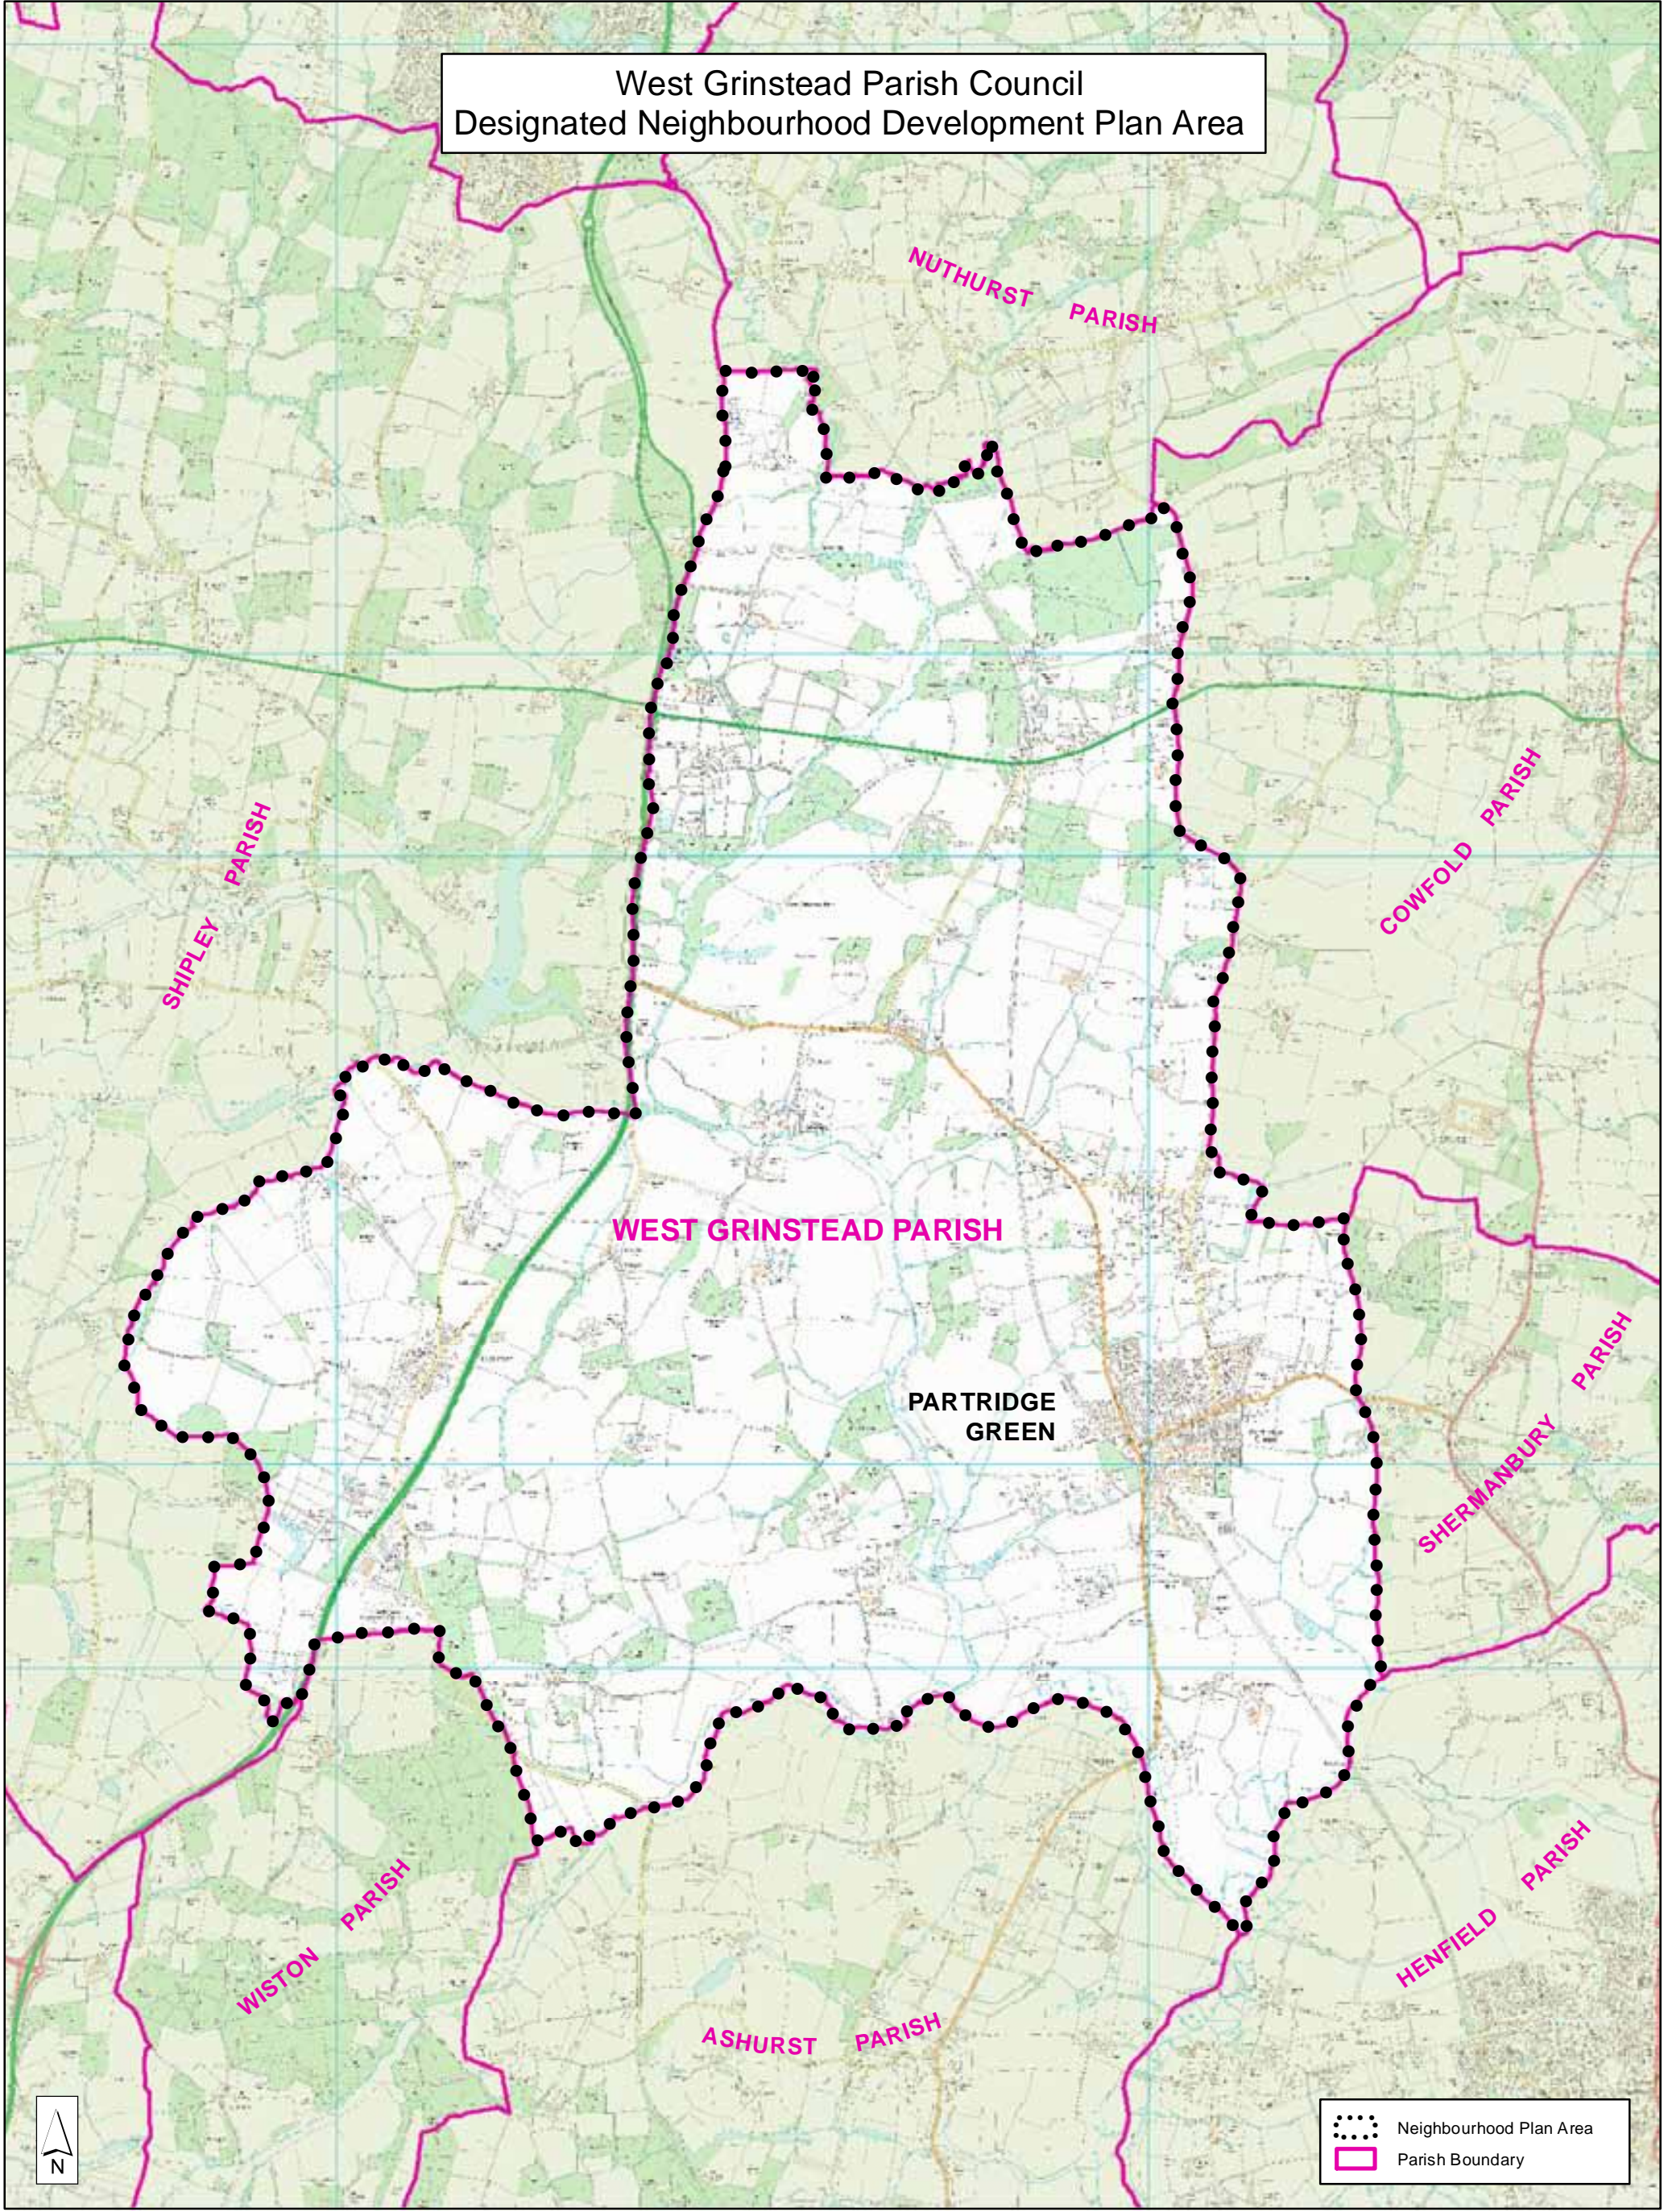

West Grinstead Parish Council  
Designated Neighbourhood Development Plan Area

**Horsham District Council**  
Park North, North Street, Horsham,  
West Sussex. RH12 1RL  
Rod Brown : Head of Planning & Environmental Services

Reproduced by permission of Ordnance Survey map on behalf of HMSO. © Crown copyright and database rights (2013).  
Ordnance Survey Licence.100023865

Confirmed by Horsham District Council under  
The Neighbourhood Planning (General) Regulations 2012 Regulation 5.

Reference No : WGNP2	Date : 12/12/13	Scale : 1:30,000
Drawing No :	Drawn :	Checked :
		Revisions :