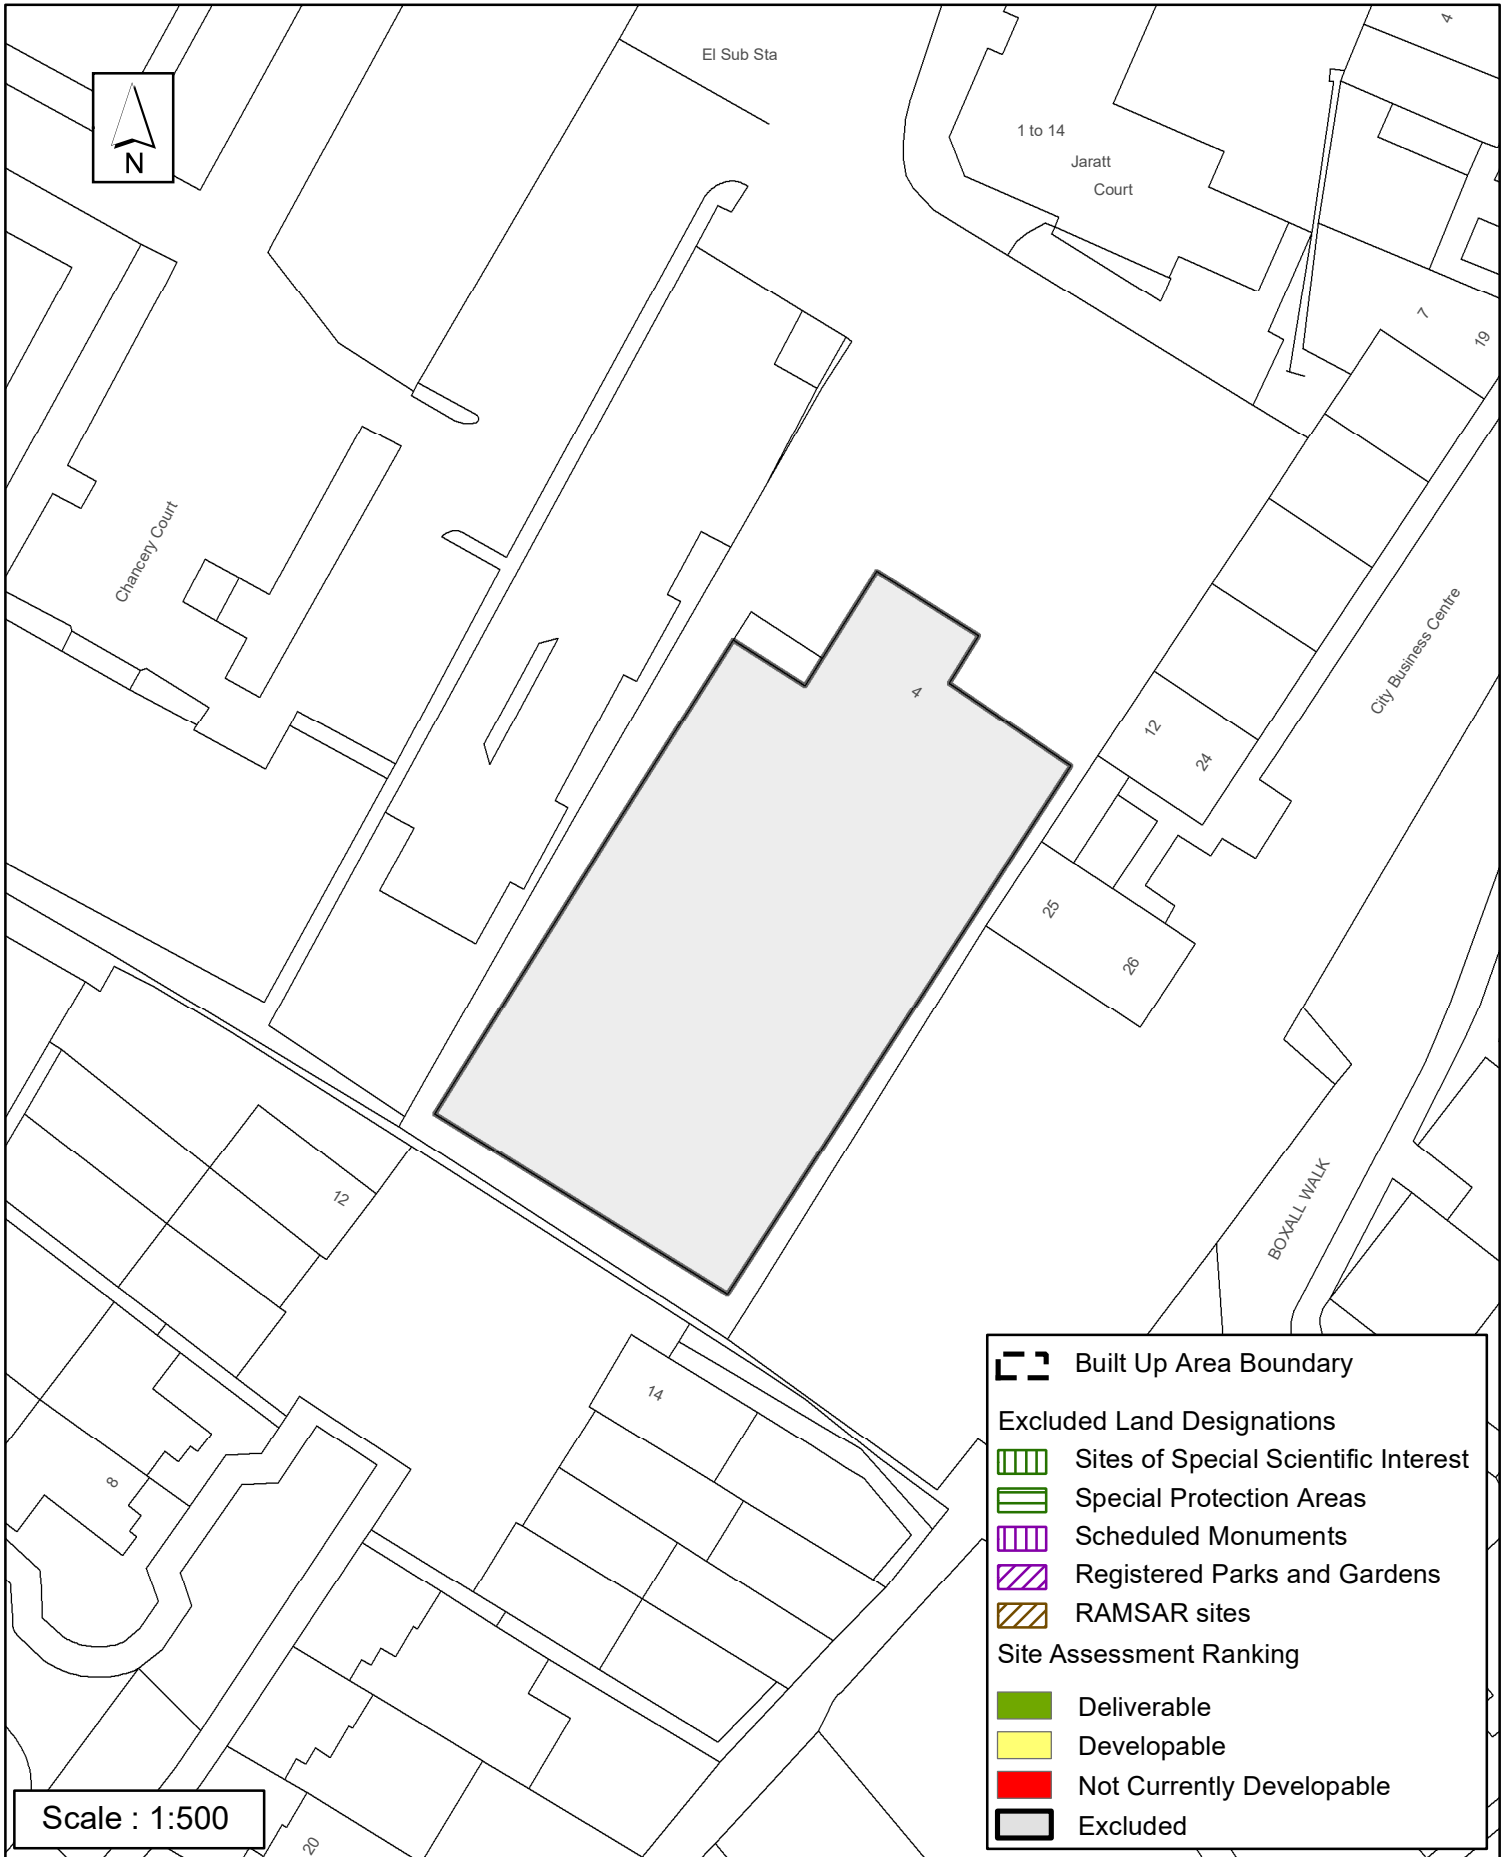

SA-535 : 4 Brighton Road, Forest Horsham

Reproduced by permission of Ordnance Survey map on behalf of HMSO. © Crown copyright and database rights (2018). Ordnance Survey Licence.100023865

Date:

Revision: