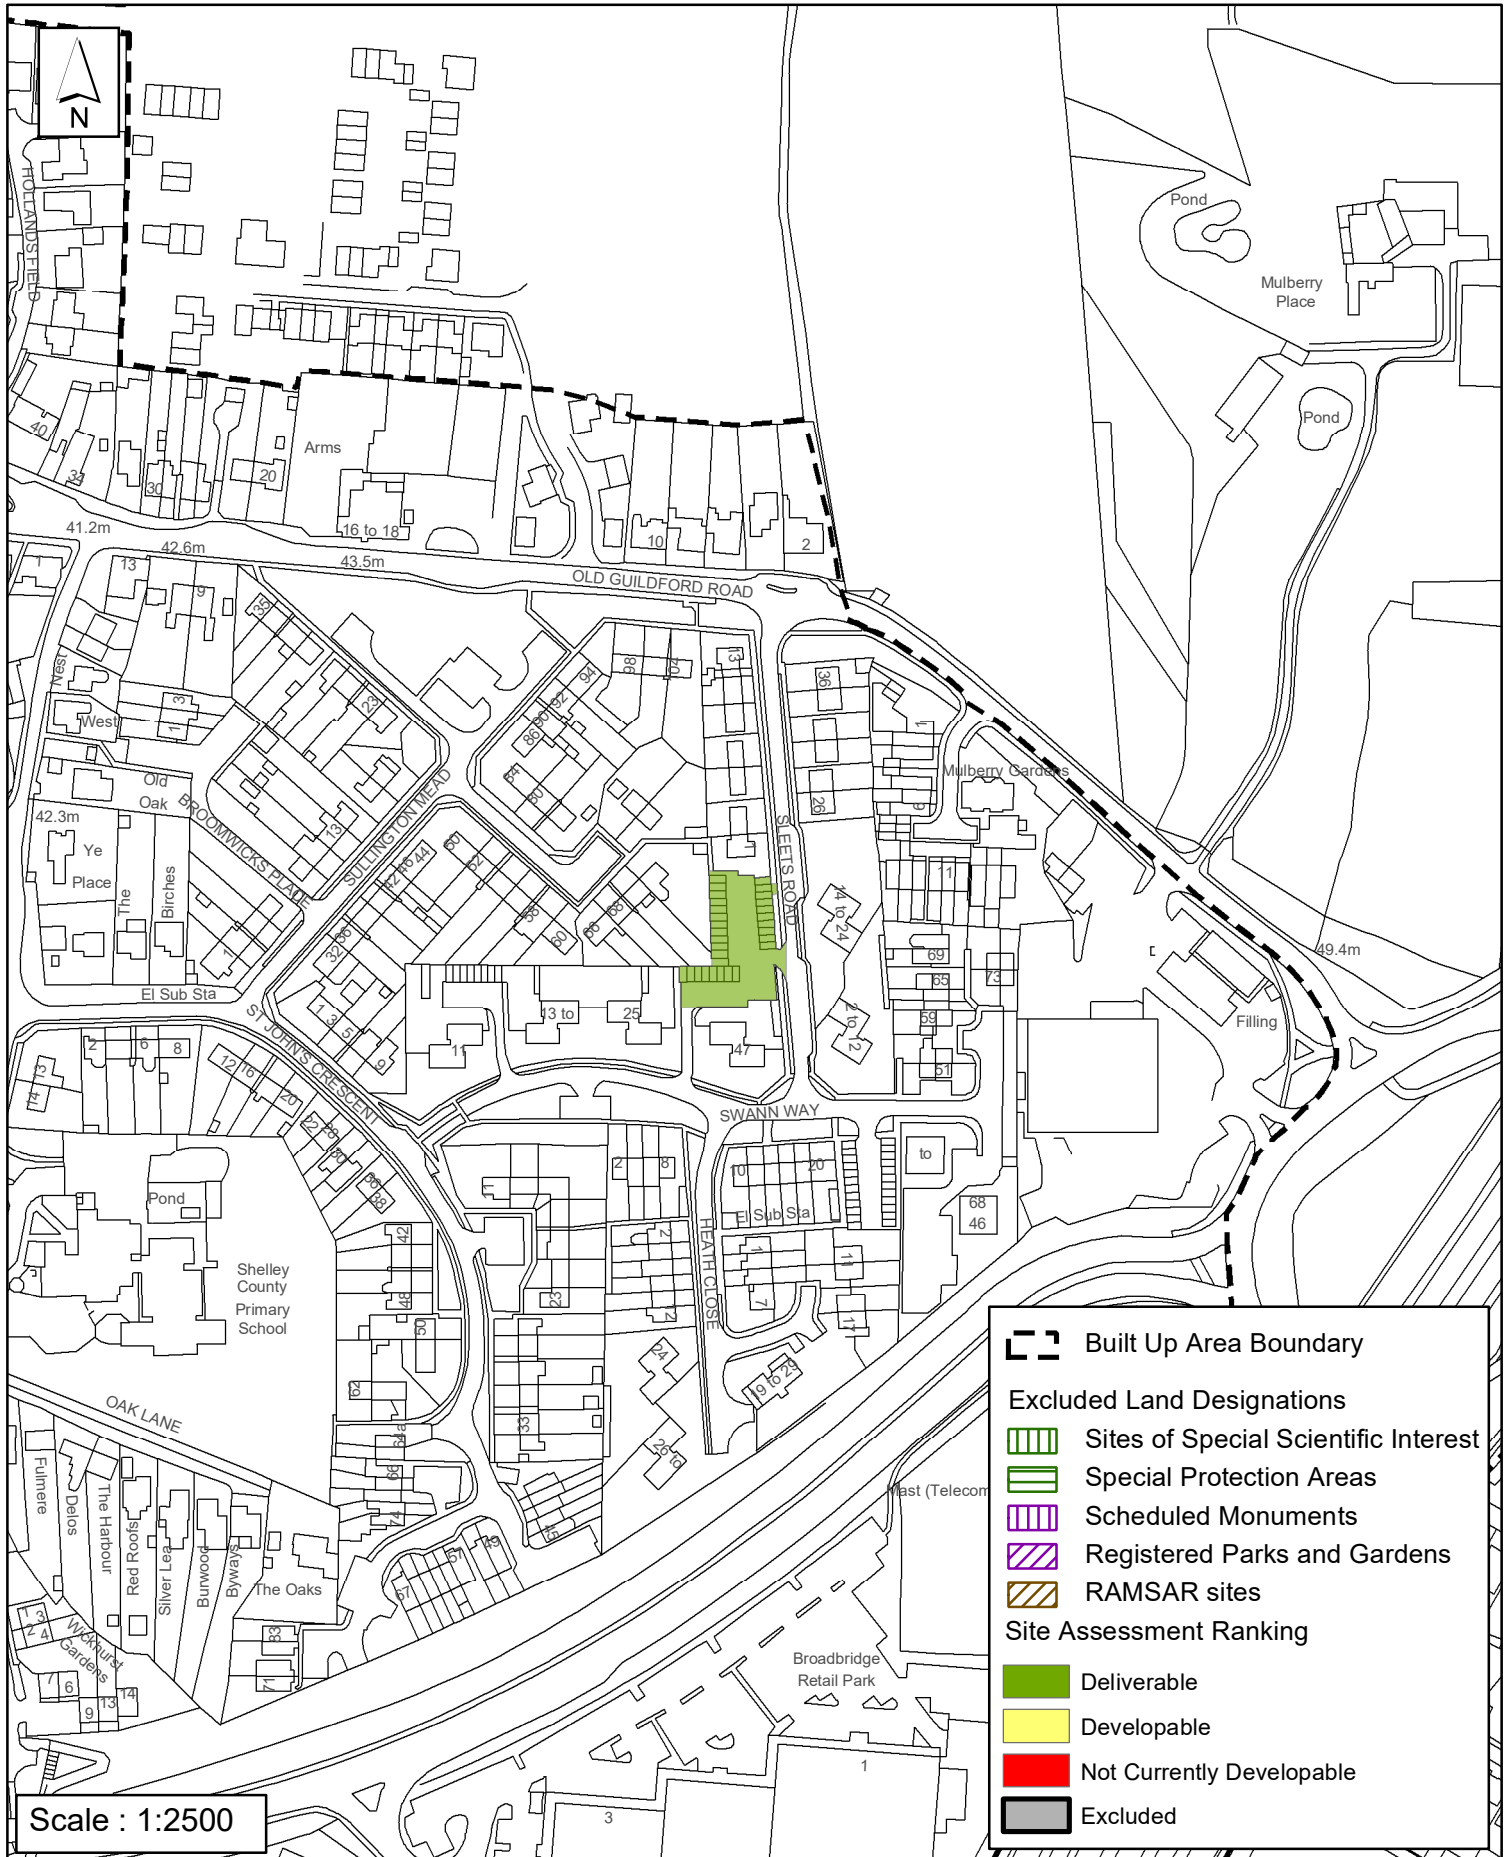

# SA - 659: Garage Block, Sleets Road, Broadbridge Heath

Reproduced by permission of Ordnance Survey map on behalf of HMSO. © Crown copyright and database rights (2018). Ordnance Survey Licence.100023865