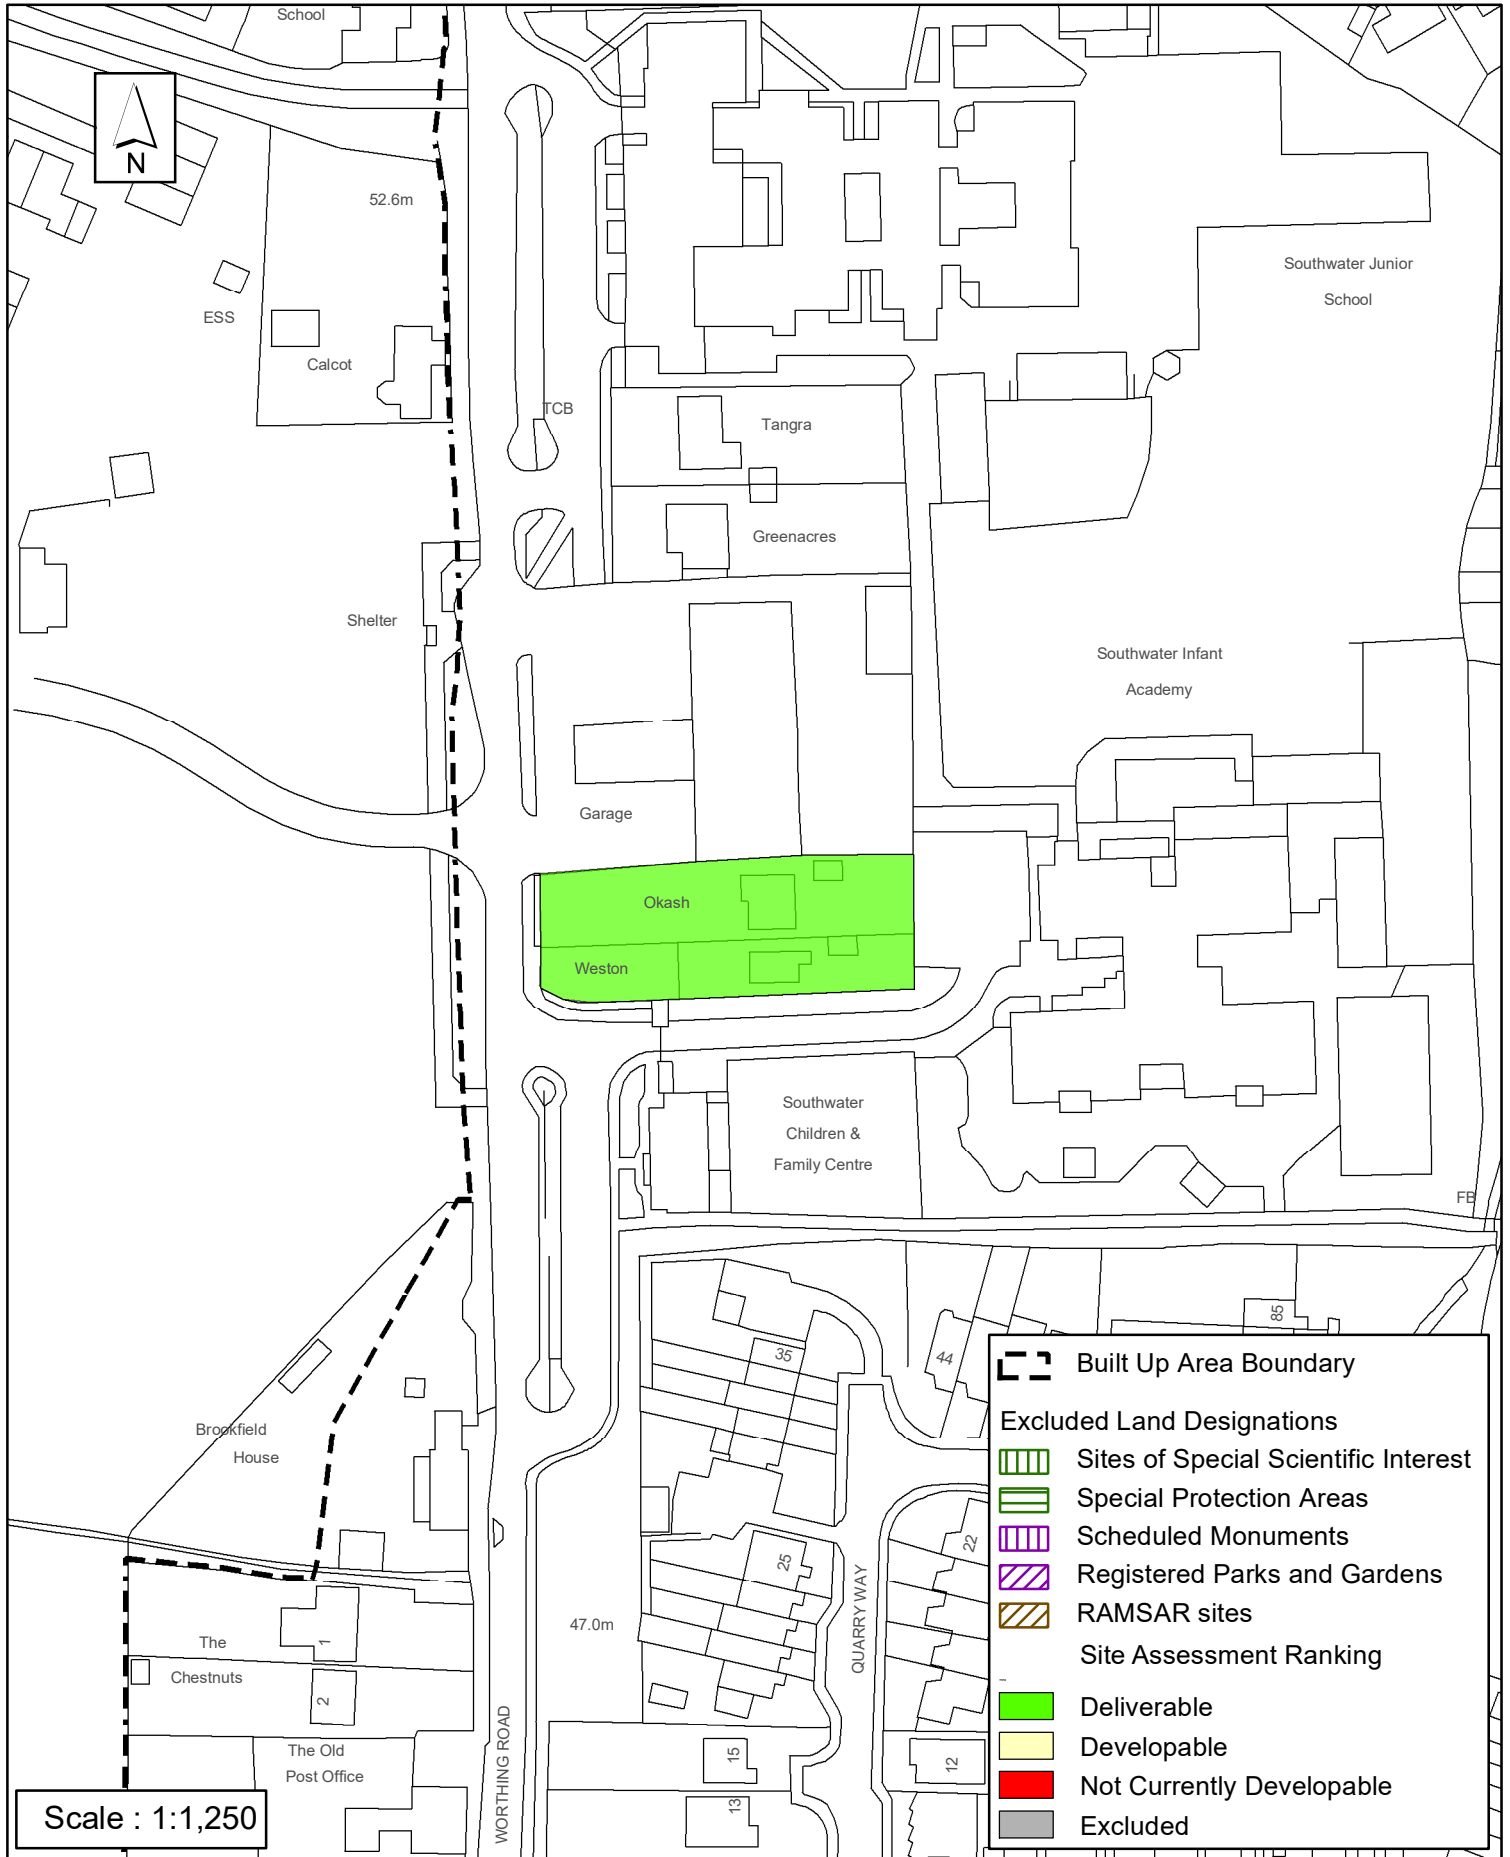

# SA - 537: Okash and Weston

Reproduced by permission of Ordnance Survey map on behalf of HMSO. © Crown copyright and database rights (2019). Ordnance Survey Licence.100023865

Date: 02/04/2019

Revision:

## Horsham District Council

Parkside, Chart Way, Horsham  
West Sussex RH12 1RL.  
Barbara Childs : Director of Place