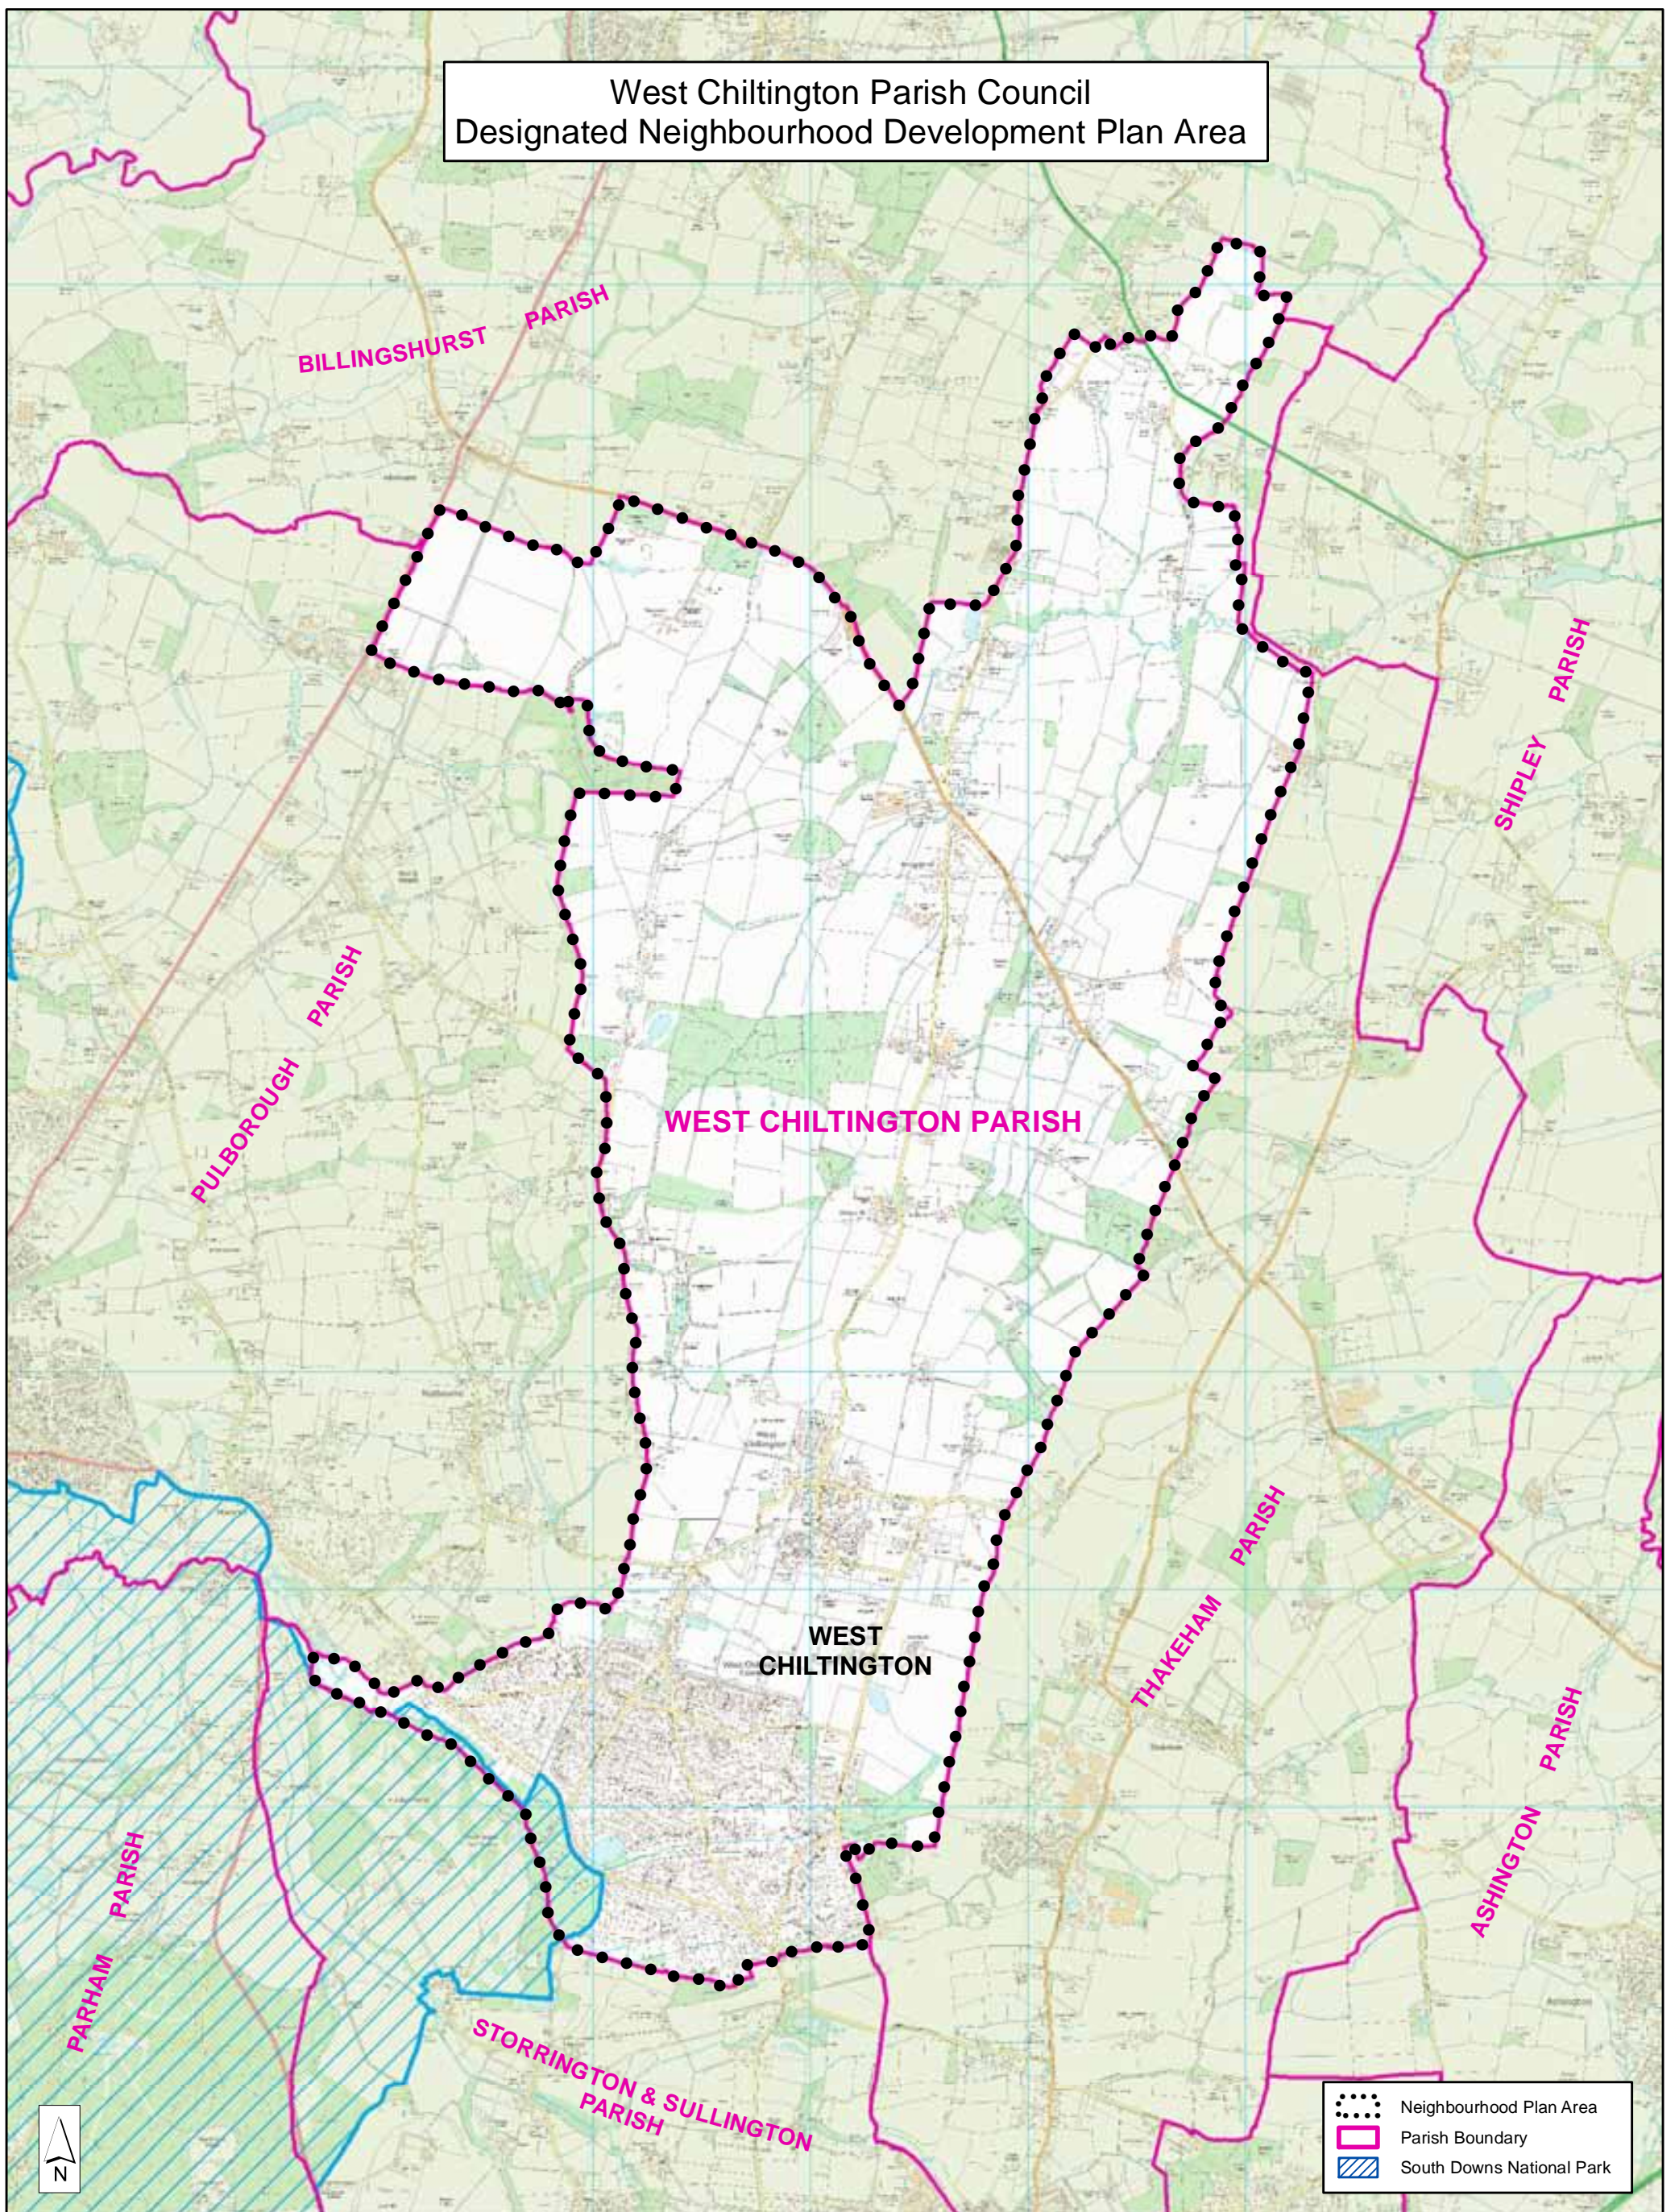

West Chiltington Parish Council
Designated Neighbourhood Development Plan Area

	Neighbourhood Plan Area
	Parish Boundary
	South Downs National Park

Horsham District Council
Park North, North Street, Horsham,
West Sussex. RH12 1RL
Rod Brown : Head of Planning & Environmental Services

Reproduced by permission of Ordnance Survey map on behalf of HMSO. © Crown copyright and database rights (2014).
Ordnance Survey Licence.100023865

Confirmed by Horsham District Council and to the South Downs National Park Authority under The Neighbourhood Planning (General) Regulations 2012 Regulation 5.

Reference No : WCNP2	Date : 23/01/14	Scale : 1:28,000
Drawing No :	Drawn :	Checked :
		Revisions :