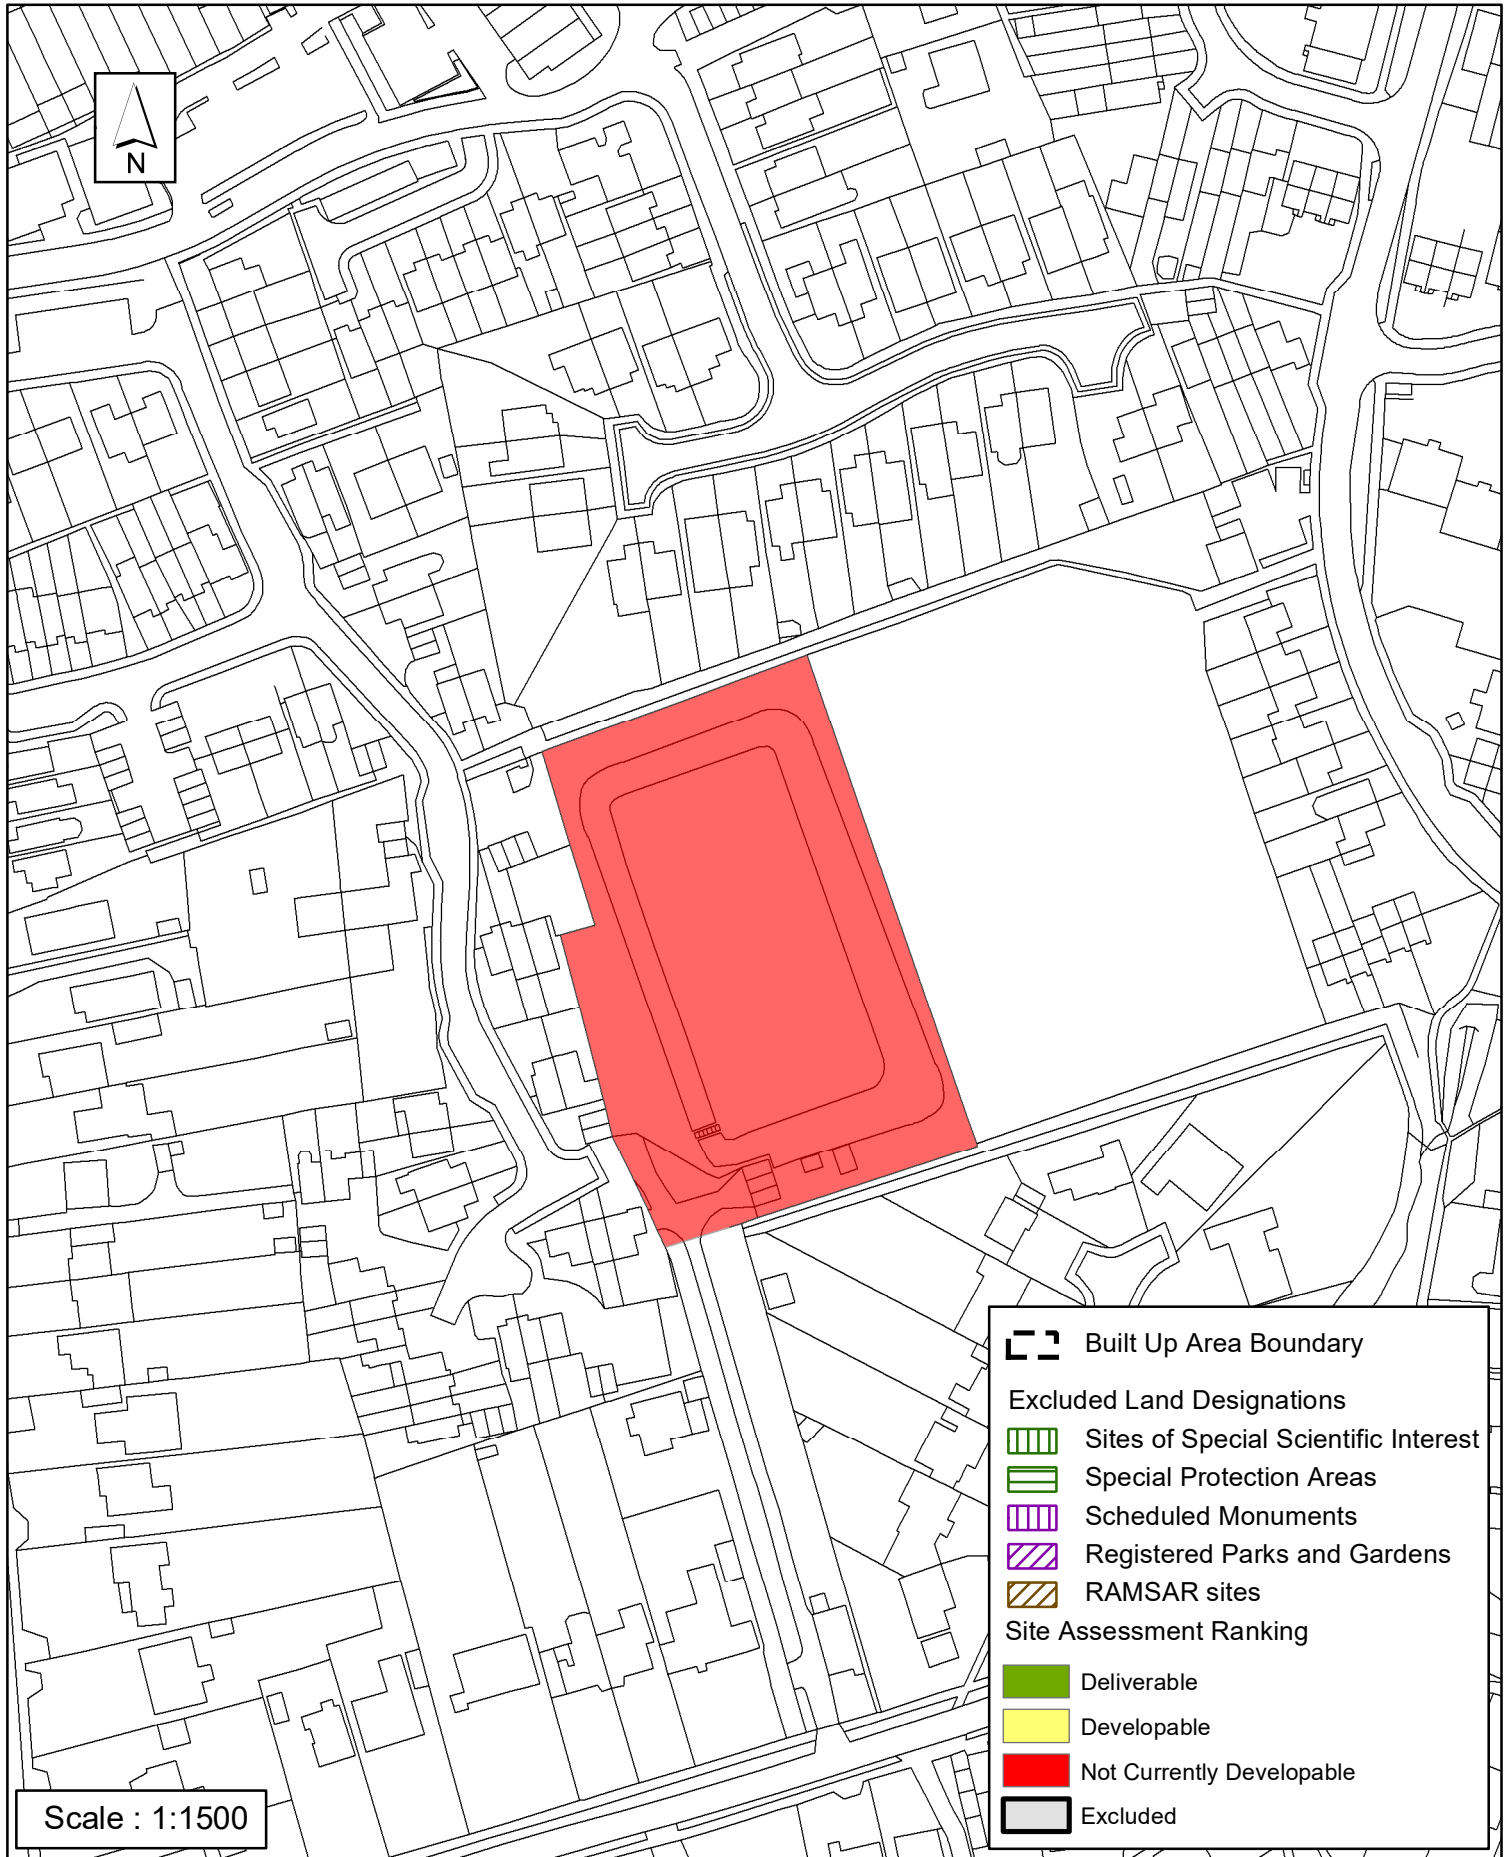

SA - 146 : Star Reservoir, Comptons Brow Lane, North Horsham

Reproduced by permission of Ordnance Survey map on behalf of HMSO. © Crown copyright and database rights (2018).
Ordnance Survey Licence.100023865

Date:

Revision:

Horsham District Council

Parkside, Chart Way, Horsham
West Sussex RH12 1RL.
Barbara Childs : Director of Place