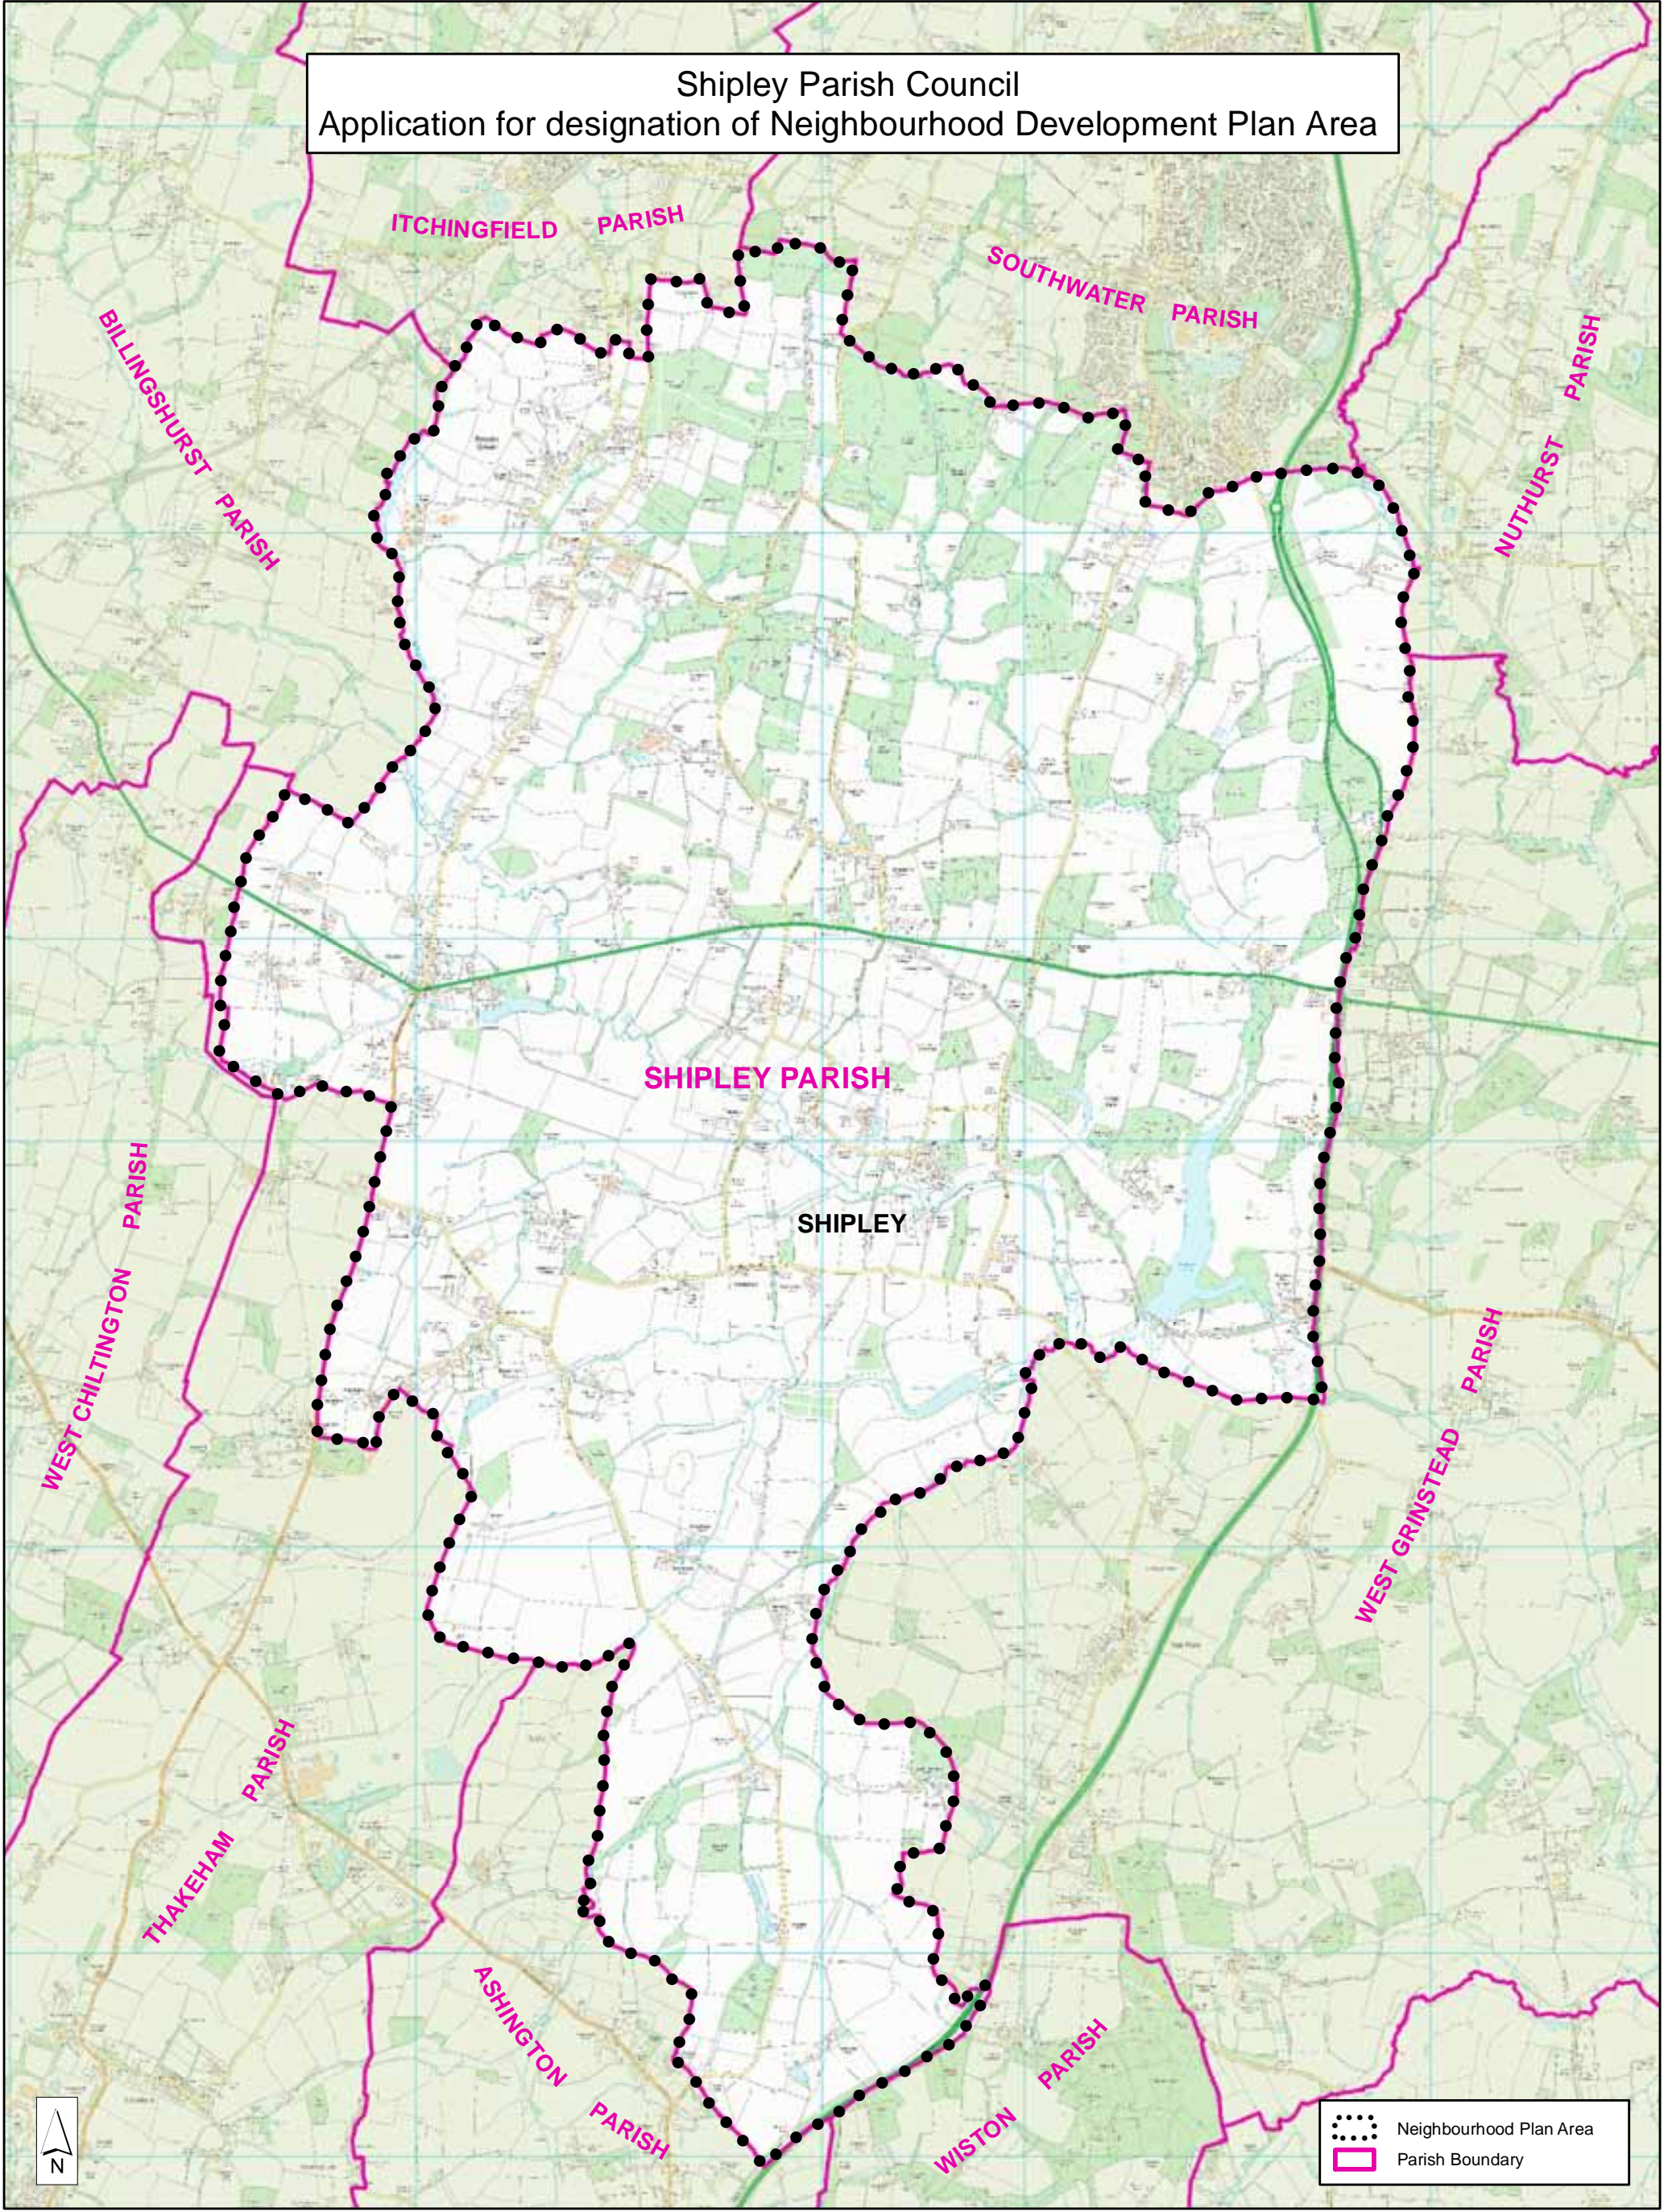

Shingley Parish Council
Application for designation of Neighbourhood Development Plan Area

Horsham District Council
 Park North, North Street, Horsham,
 West Sussex. RH12 1RL
 Rod Brown : Head of Planning & Environmental Services

Reproduced by permission of Ordnance Survey map on behalf of HMSO. © Crown copyright and database rights (2013).
 Ordnance Survey Licence.100023865

Application to the Horsham District Council under
 The Neighbourhood Planning (General) Regulations 2012 Regulation 5.

Reference No : SHINP1	Date : 21/10/13	Scale : 1:30,000
Drawing No :	Drawn :	Checked :
		Revisions :