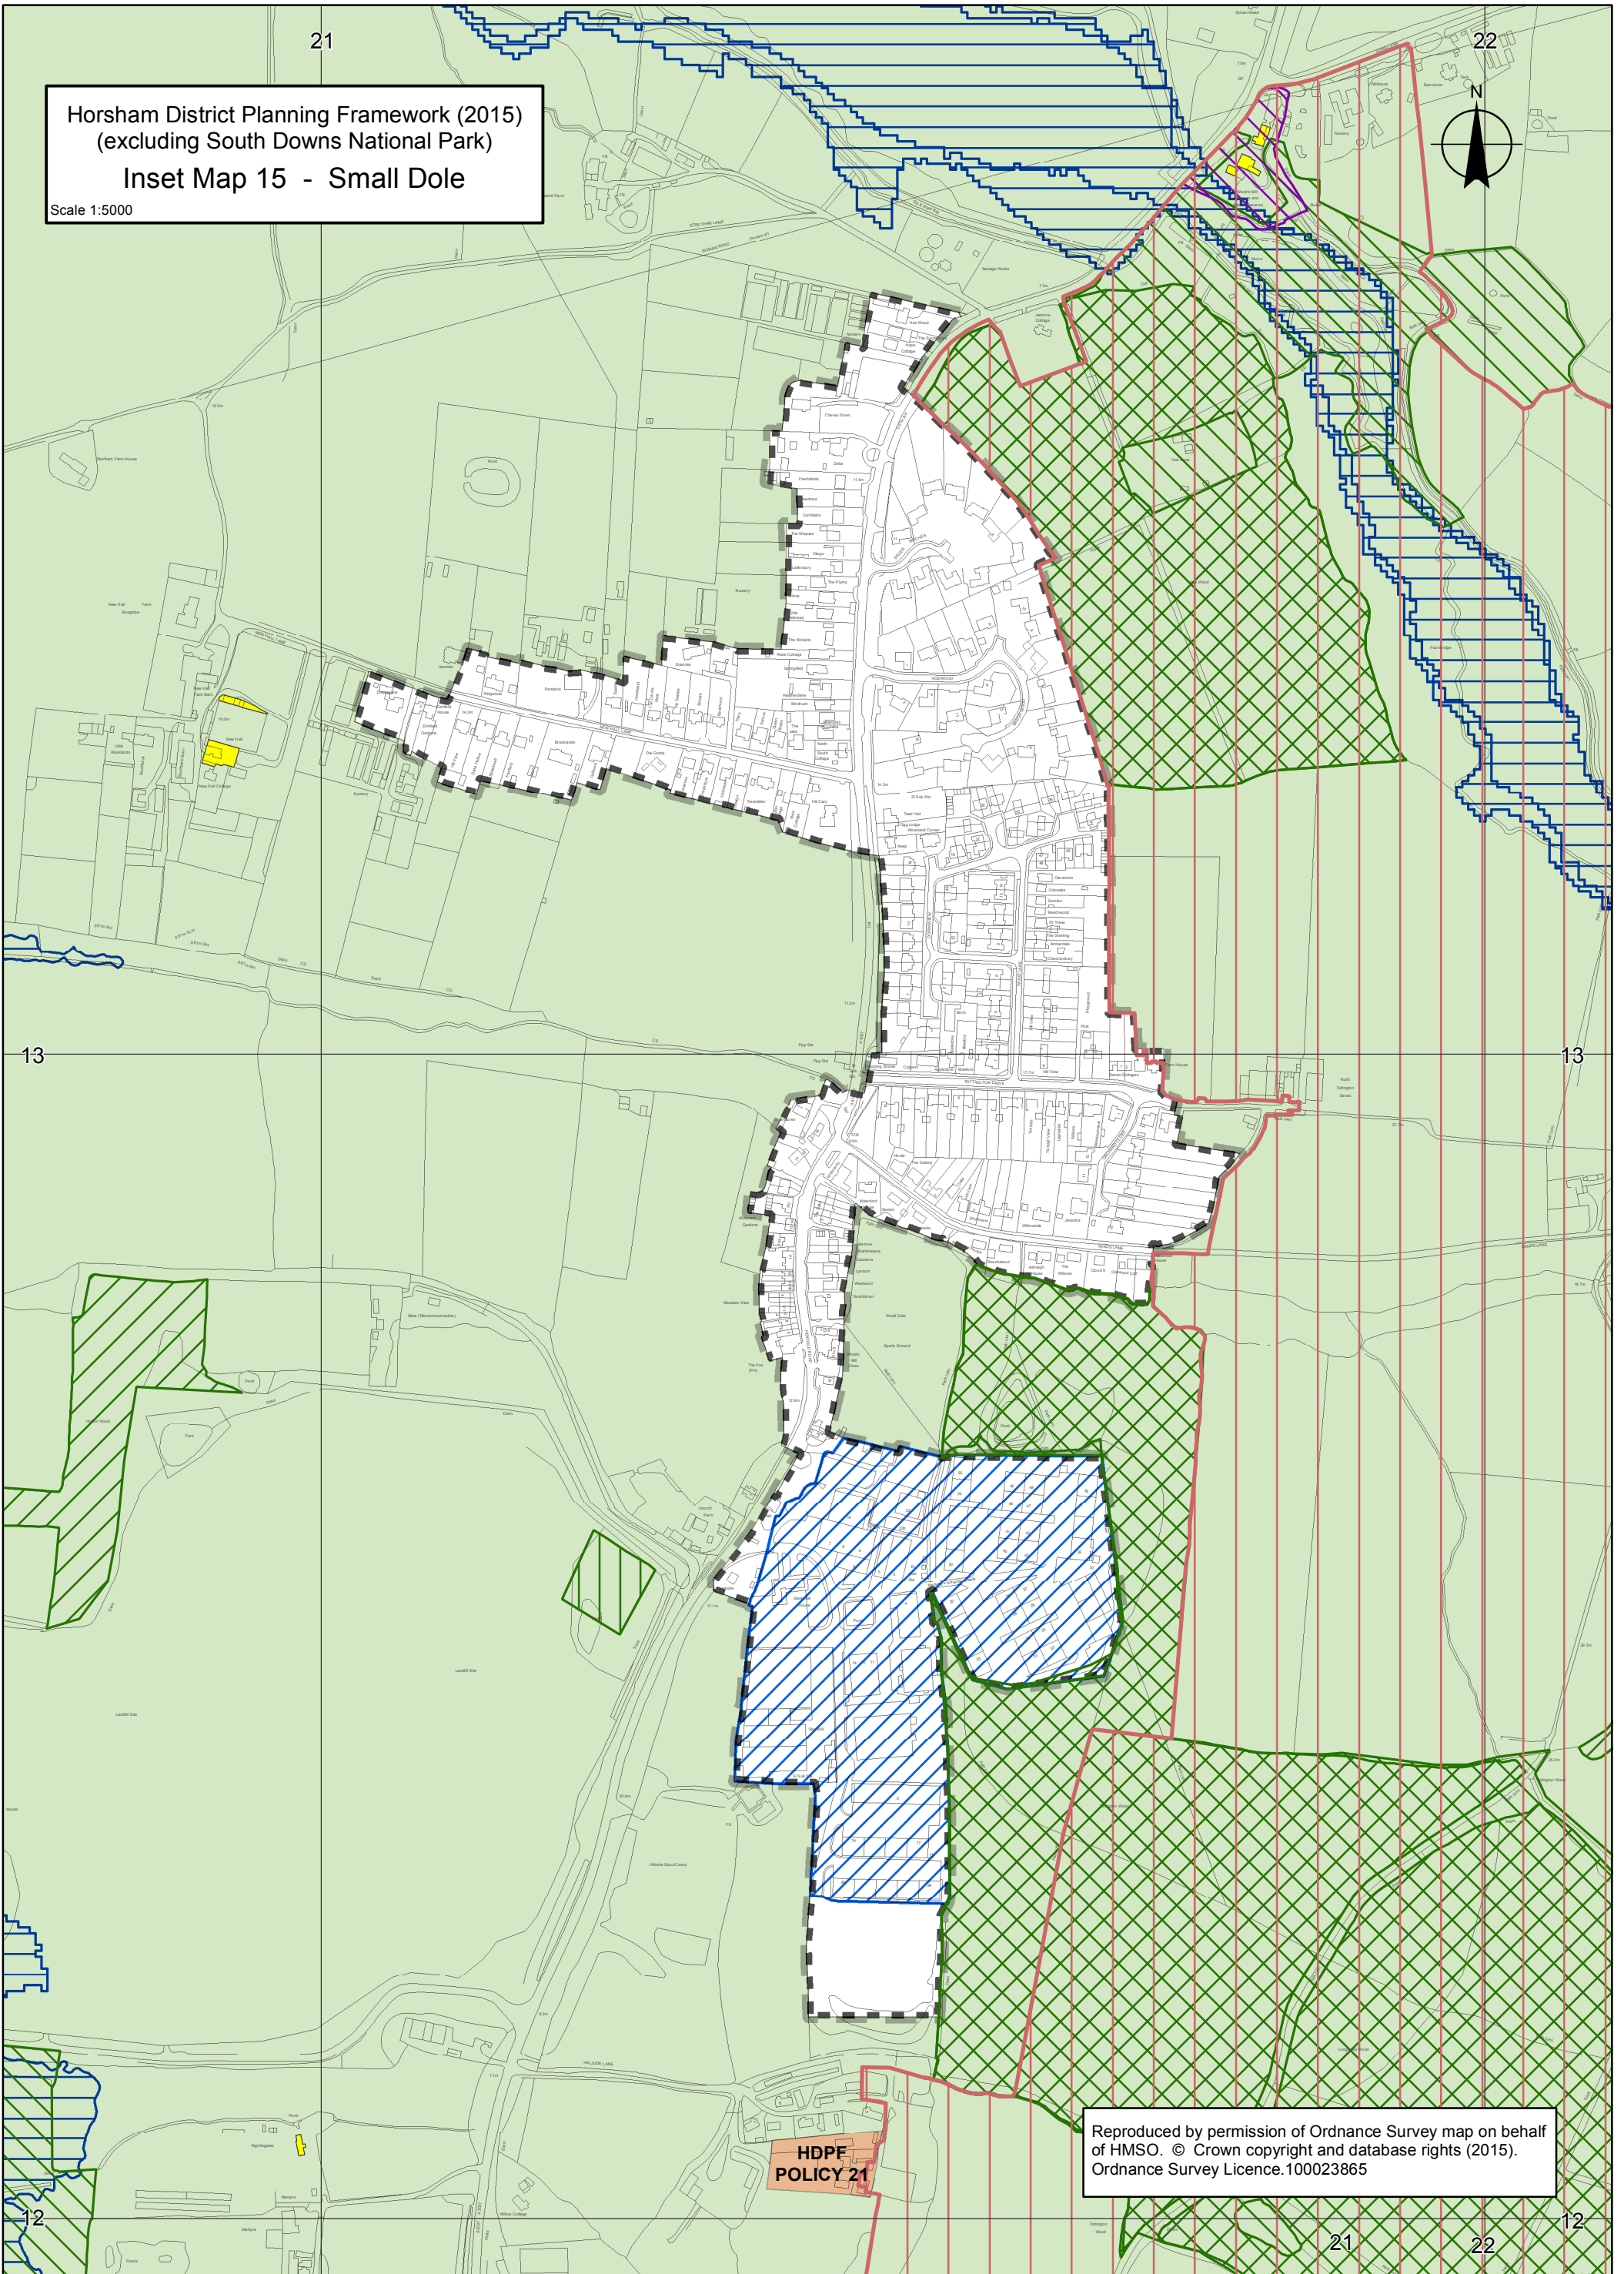

Horsham District Planning Framework (2015)
(excluding South Downs National Park)
Inset Map 15 - Small Dole

Scale 1:5000

Reproduced by permission of Ordnance Survey map on behalf of HMSO. © Crown copyright and database rights (2015). Ordnance Survey Licence.100023865

**HDPF
POLICY 21**