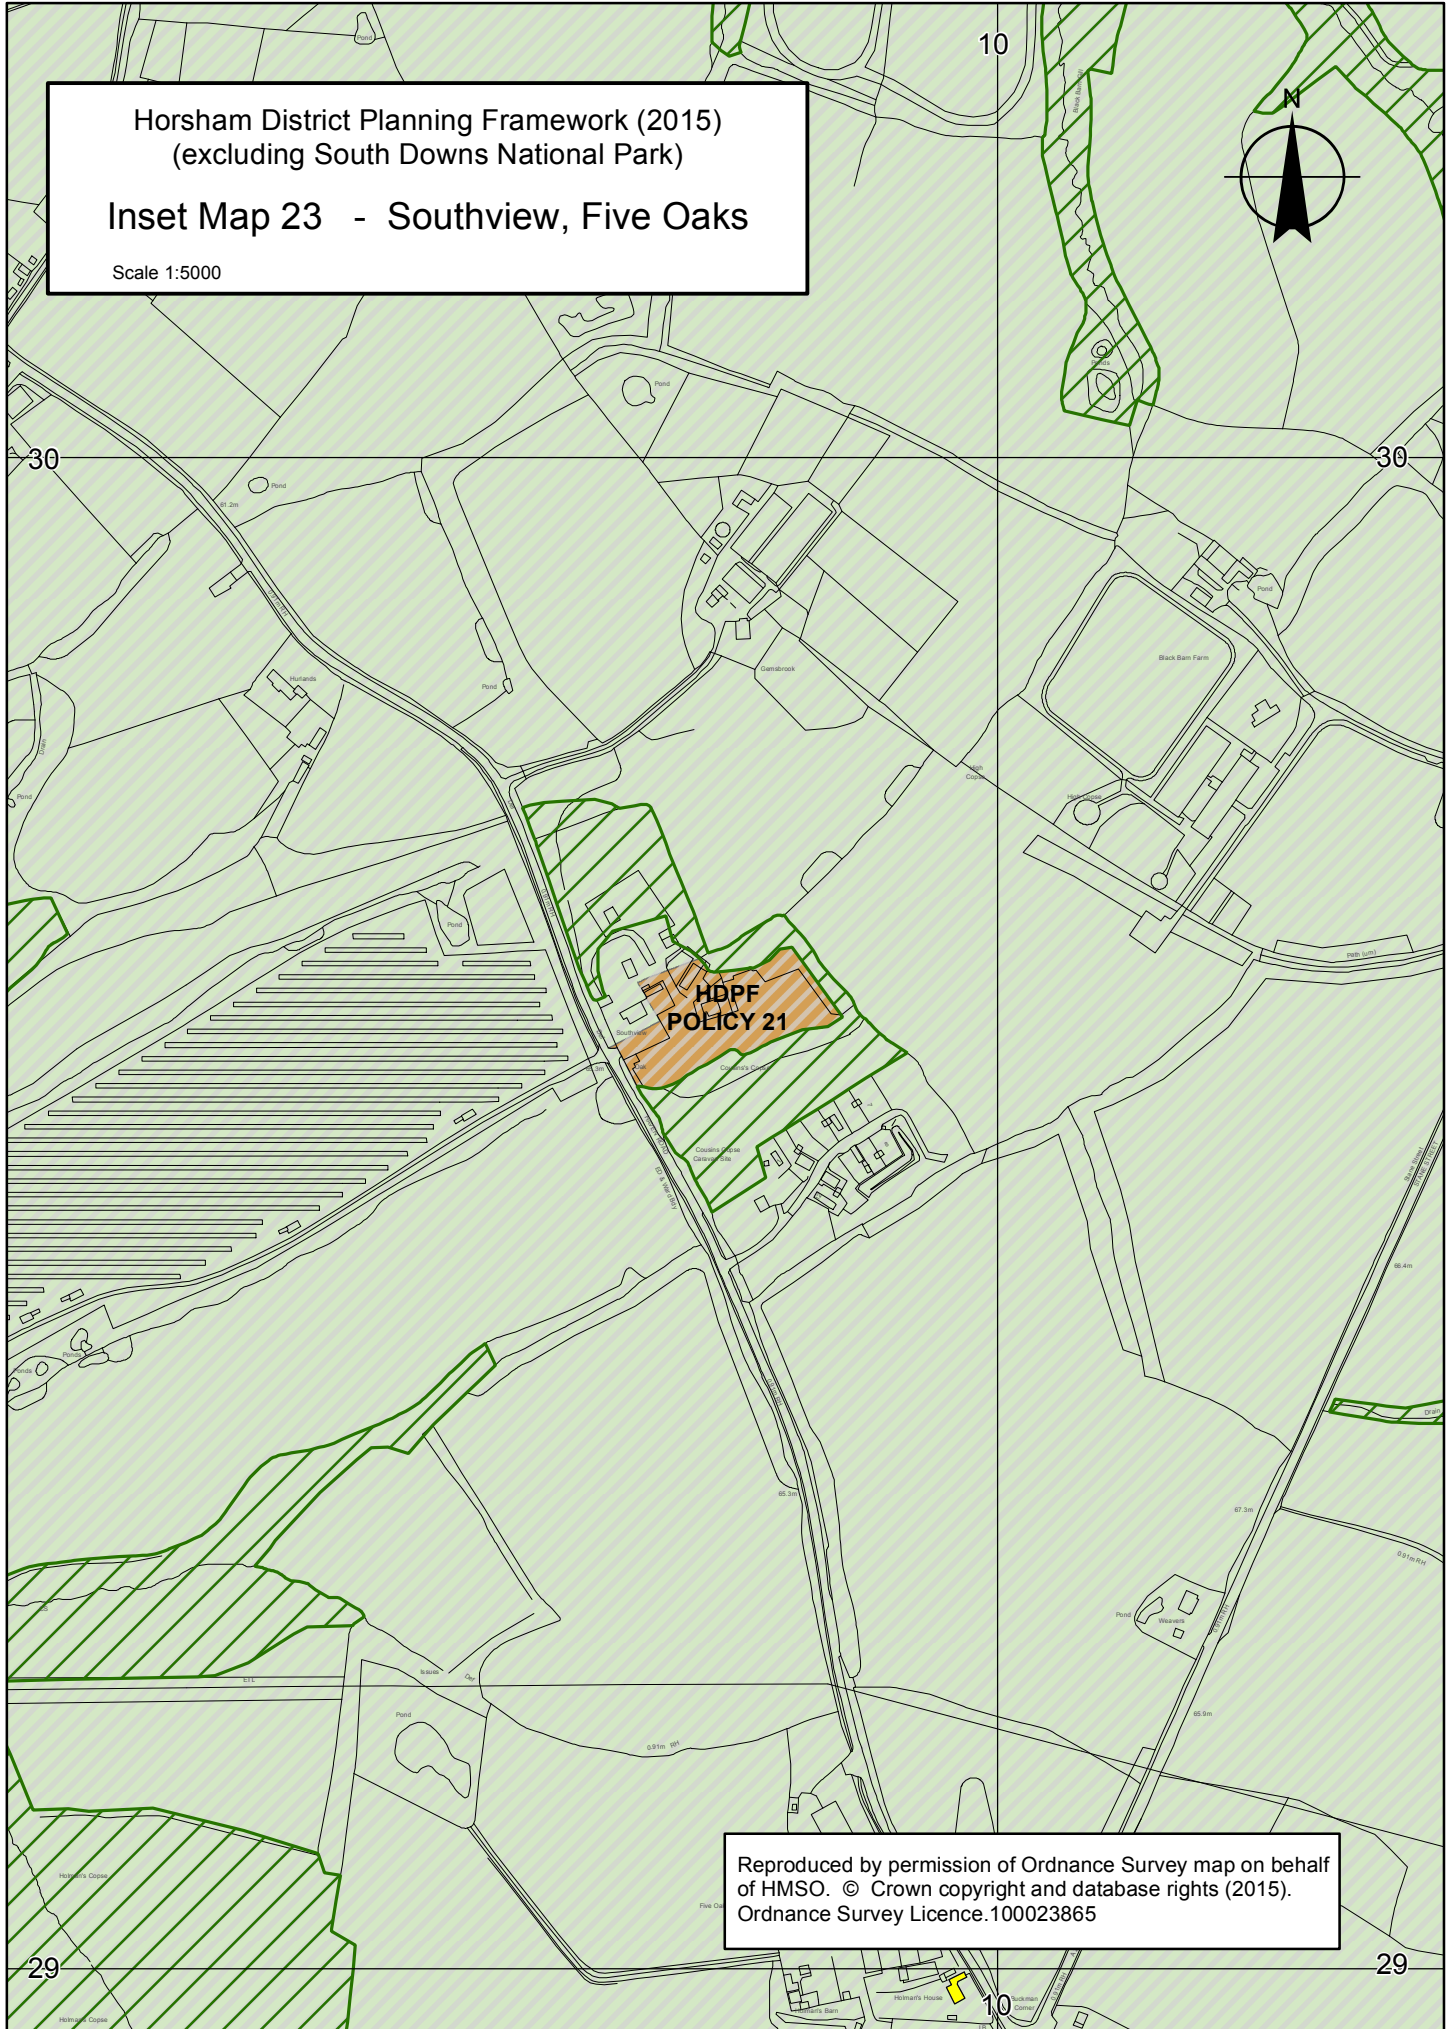

Horsham District Planning Framework (2015)  
(excluding South Downs National Park)

**Inset Map 23 - Southview, Five Oaks**

Scale 1:5000

Reproduced by permission of Ordnance Survey map on behalf of HMSO. © Crown copyright and database rights (2015).  
Ordnance Survey Licence.100023865