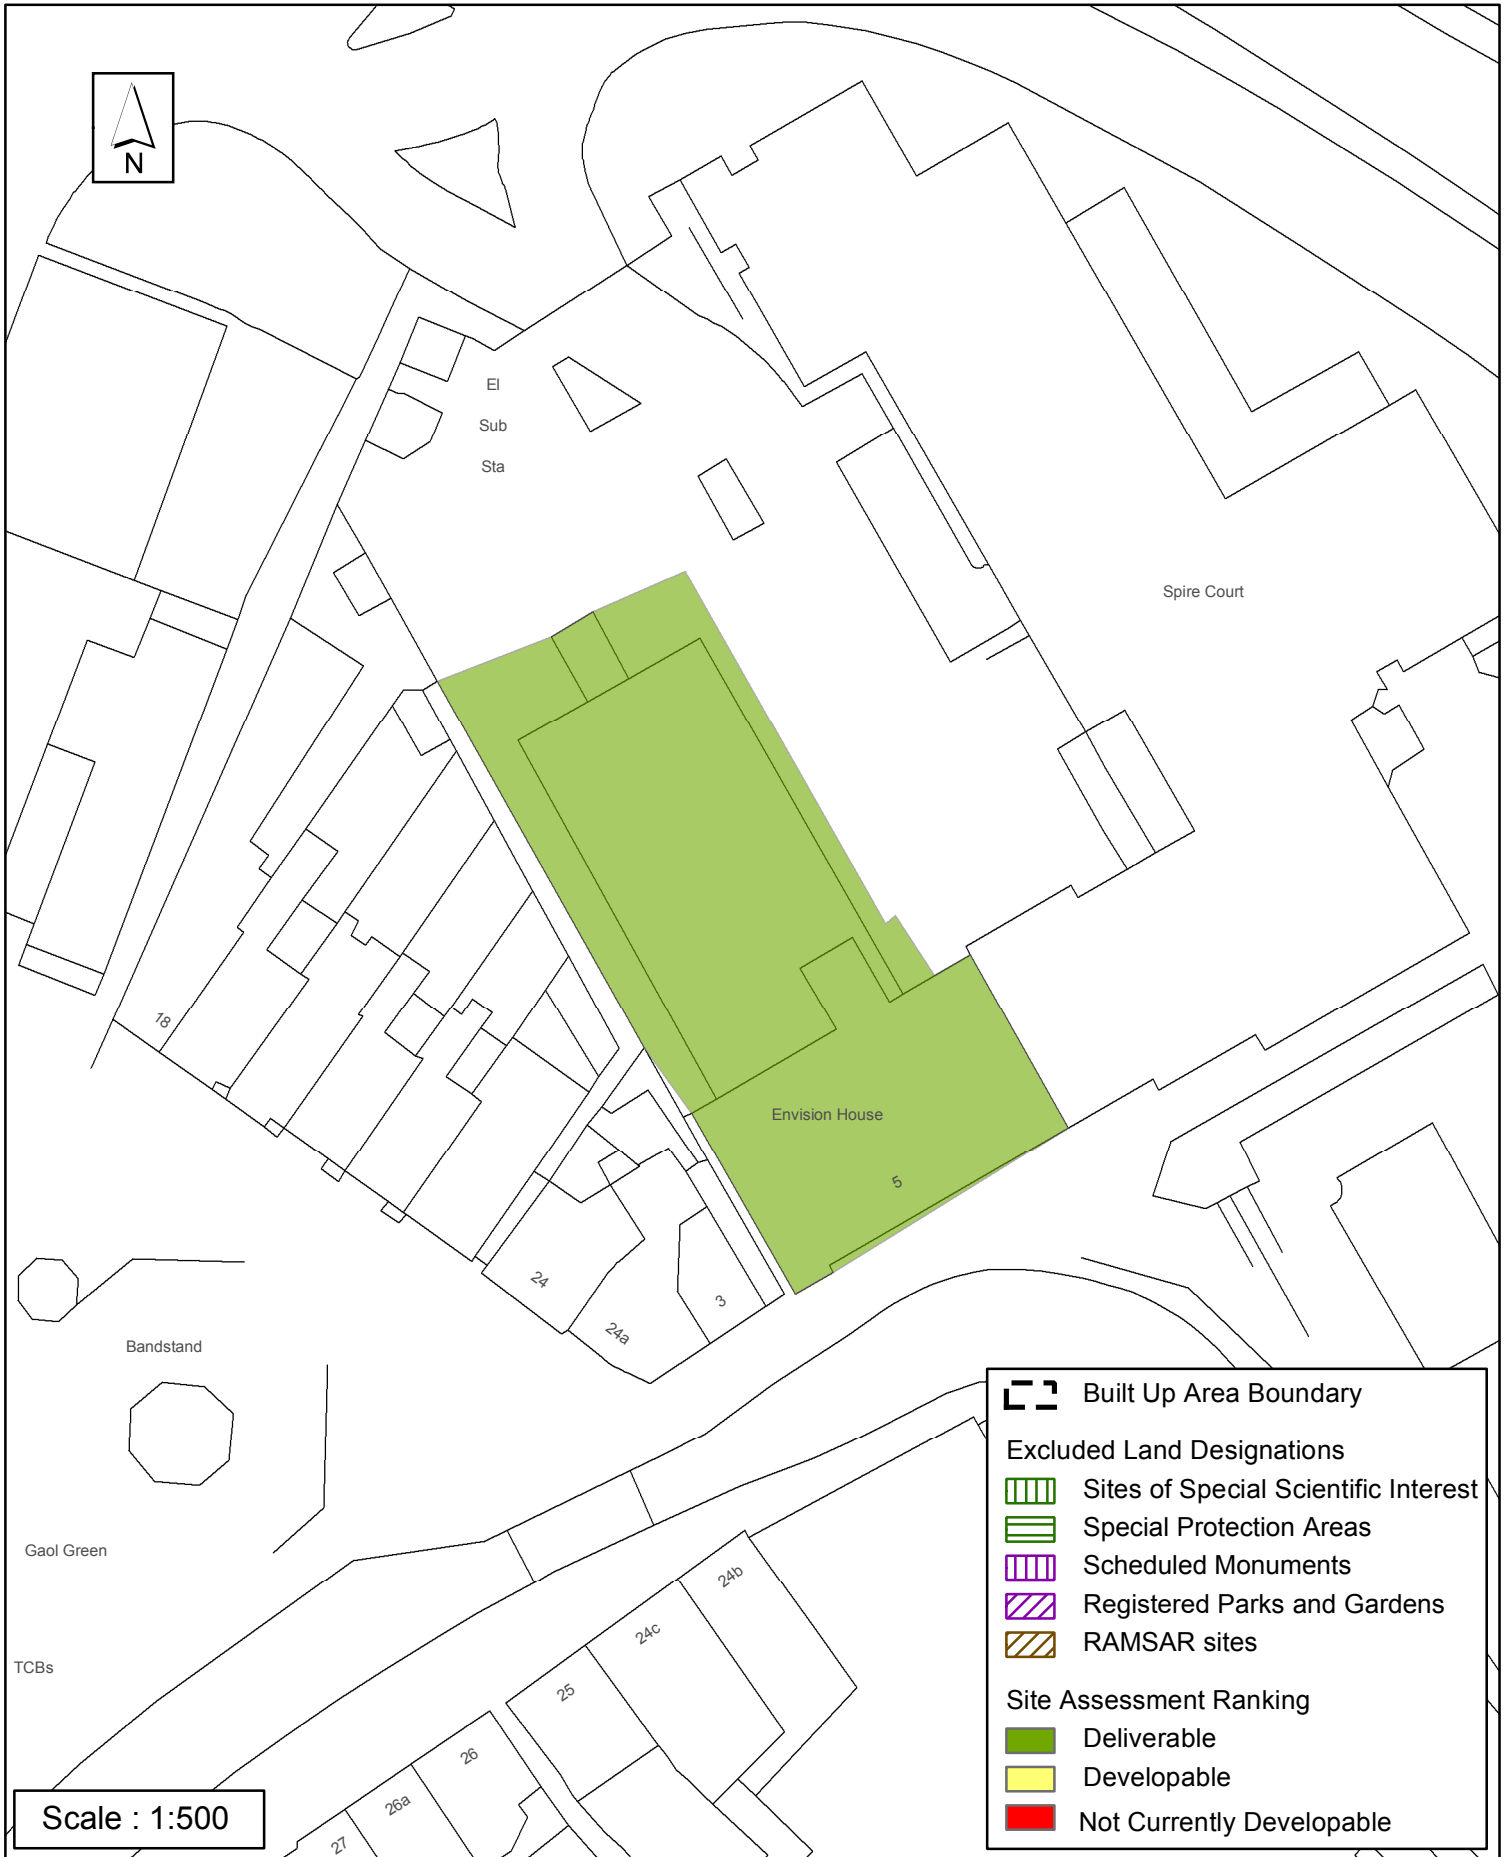

SA-490 - Envision House, 5 North Street, Horsham, Denne

Reproduced by permission of Ordnance Survey map on behalf of HMSO. © Crown copyright and database rights (2018). Ordnance Survey Licence.100023865

Date:

Revision:

Horsham District Council

Parkside, Chart Way, Horsham
West Sussex RH12 1RL.
Barbara Childs : Director of Place