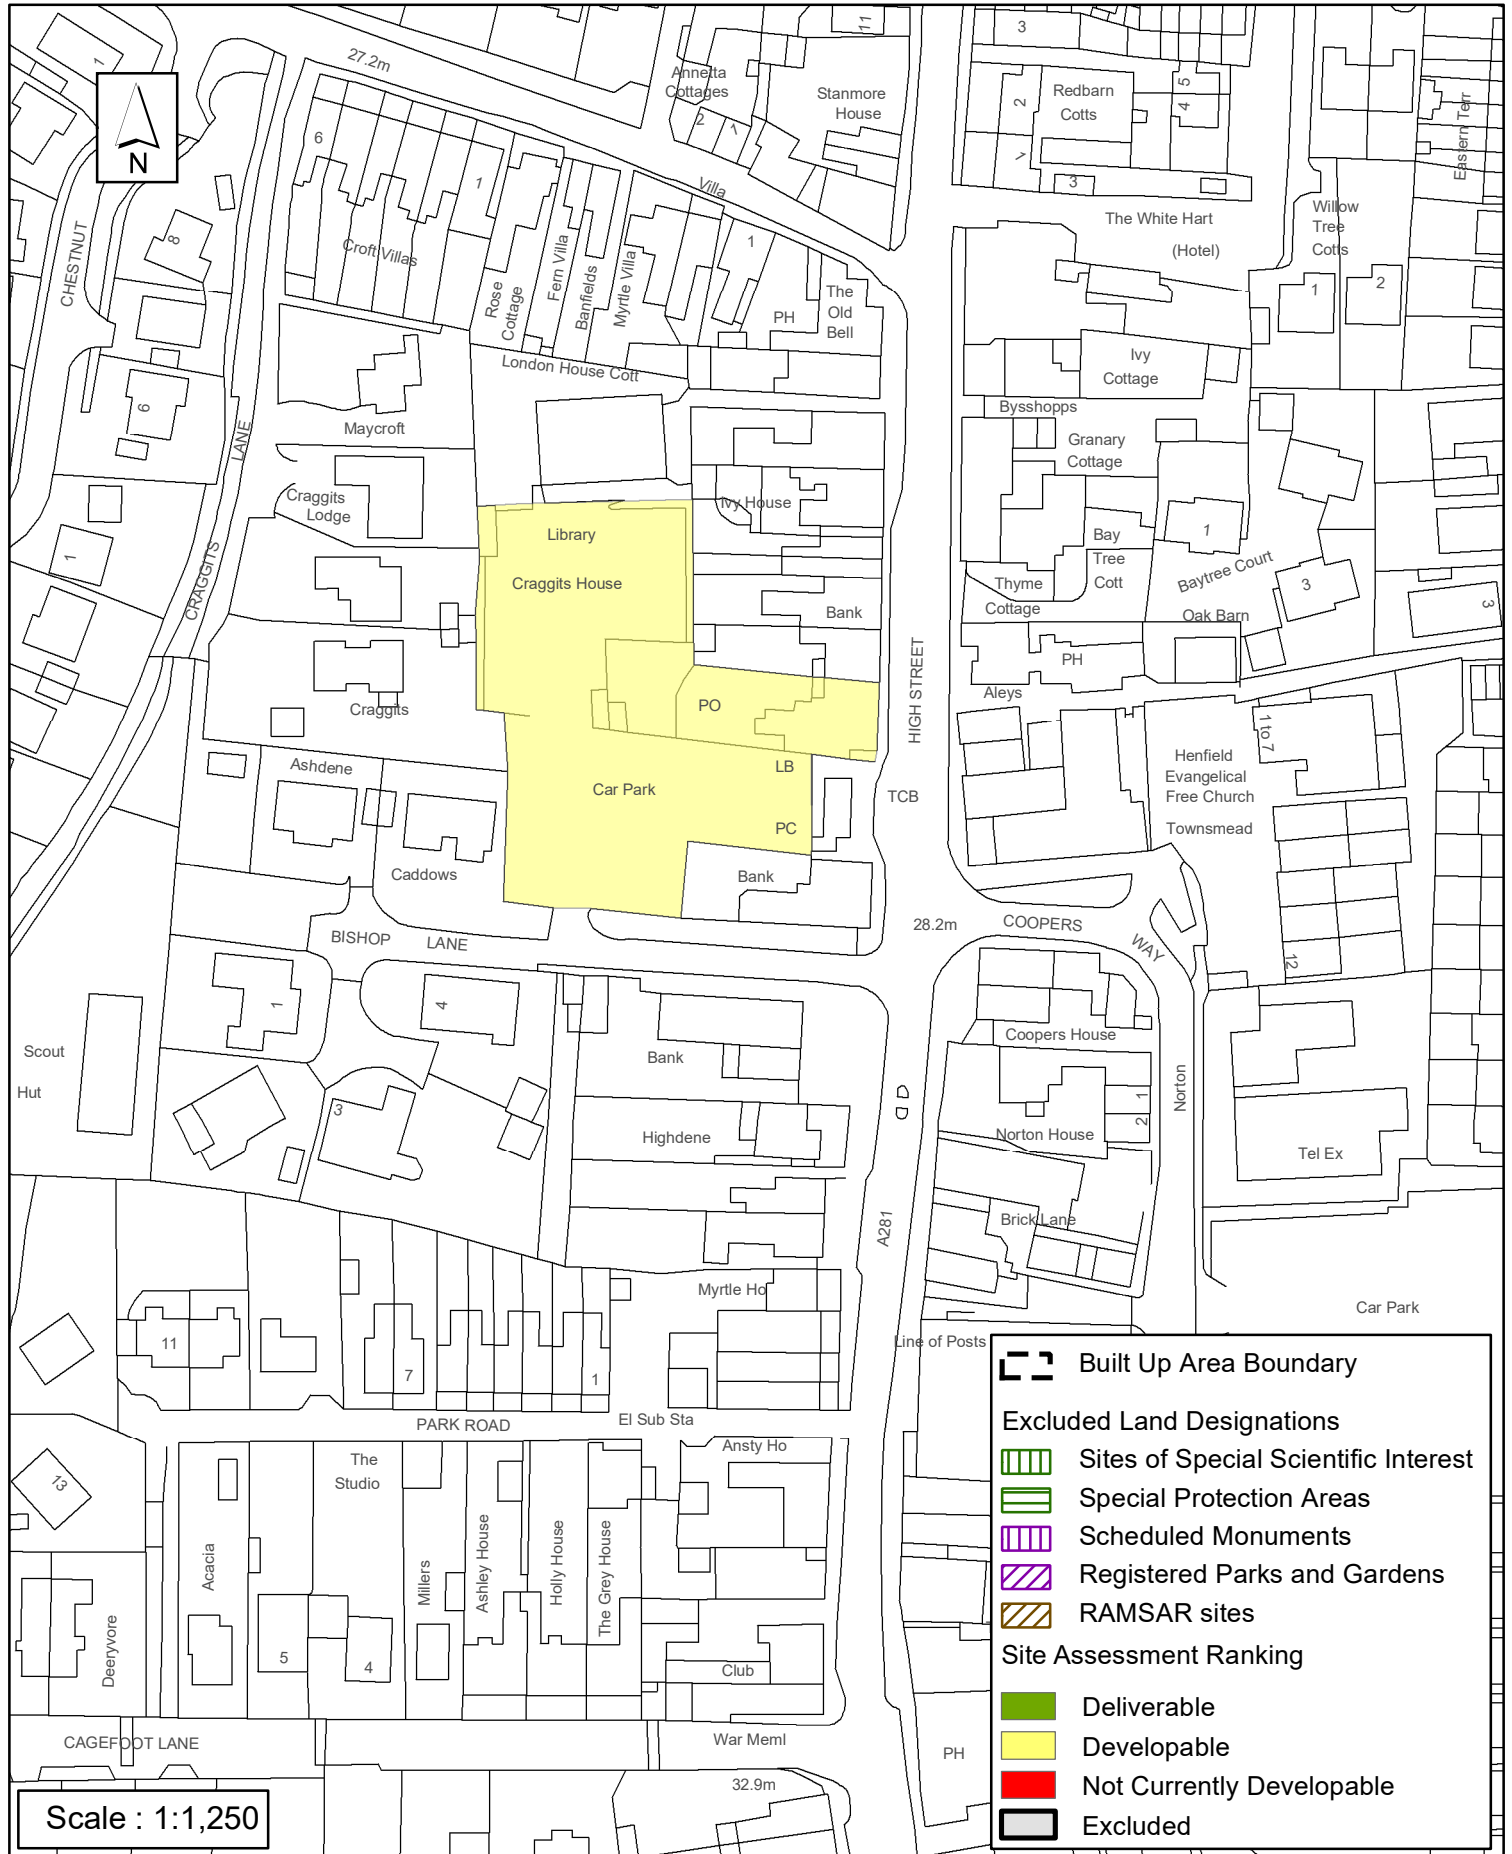

SA-554 : Post Office & Library Car Park, off High Street, Henfield

Reproduced by permission of Ordnance Survey map on behalf of HMSO. © Crown copyright and database rights (2018). Ordnance Survey Licence.100023865

Date: Revision:

Horsham District Council

Parkside, Chart Way, Horsham
West Sussex RH12 1RL.
Barbara Childs : Director of Place