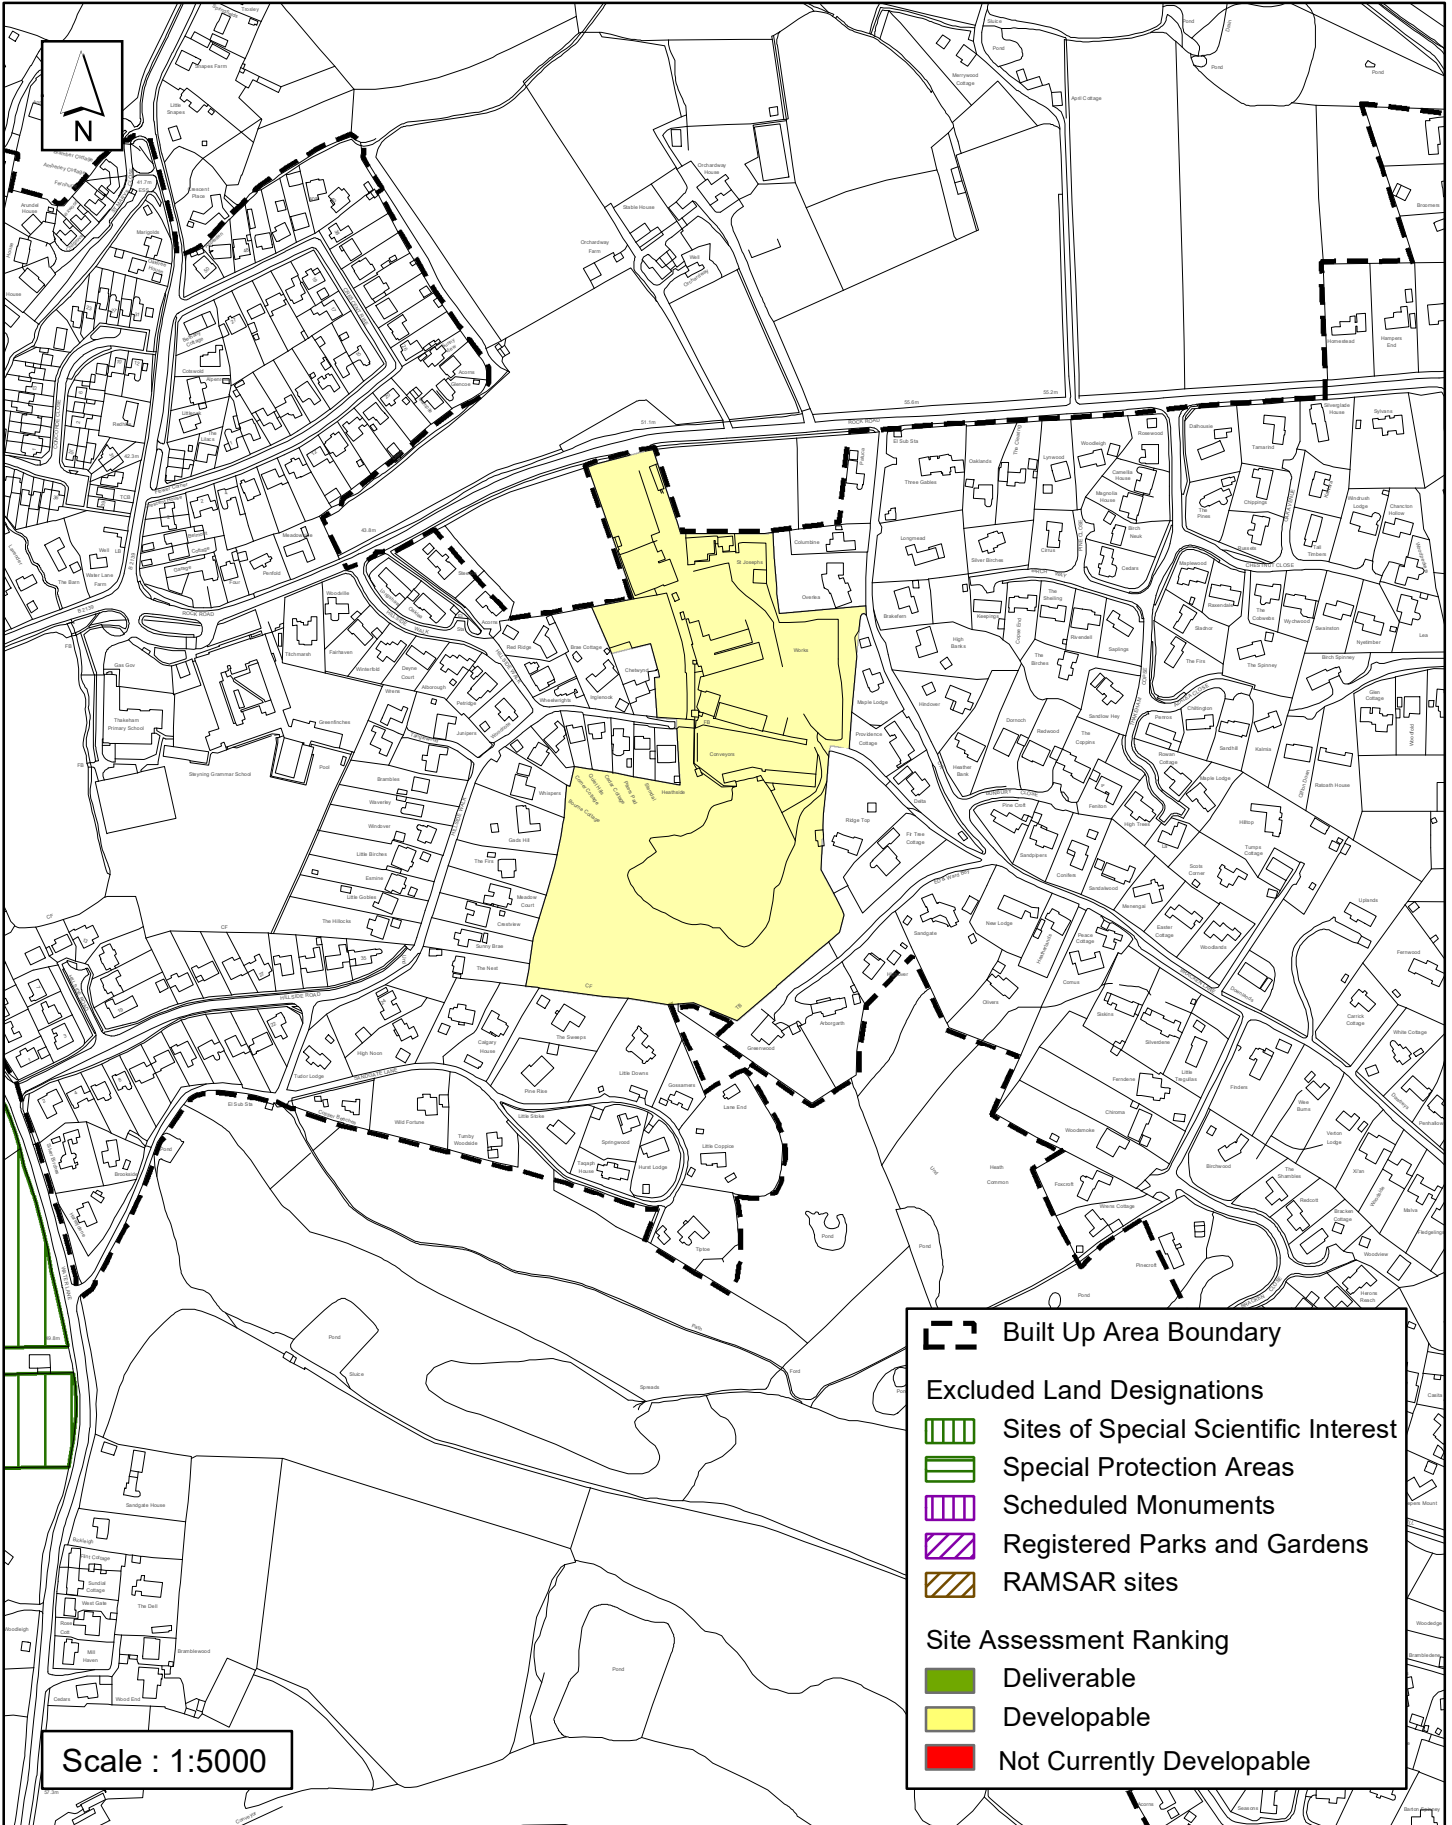

SA - 012 : Thakeham Tiles, Rock Road, Storrington

Reproduced by permission of Ordnance Survey map on behalf of HMSO. © Crown copyright and database rights (2018). Ordnance Survey Licence.100023865

Horsham District Council

Parkside, Chart Way, Horsham
West Sussex RH12 1RL.
Barbara Childs : Director of Place