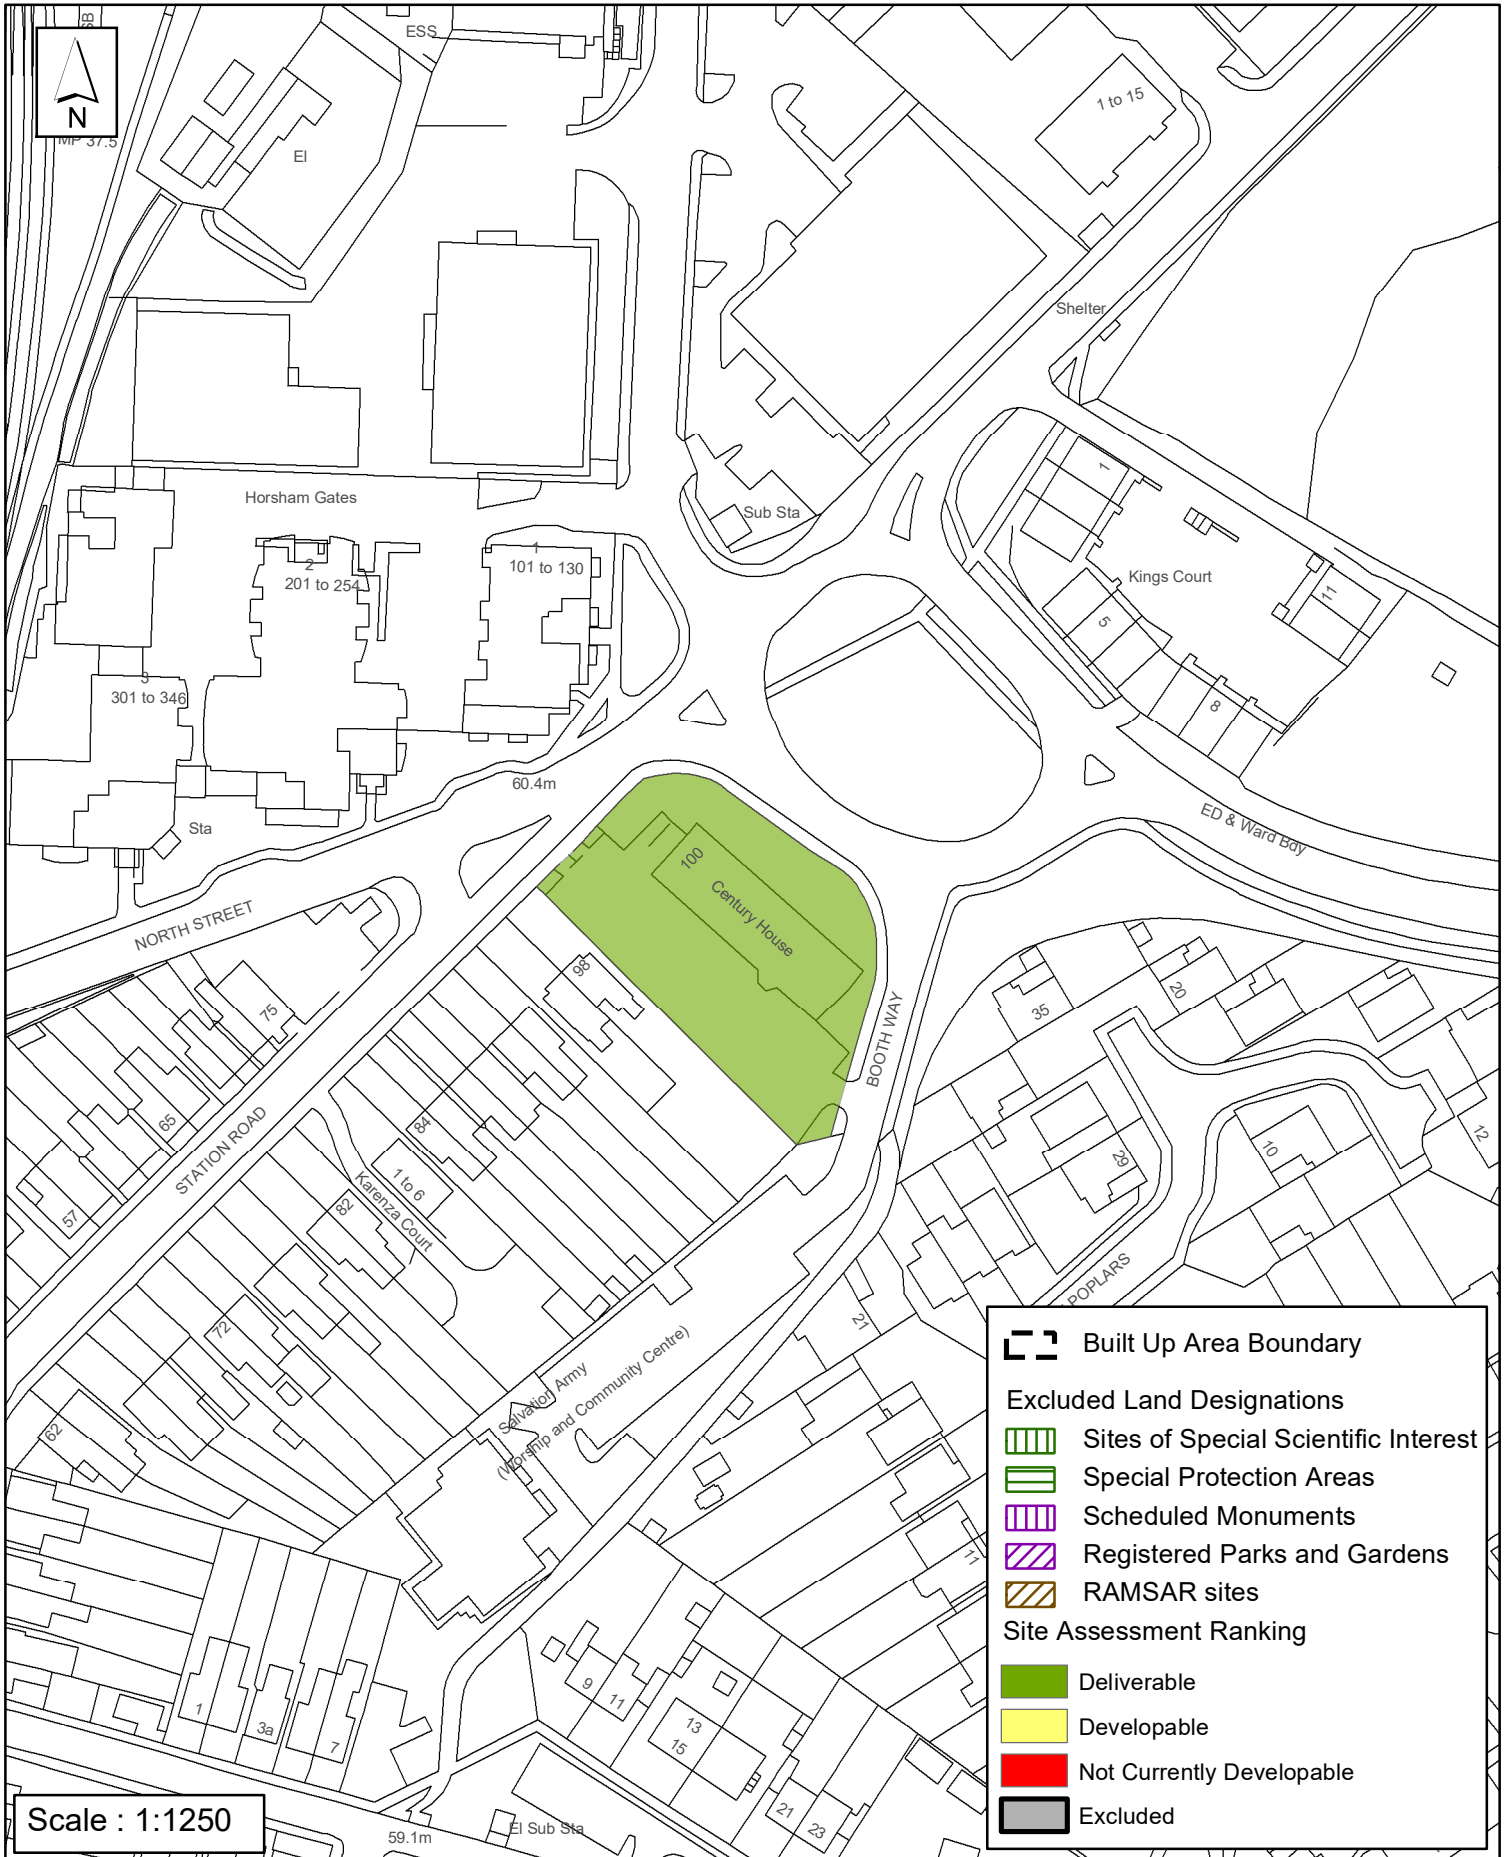

SA - 199: Century House, Station Road, Horsham Forest

Reproduced by permission of Ordnance Survey map on behalf of HMSO. © Crown copyright and database rights (2018). Ordnance Survey Licence.100023865

Date:

Revision:

Horsham District Council

Parkside, Chart Way, Horsham
West Sussex RH12 1RL.
Barbara Childs : Director of Place