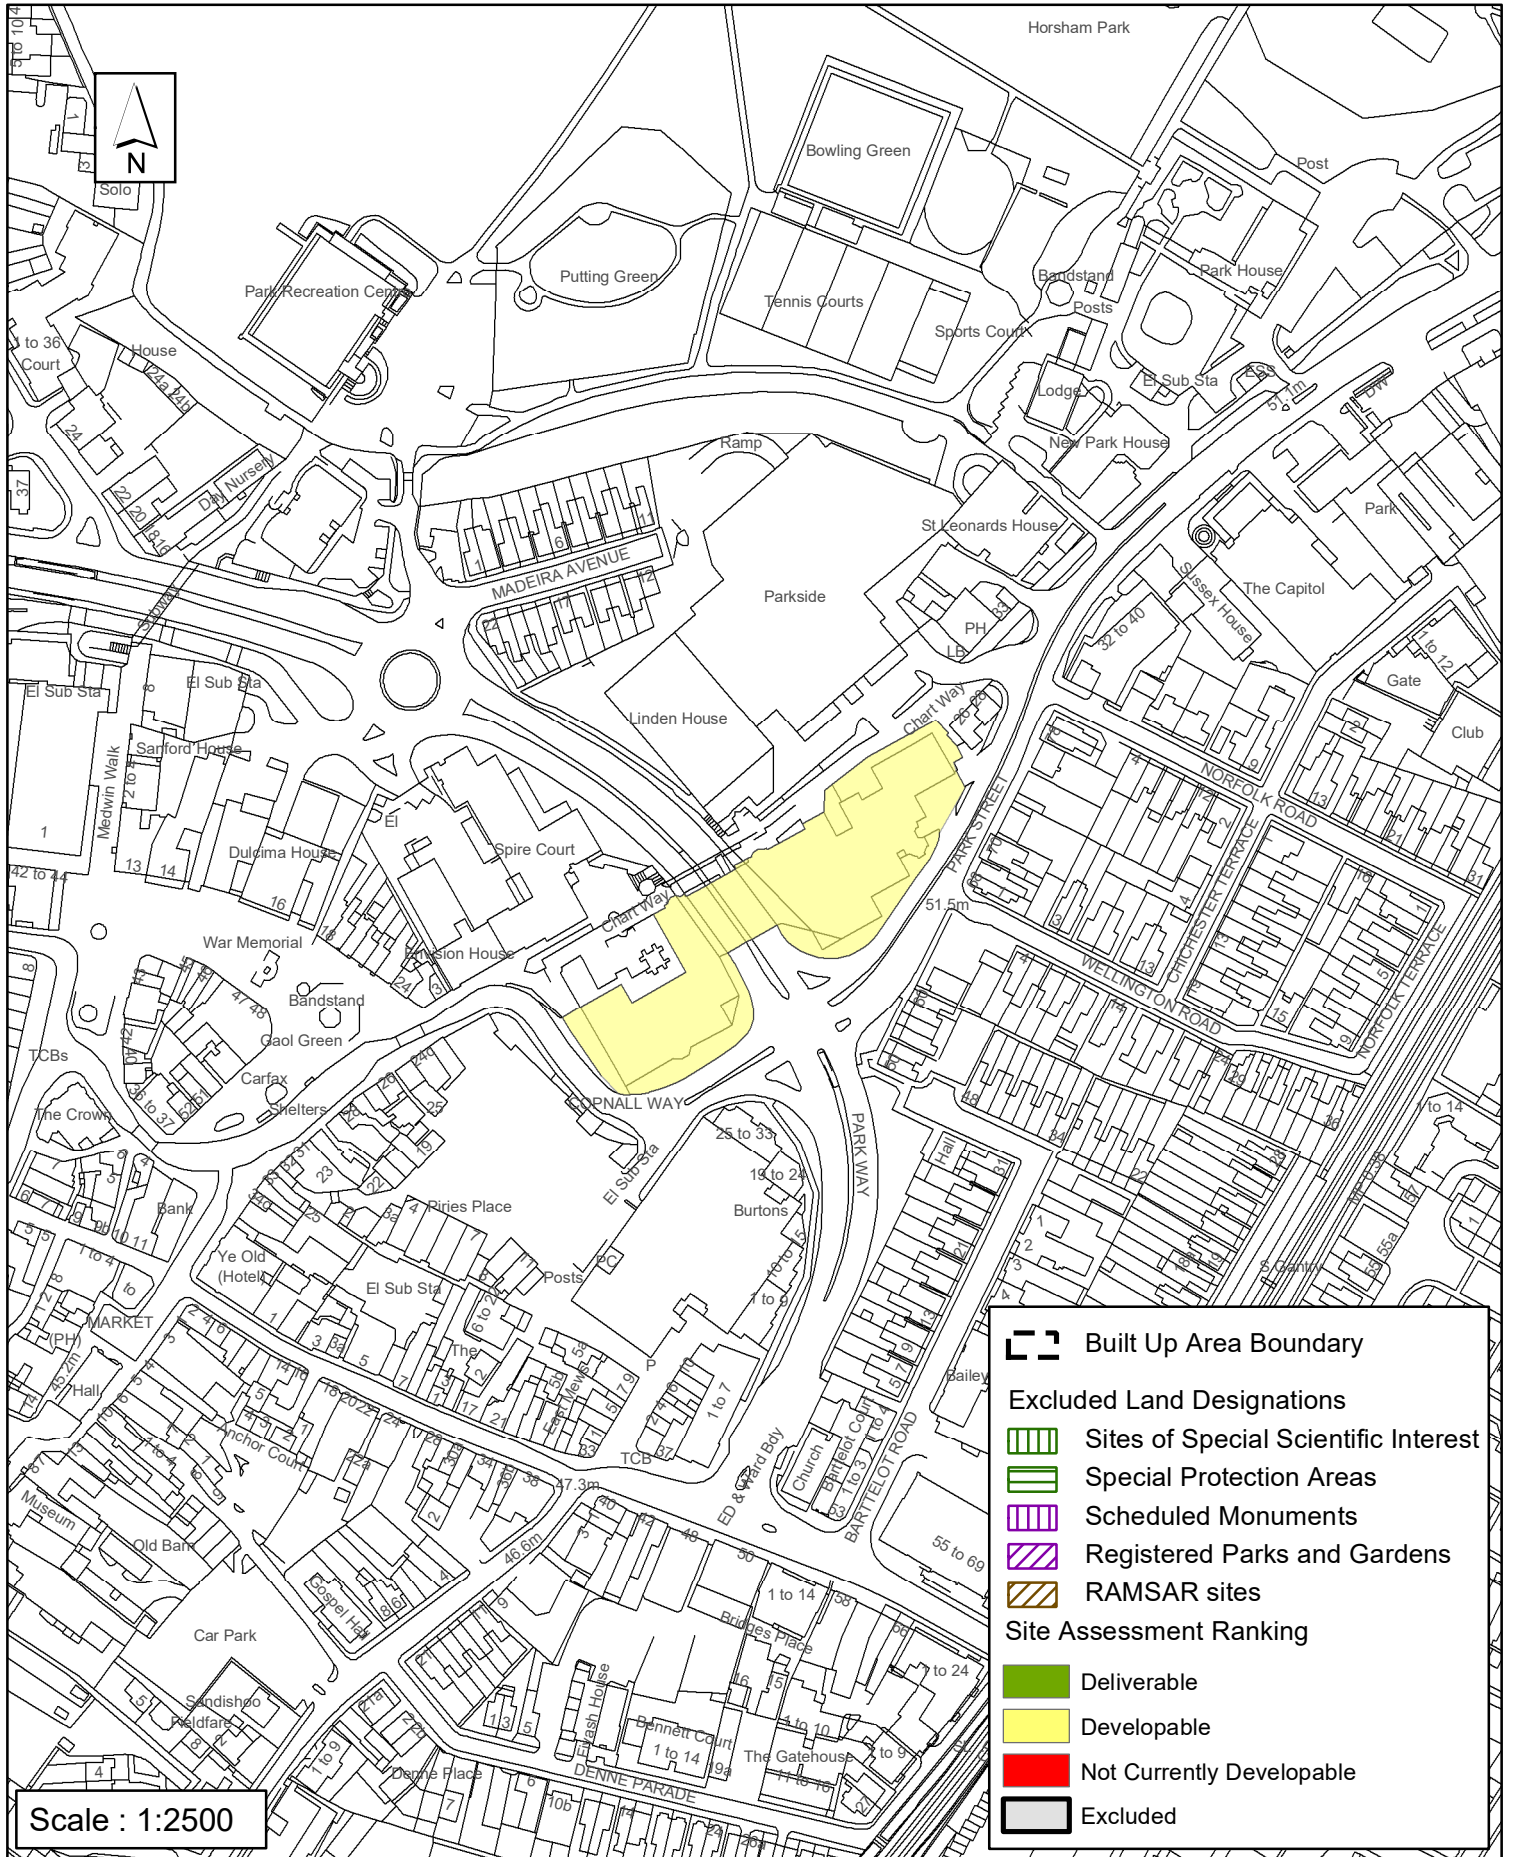

SA - 672: St Marks Court, Chart Way, Horsham, Denne

Reproduced by permission of Ordnance Survey map on behalf of HMSO. © Crown copyright and database rights (2018). Ordnance Survey Licence.100023865

Date:

Revision:

Horsham District Council

Parkside, Chart Way, Horsham
West Sussex RH12 1RL.

Barbara Childs : Director of Place