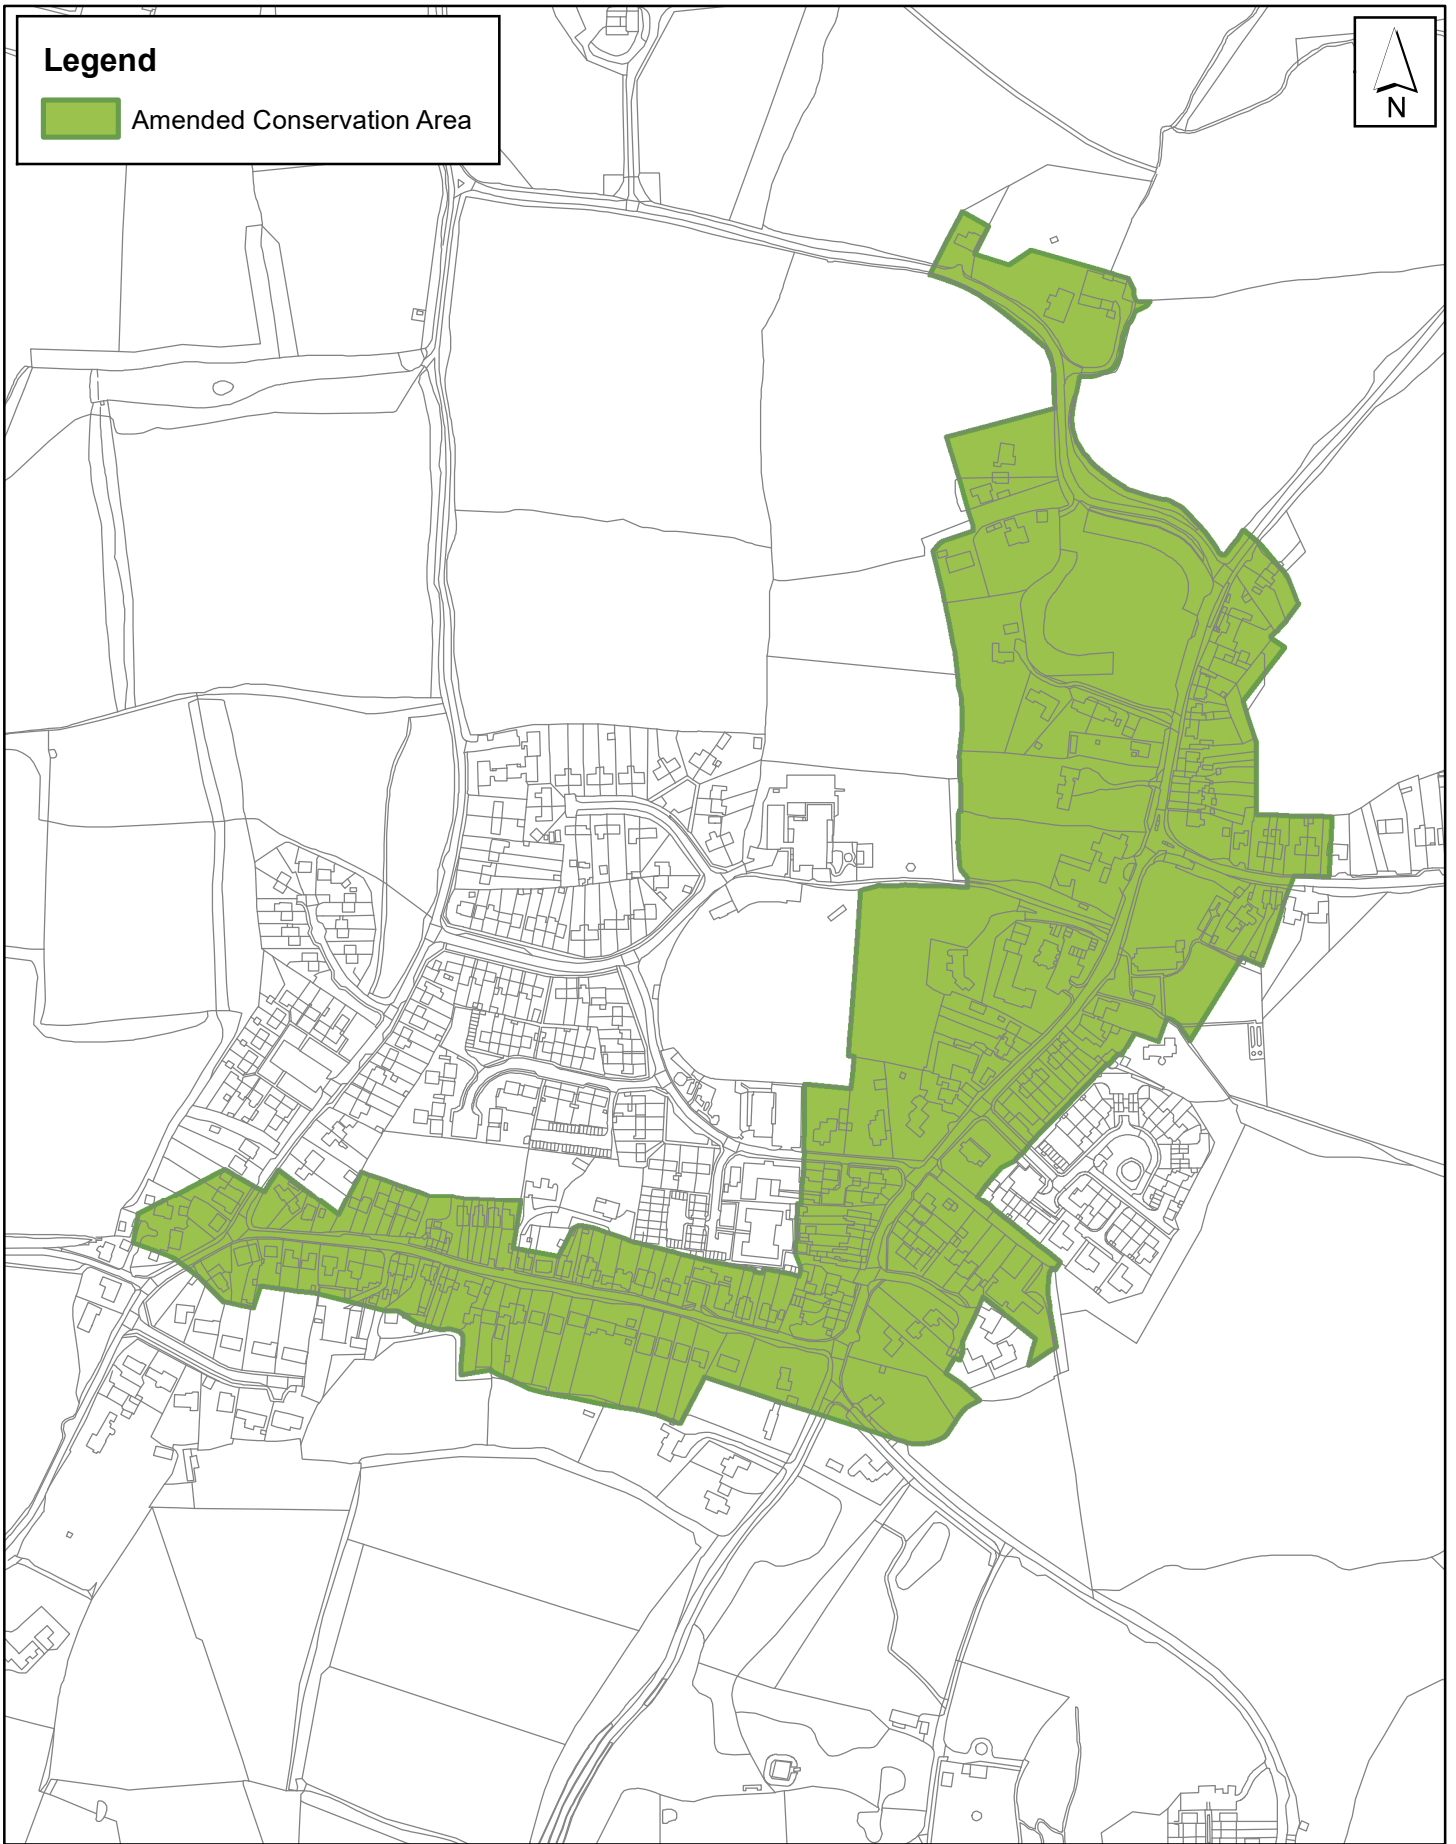

Legend

 Amended Conservation Area

Horsham District Council

Parkside, Chart Way, Horsham
West Sussex RH12 1RL.

Warnham Amended Conservation Area

Reference No :

Date: 24/10/2019

Drawing No :

Scale : 1:5,000 (at A4)

Revisions :

Reproduced by permission of Ordnance Survey map on behalf of HMSO. © Crown copyright and database rights (2019).
Ordnance Survey Licence.100023865