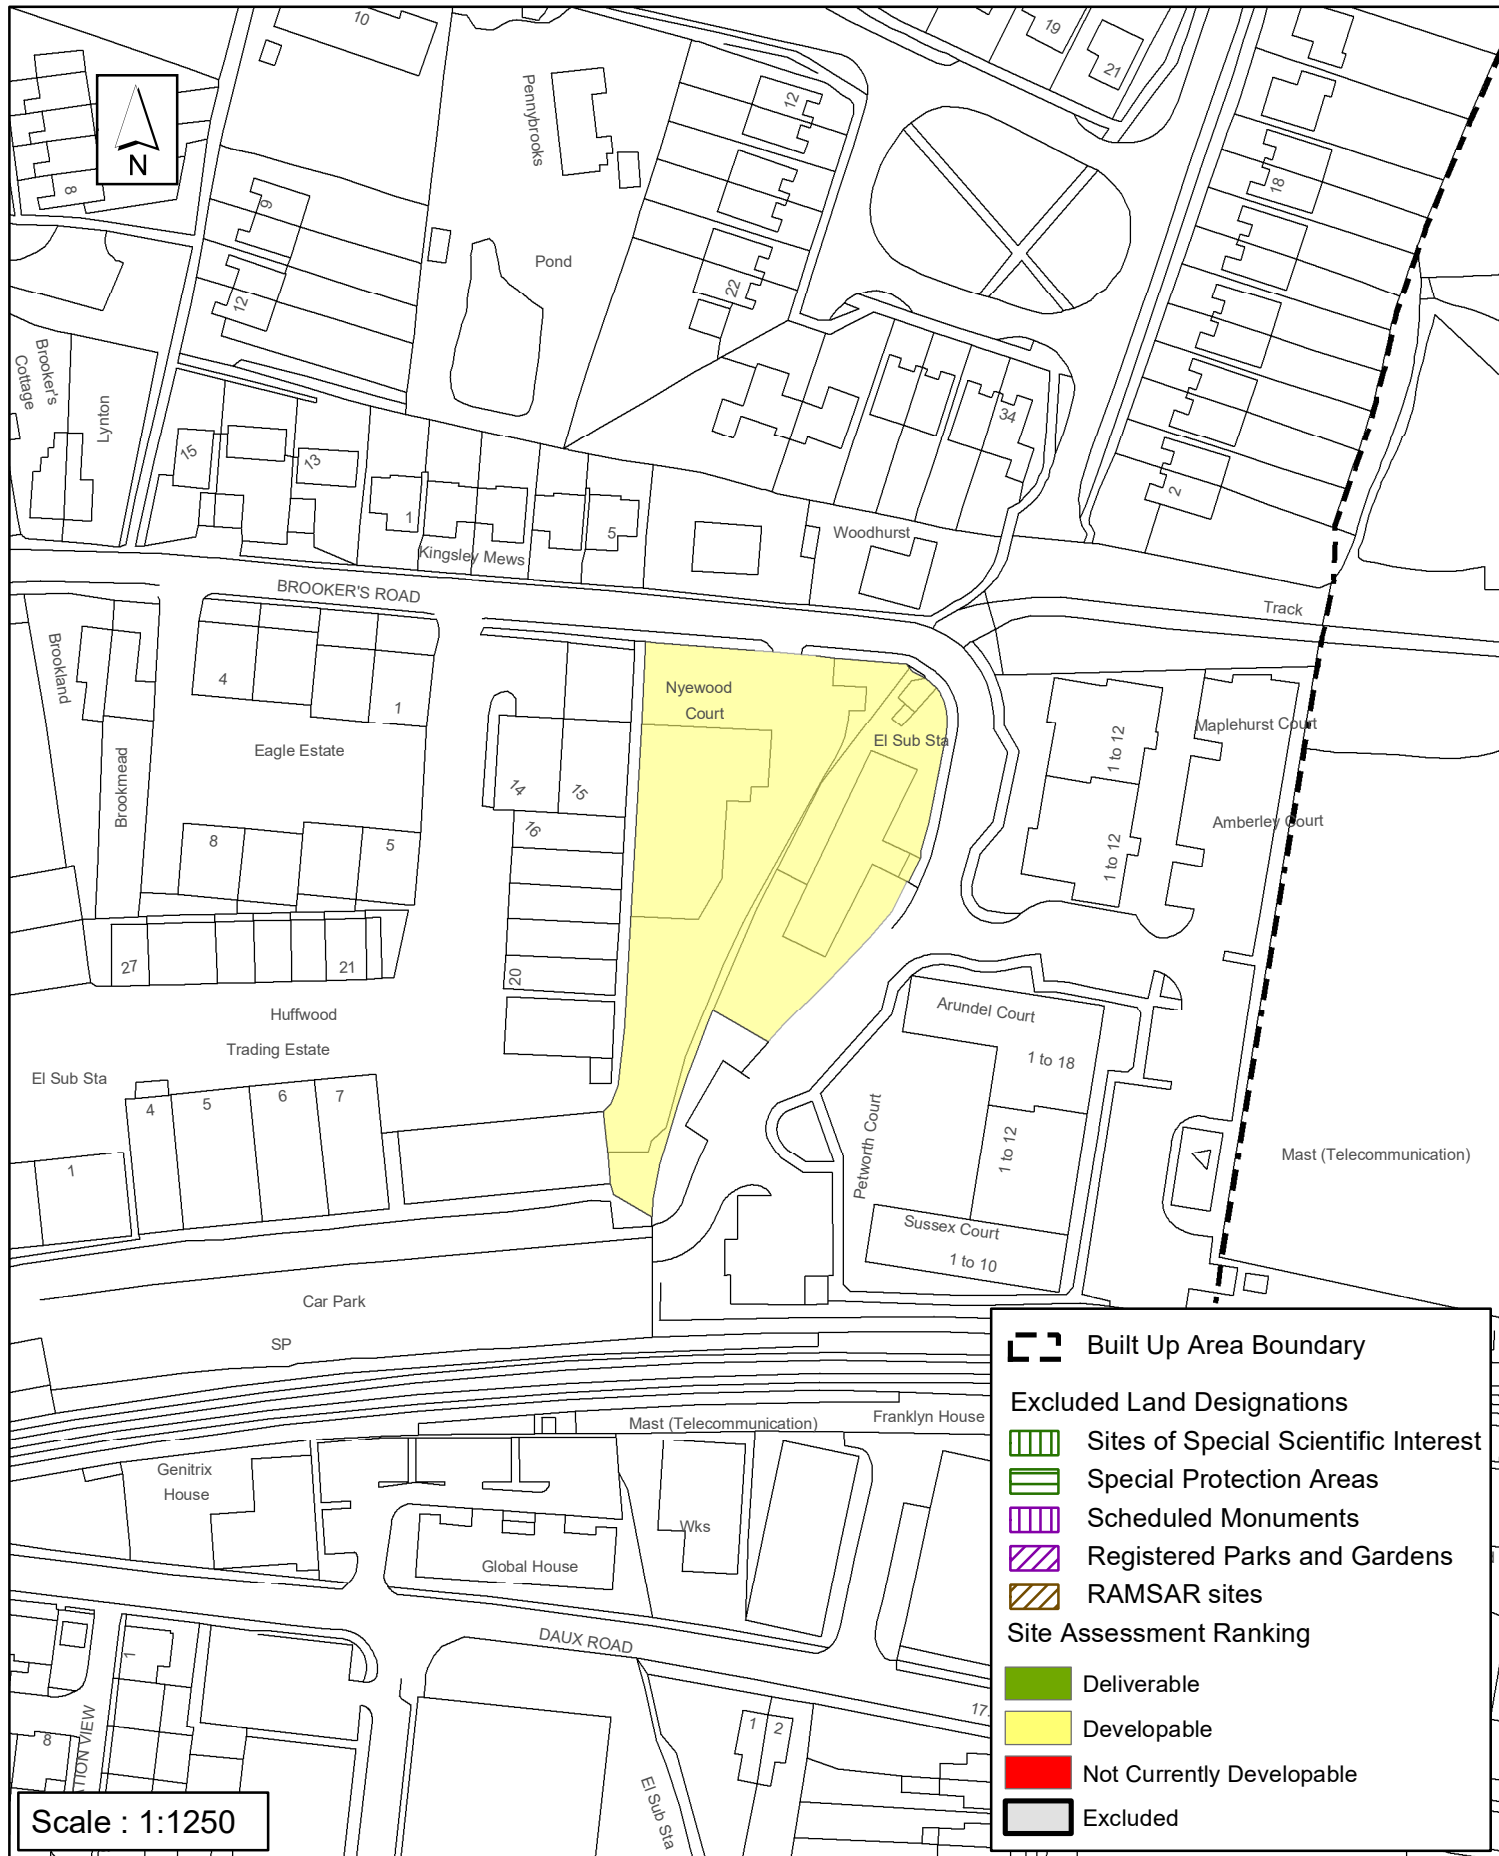

SA - 032 : Nyewood Court, Billingshurst

Reproduced by permission of Ordnance Survey map on behalf of HMSO. © Crown copyright and database rights (2018).
Ordnance Survey Licence.100023865

Date:

Revision:

Horsham District Council

Parkside, Chart Way, Horsham
West Sussex RH12 1RL.
Barbara Childs : Director of Place