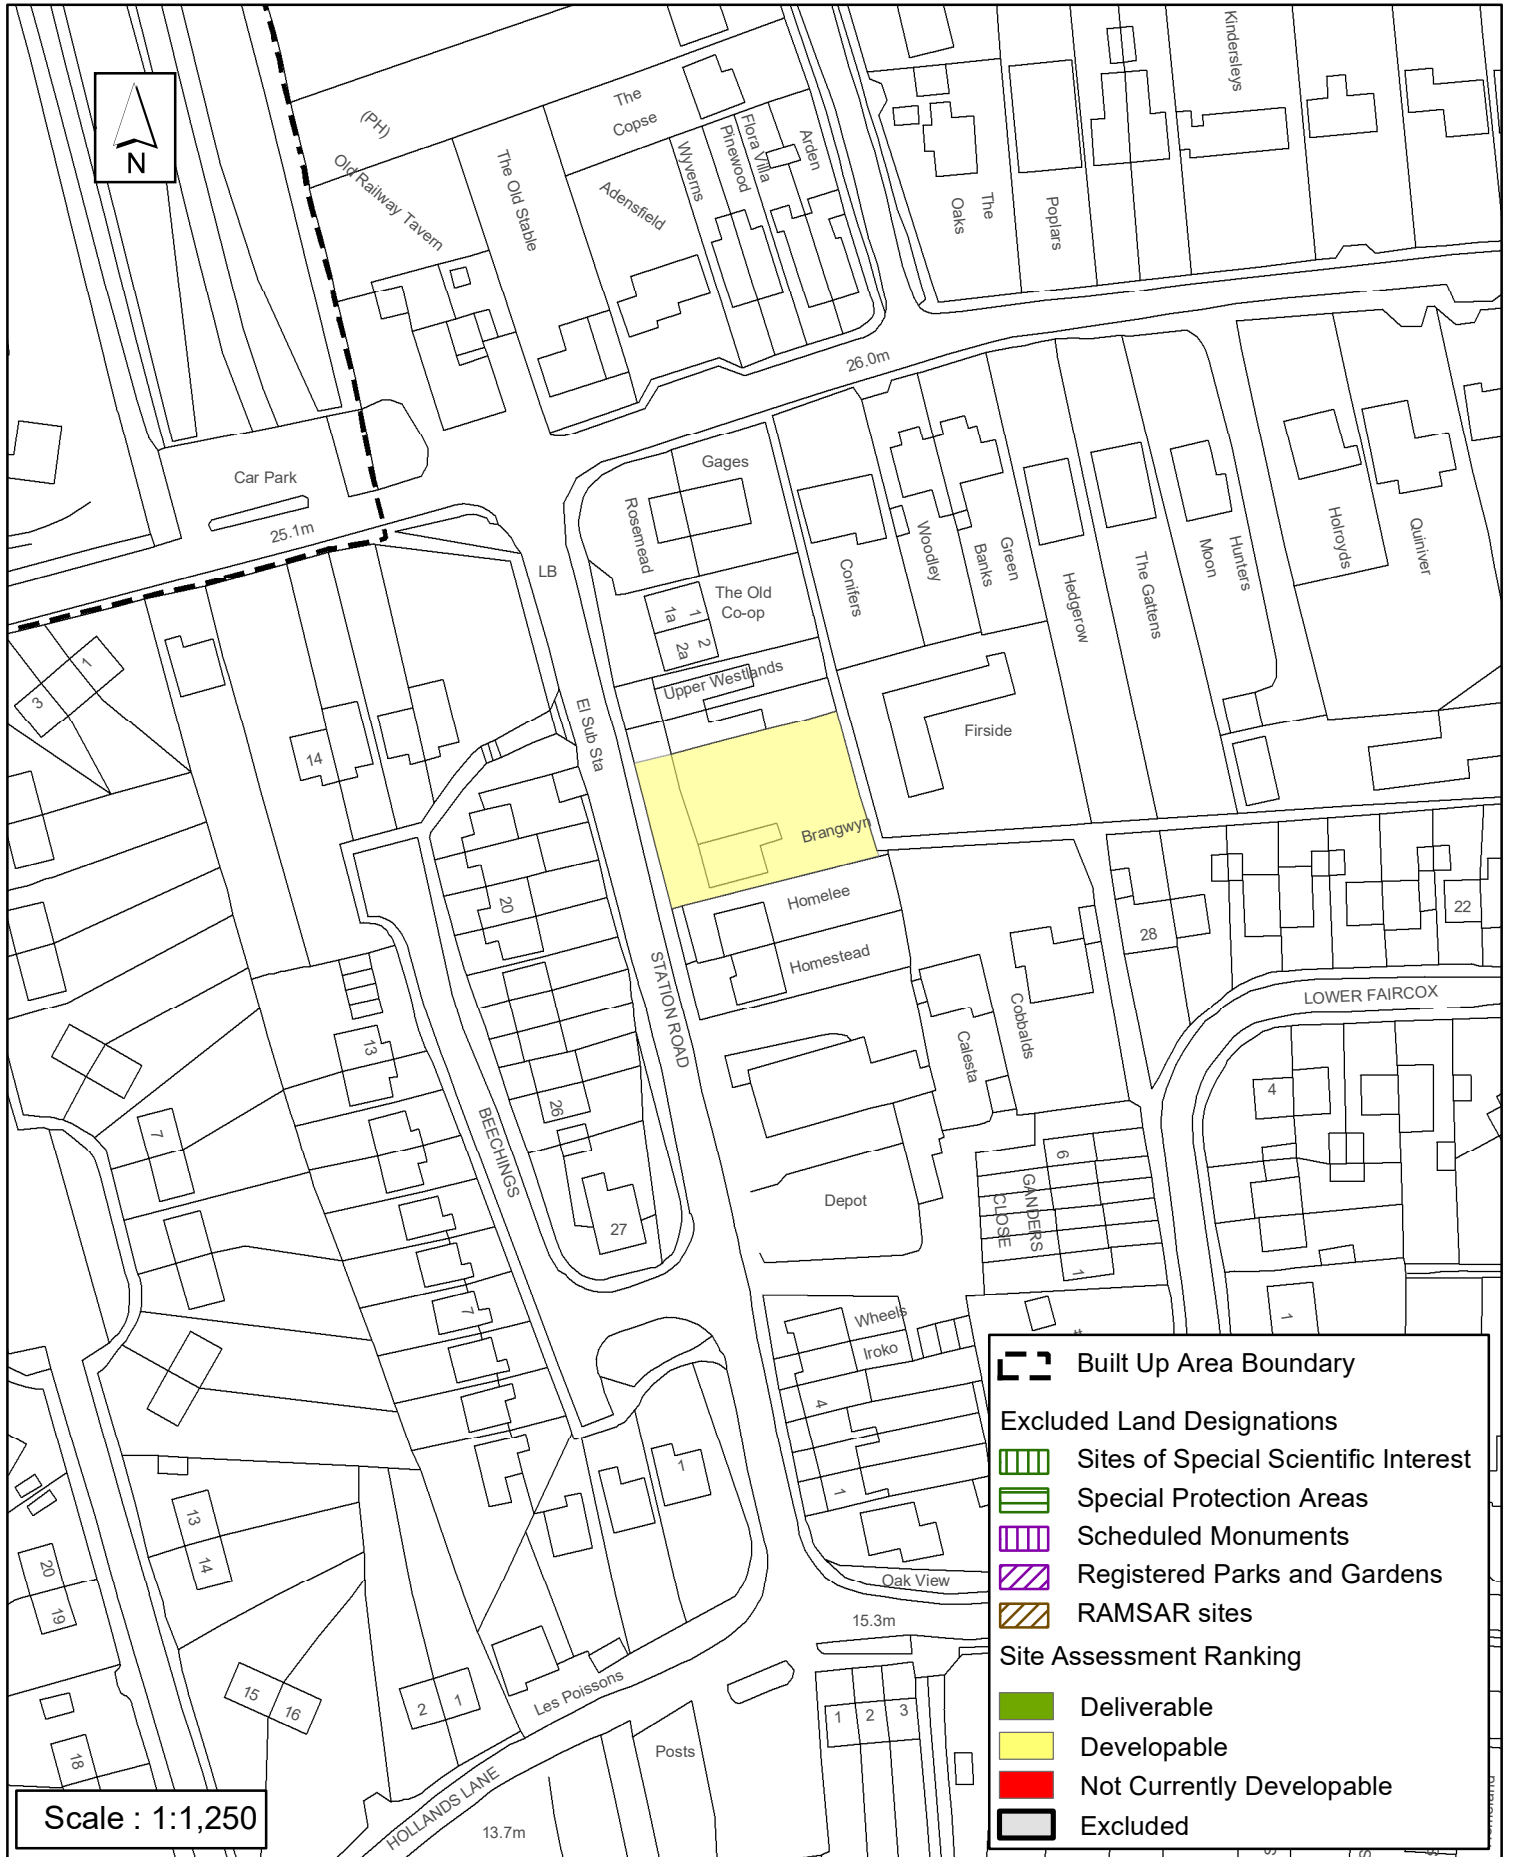

SA-511 : Village Stores, Station Road, Henfield

Reproduced by permission of Ordnance Survey map on behalf of HMSO. © Crown copyright and database rights (2018). Ordnance Survey Licence.100023865

Date:

Revision: