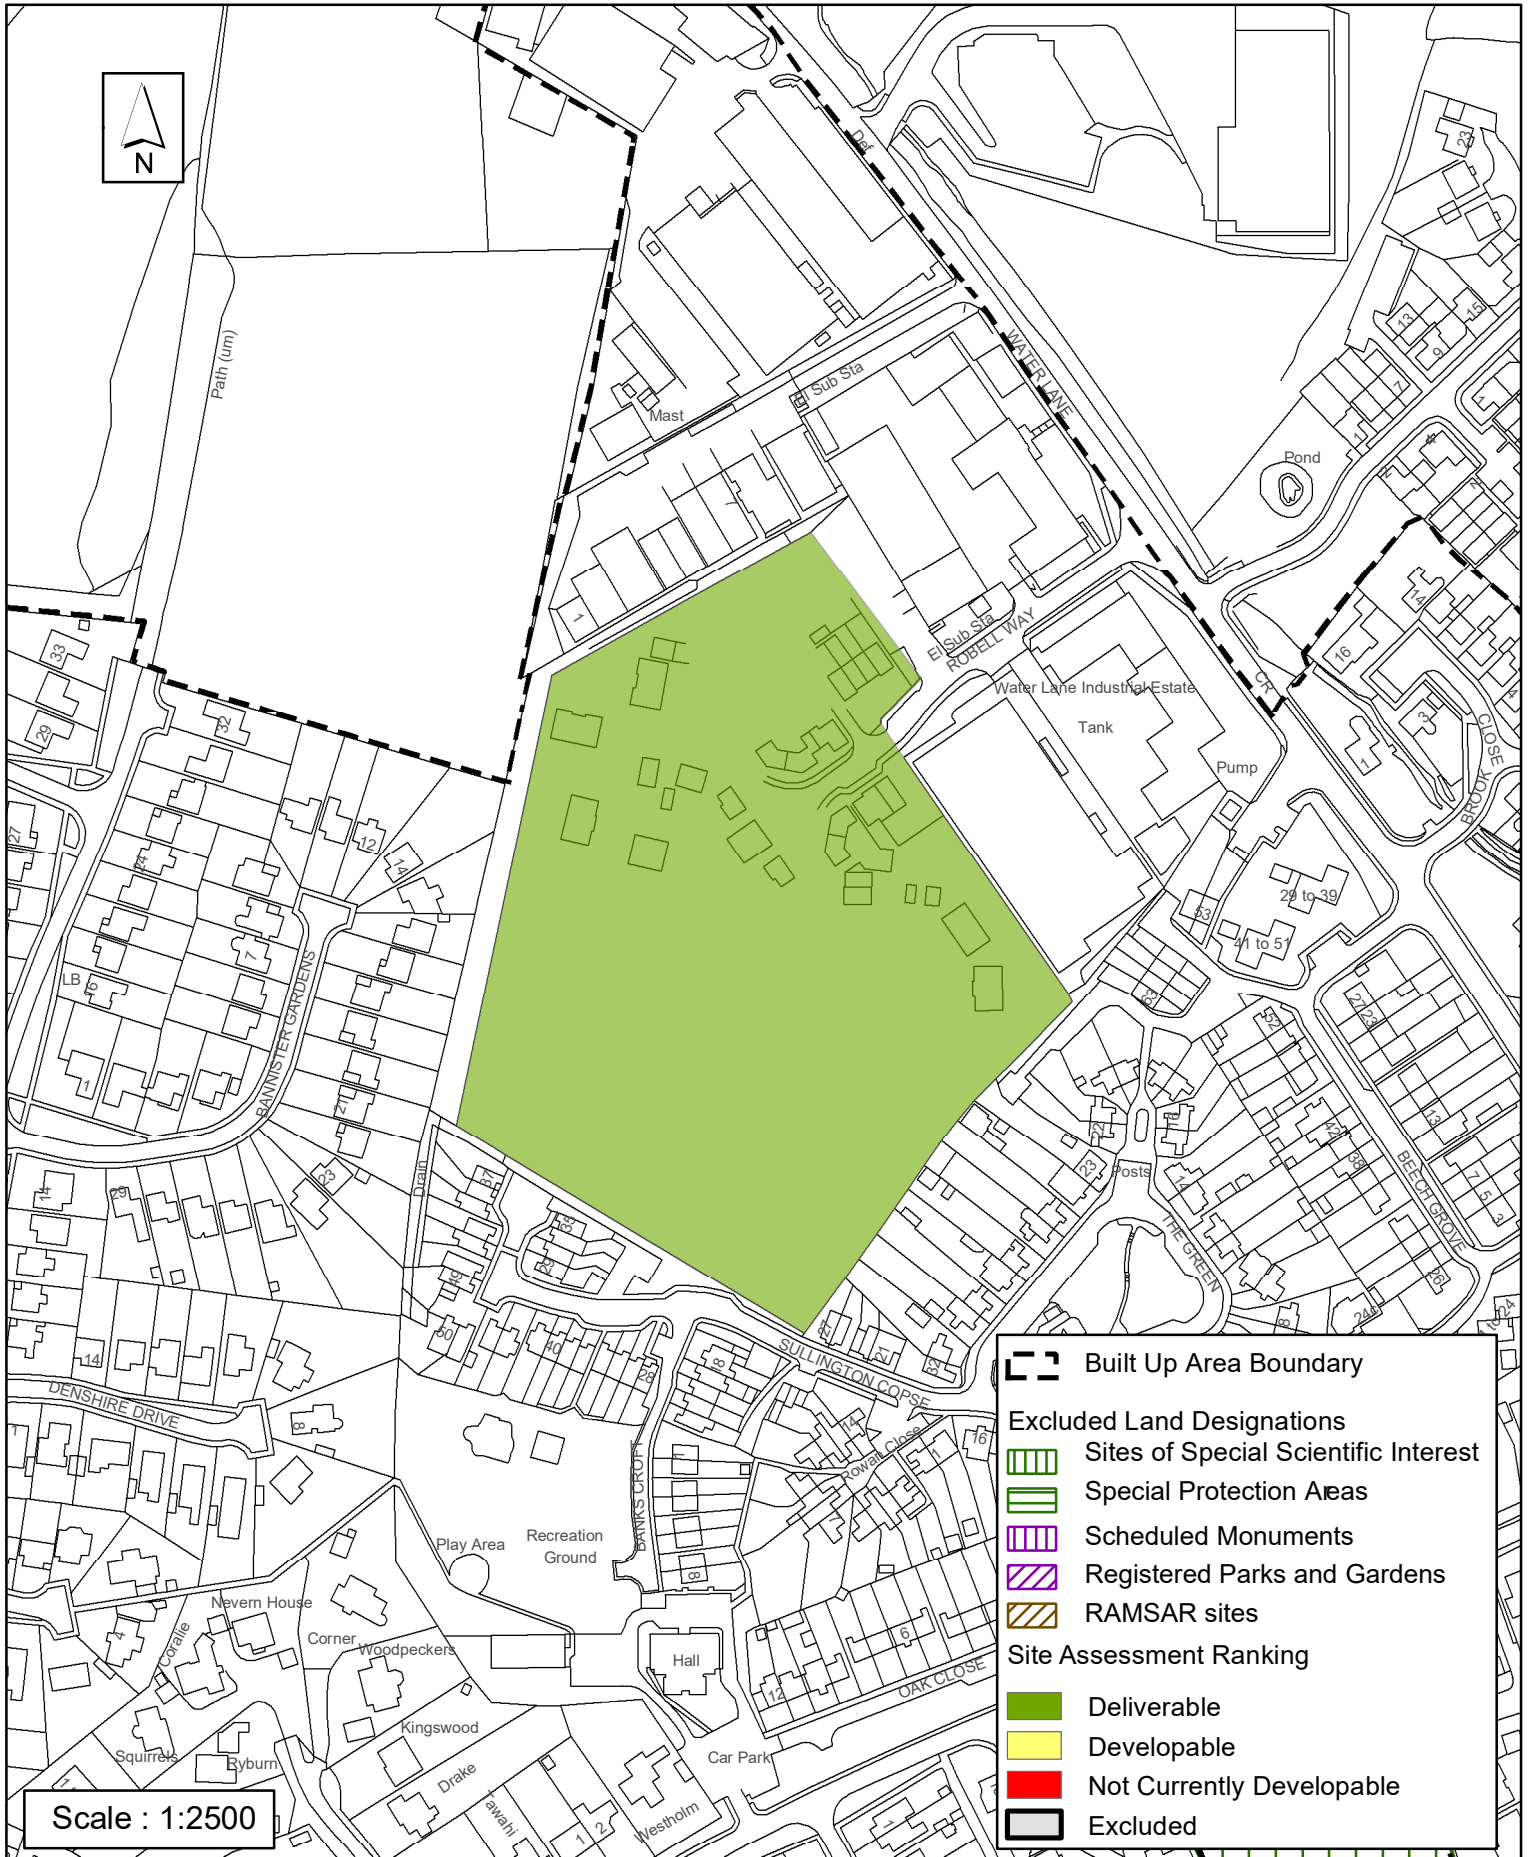

SA -518: Robell Way ('Paula Rosa'), Sullington, Storrington and Sullington

Reproduced by permission of Ordnance Survey map on behalf of HMSO. © Crown copyright and database rights (2018). Ordnance Survey Licence.100023865

Date: 25/06/2018

Revision:

Horsham District Council

Parkside, Chart Way, Horsham
West Sussex RH12 1RL.
Barbara Childs : Director of Place