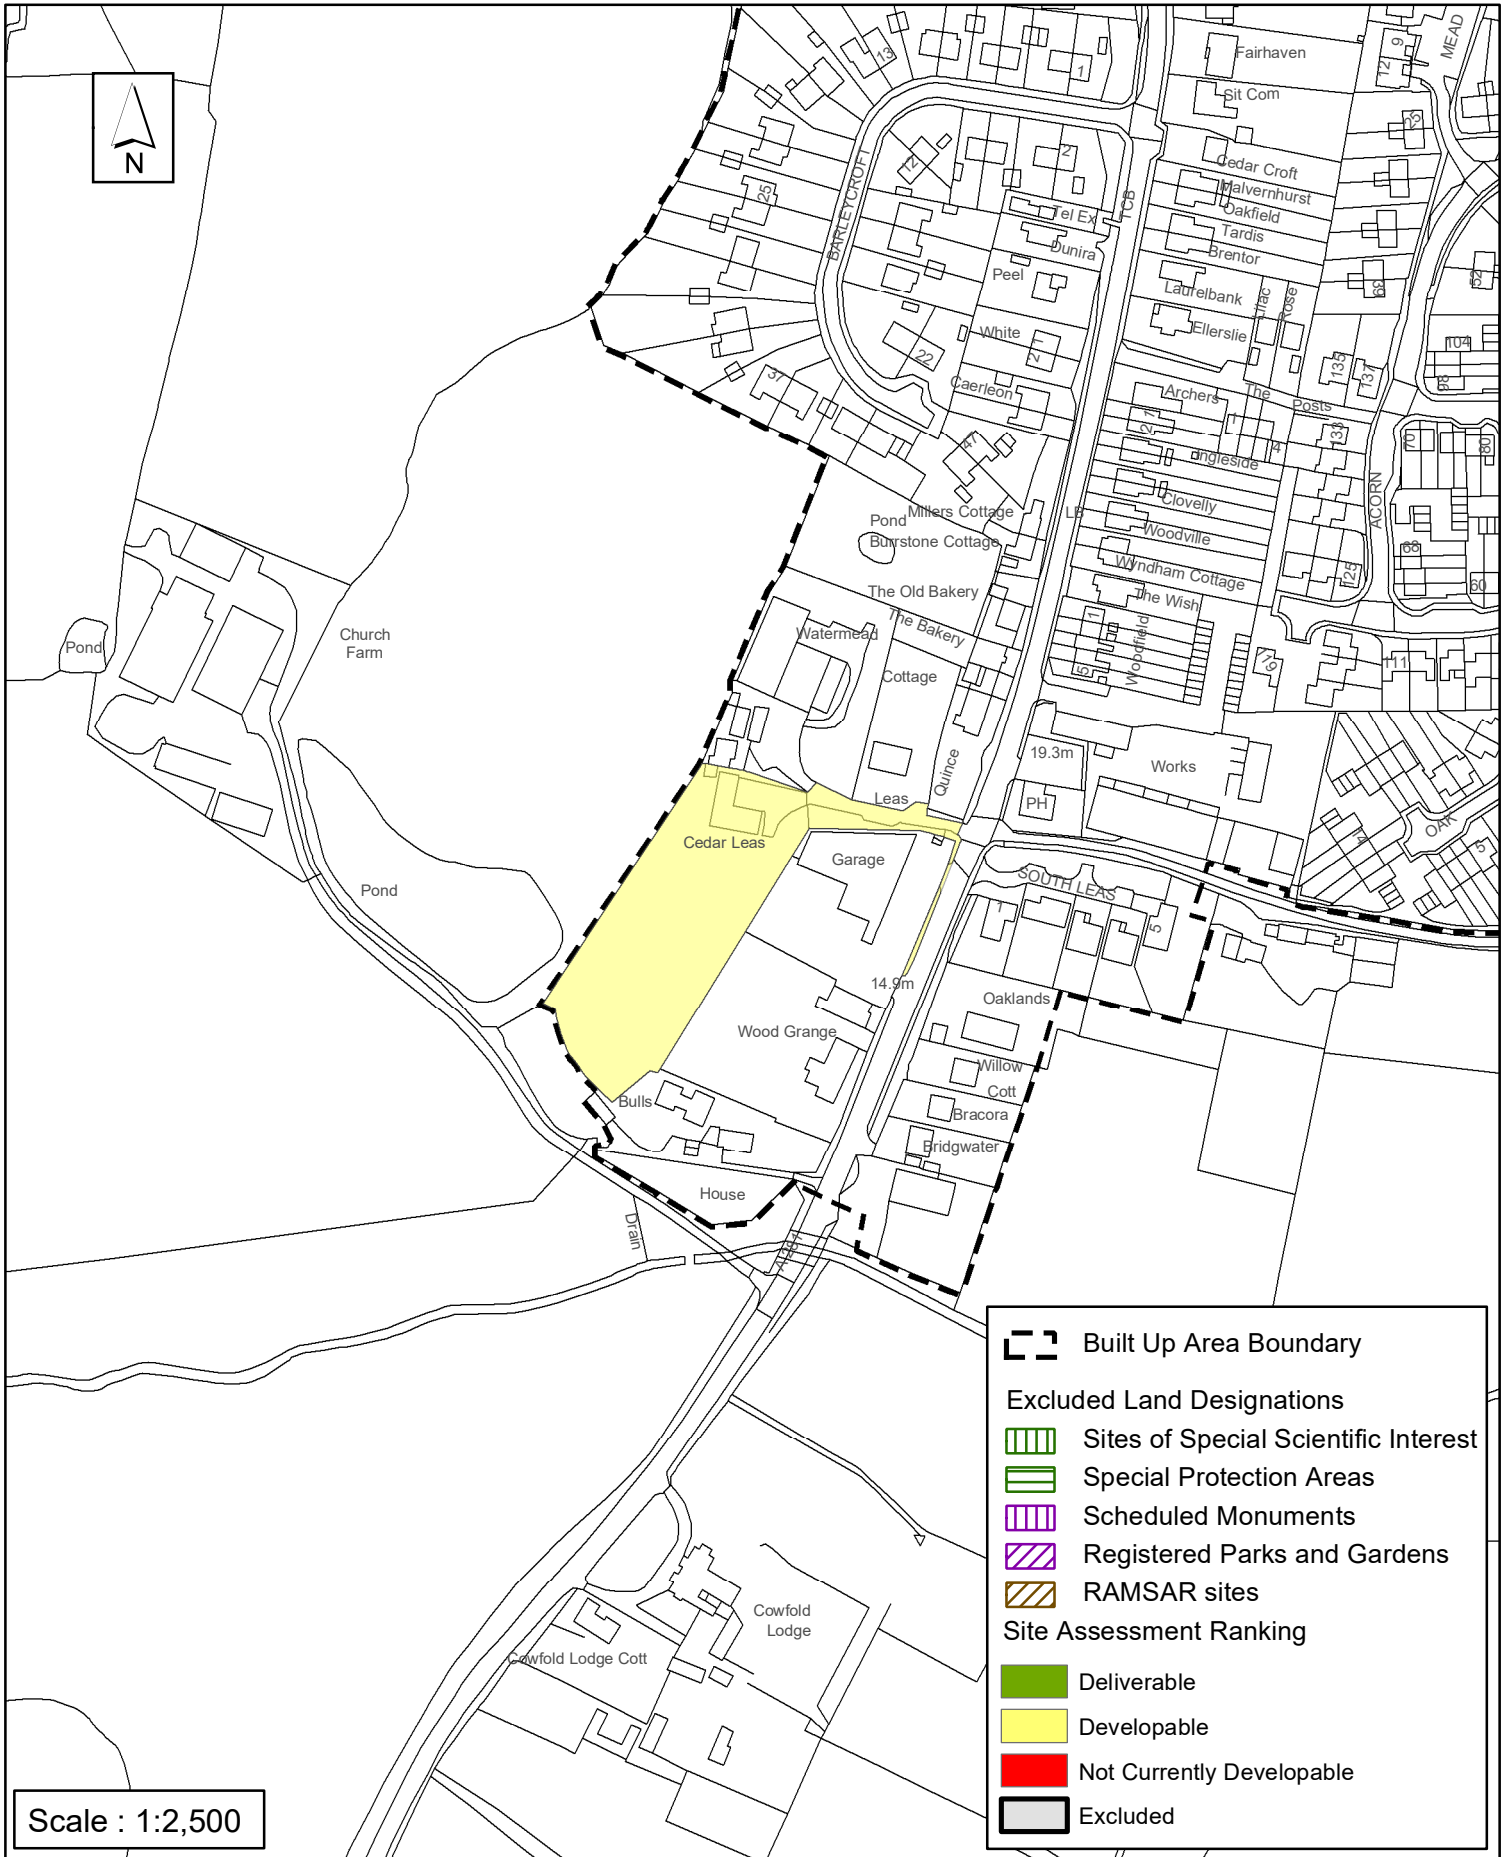

# SA - 682: Land at Cedar Leas, Cowfold

Reproduced by permission of Ordnance Survey map on behalf of HMSO. © Crown copyright and database rights (2018). Ordnance Survey Licence.100023865

Date:

Revision:

## Horsham District Council

Parkside, Chart Way, Horsham  
West Sussex RH12 1RL.  
Barbara Childs : Director of Place