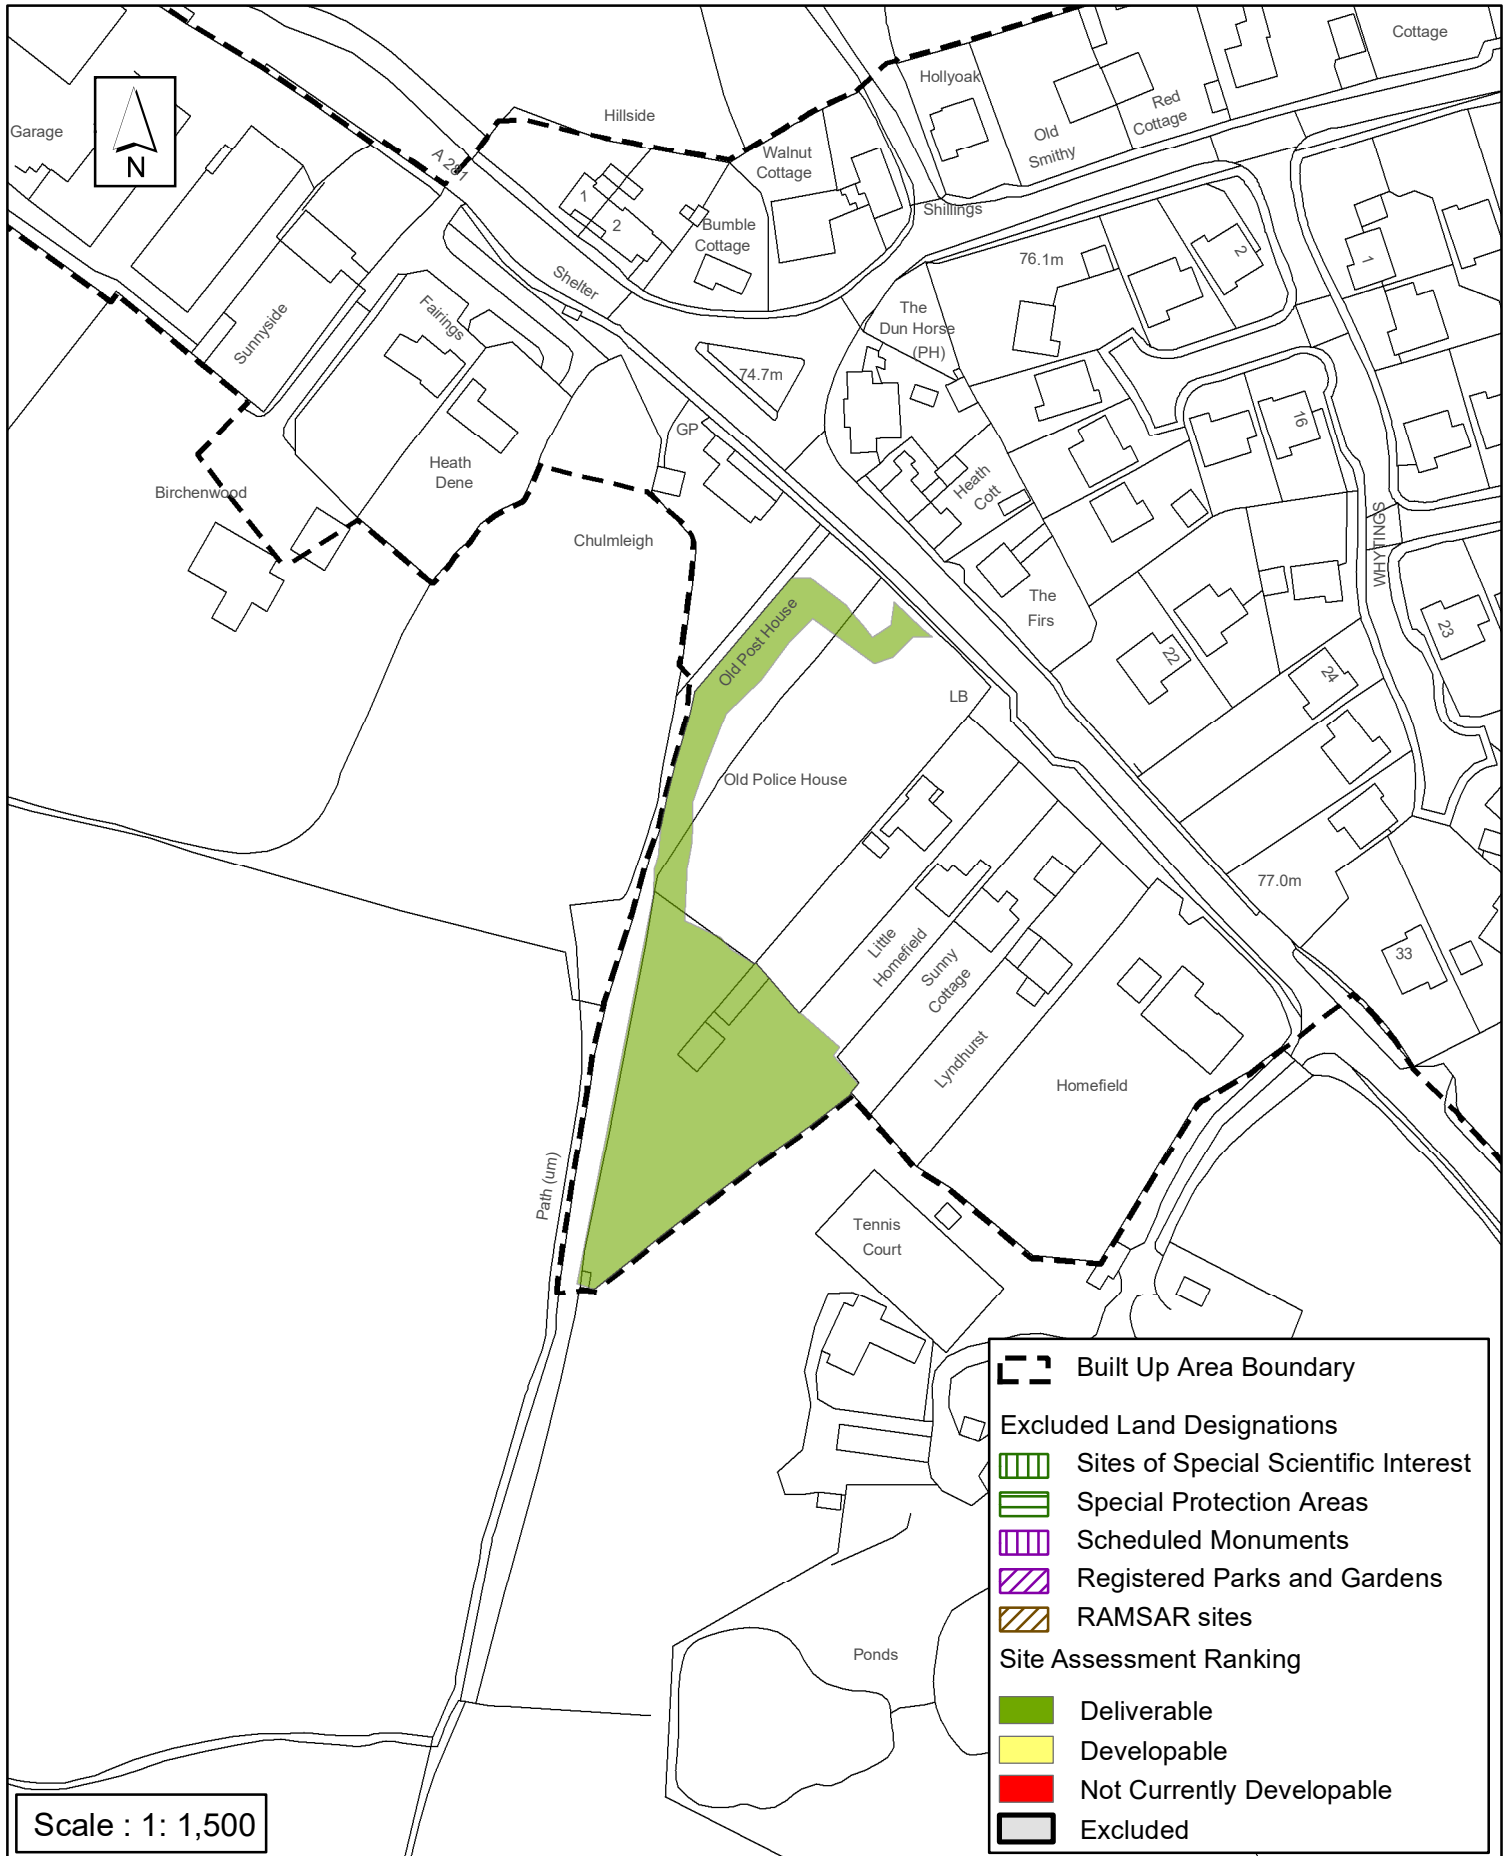

SA - 709: Land at Little Homefield, Nuthurst

Reproduced by permission of Ordnance Survey map on behalf of HMSO. © Crown copyright and database rights (2018).
Ordnance Survey Licence.100023865

Date: 16/07/2018

Revision: 24/06/2019

Horsham District Council

Parkside, Chart Way, Horsham
West Sussex RH12 1RL
Barbara Childs : Director of Place