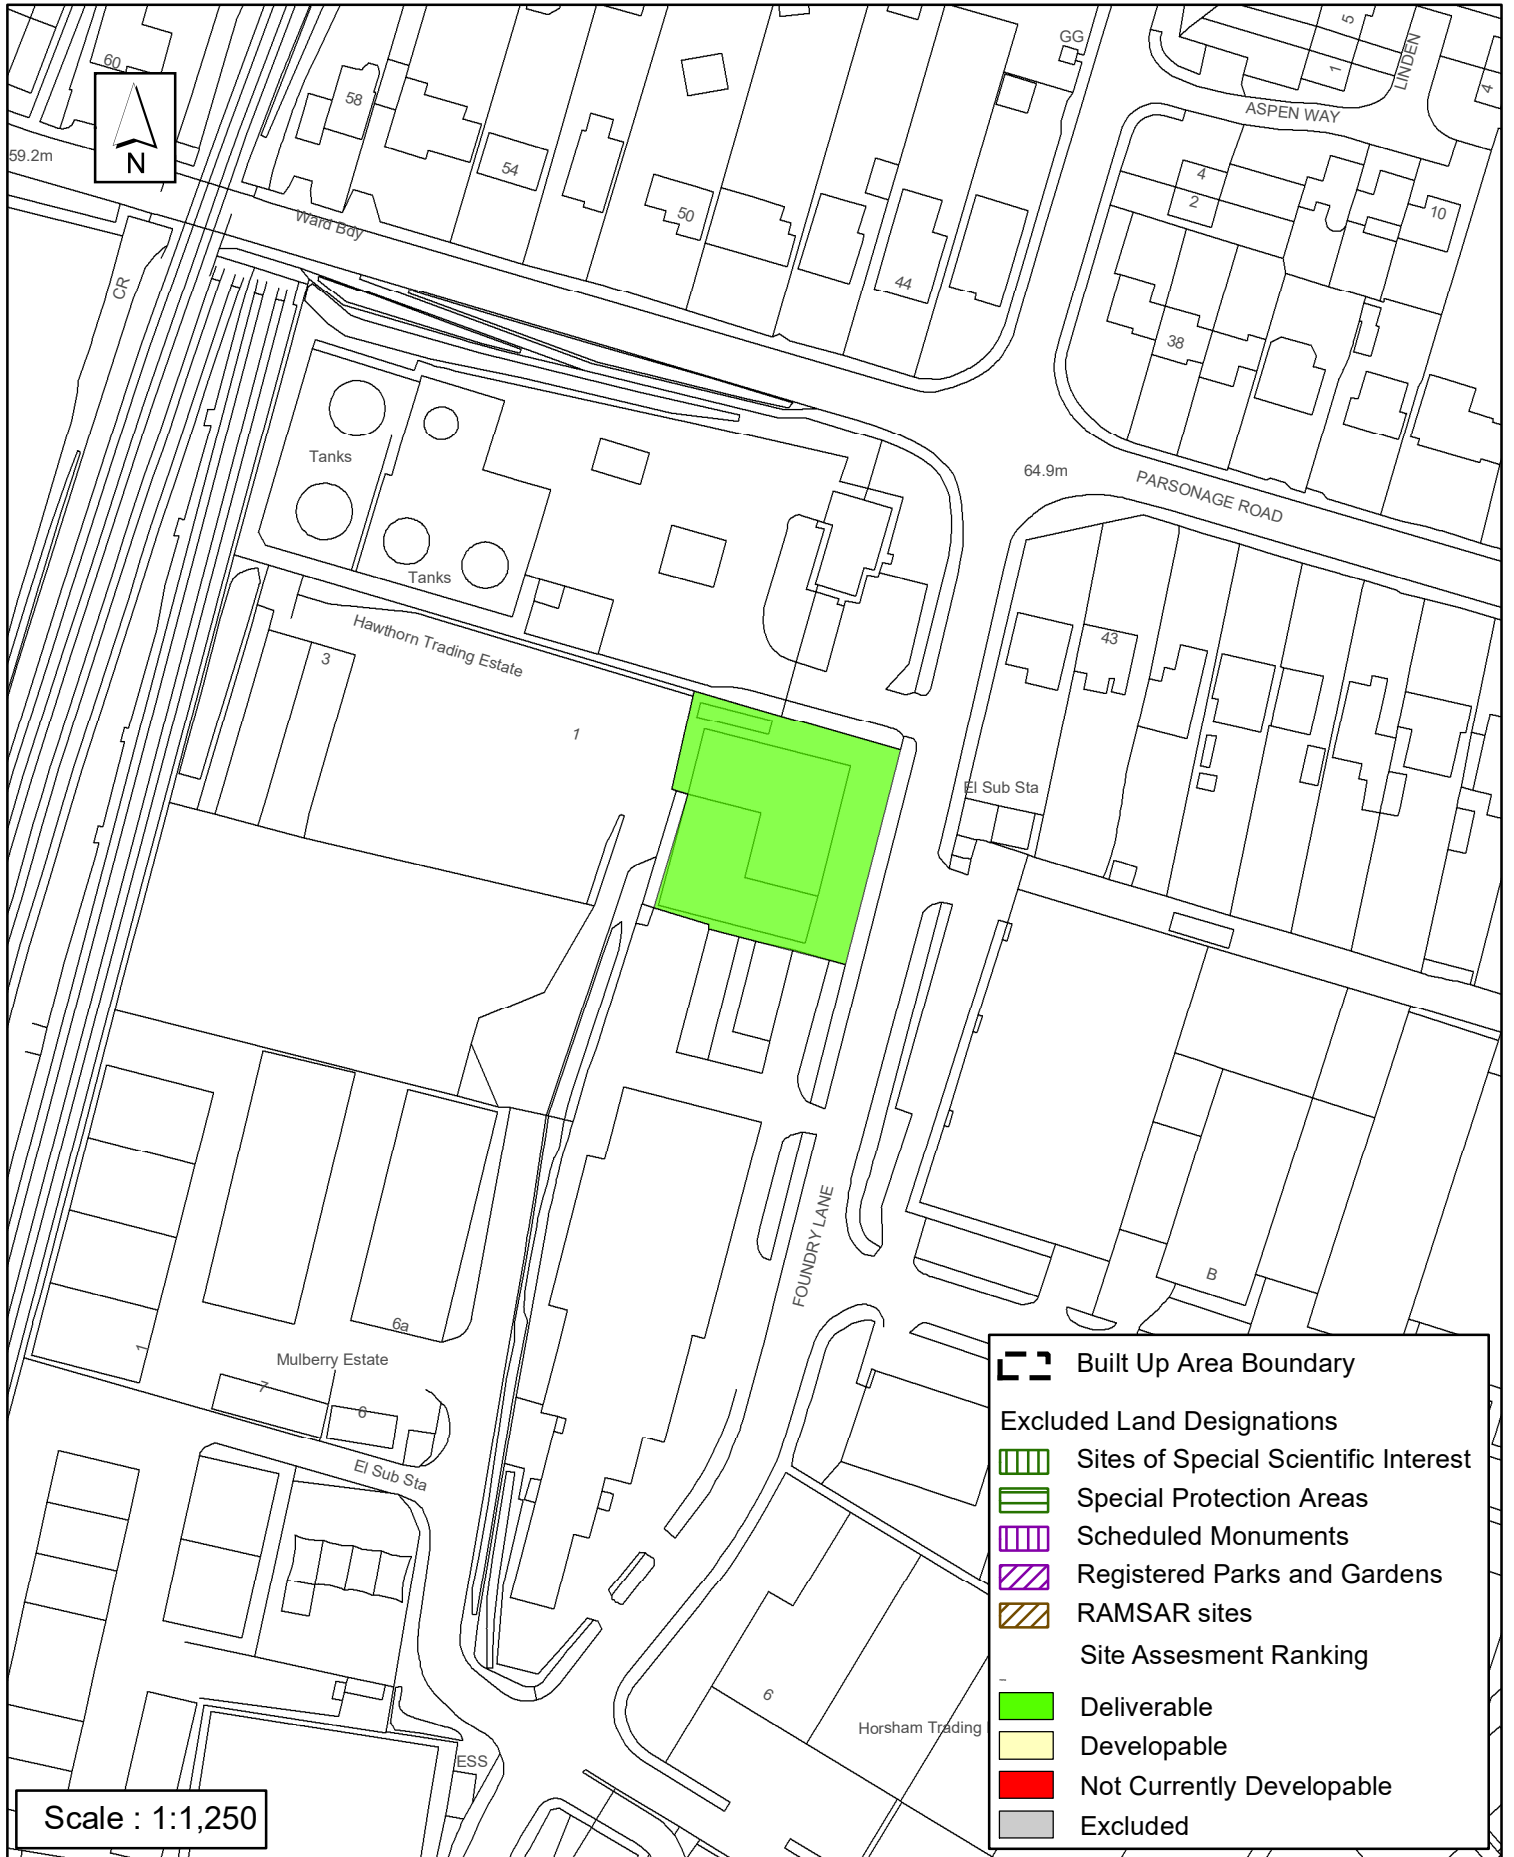

SA - 773: Abbey House Horsham

Reproduced by permission of Ordnance Survey map on behalf of HMSO. © Crown copyright and database rights (2019). Ordnance Survey Licence.100023865

Date: 30/04/2019

Revision: 30/05/2019