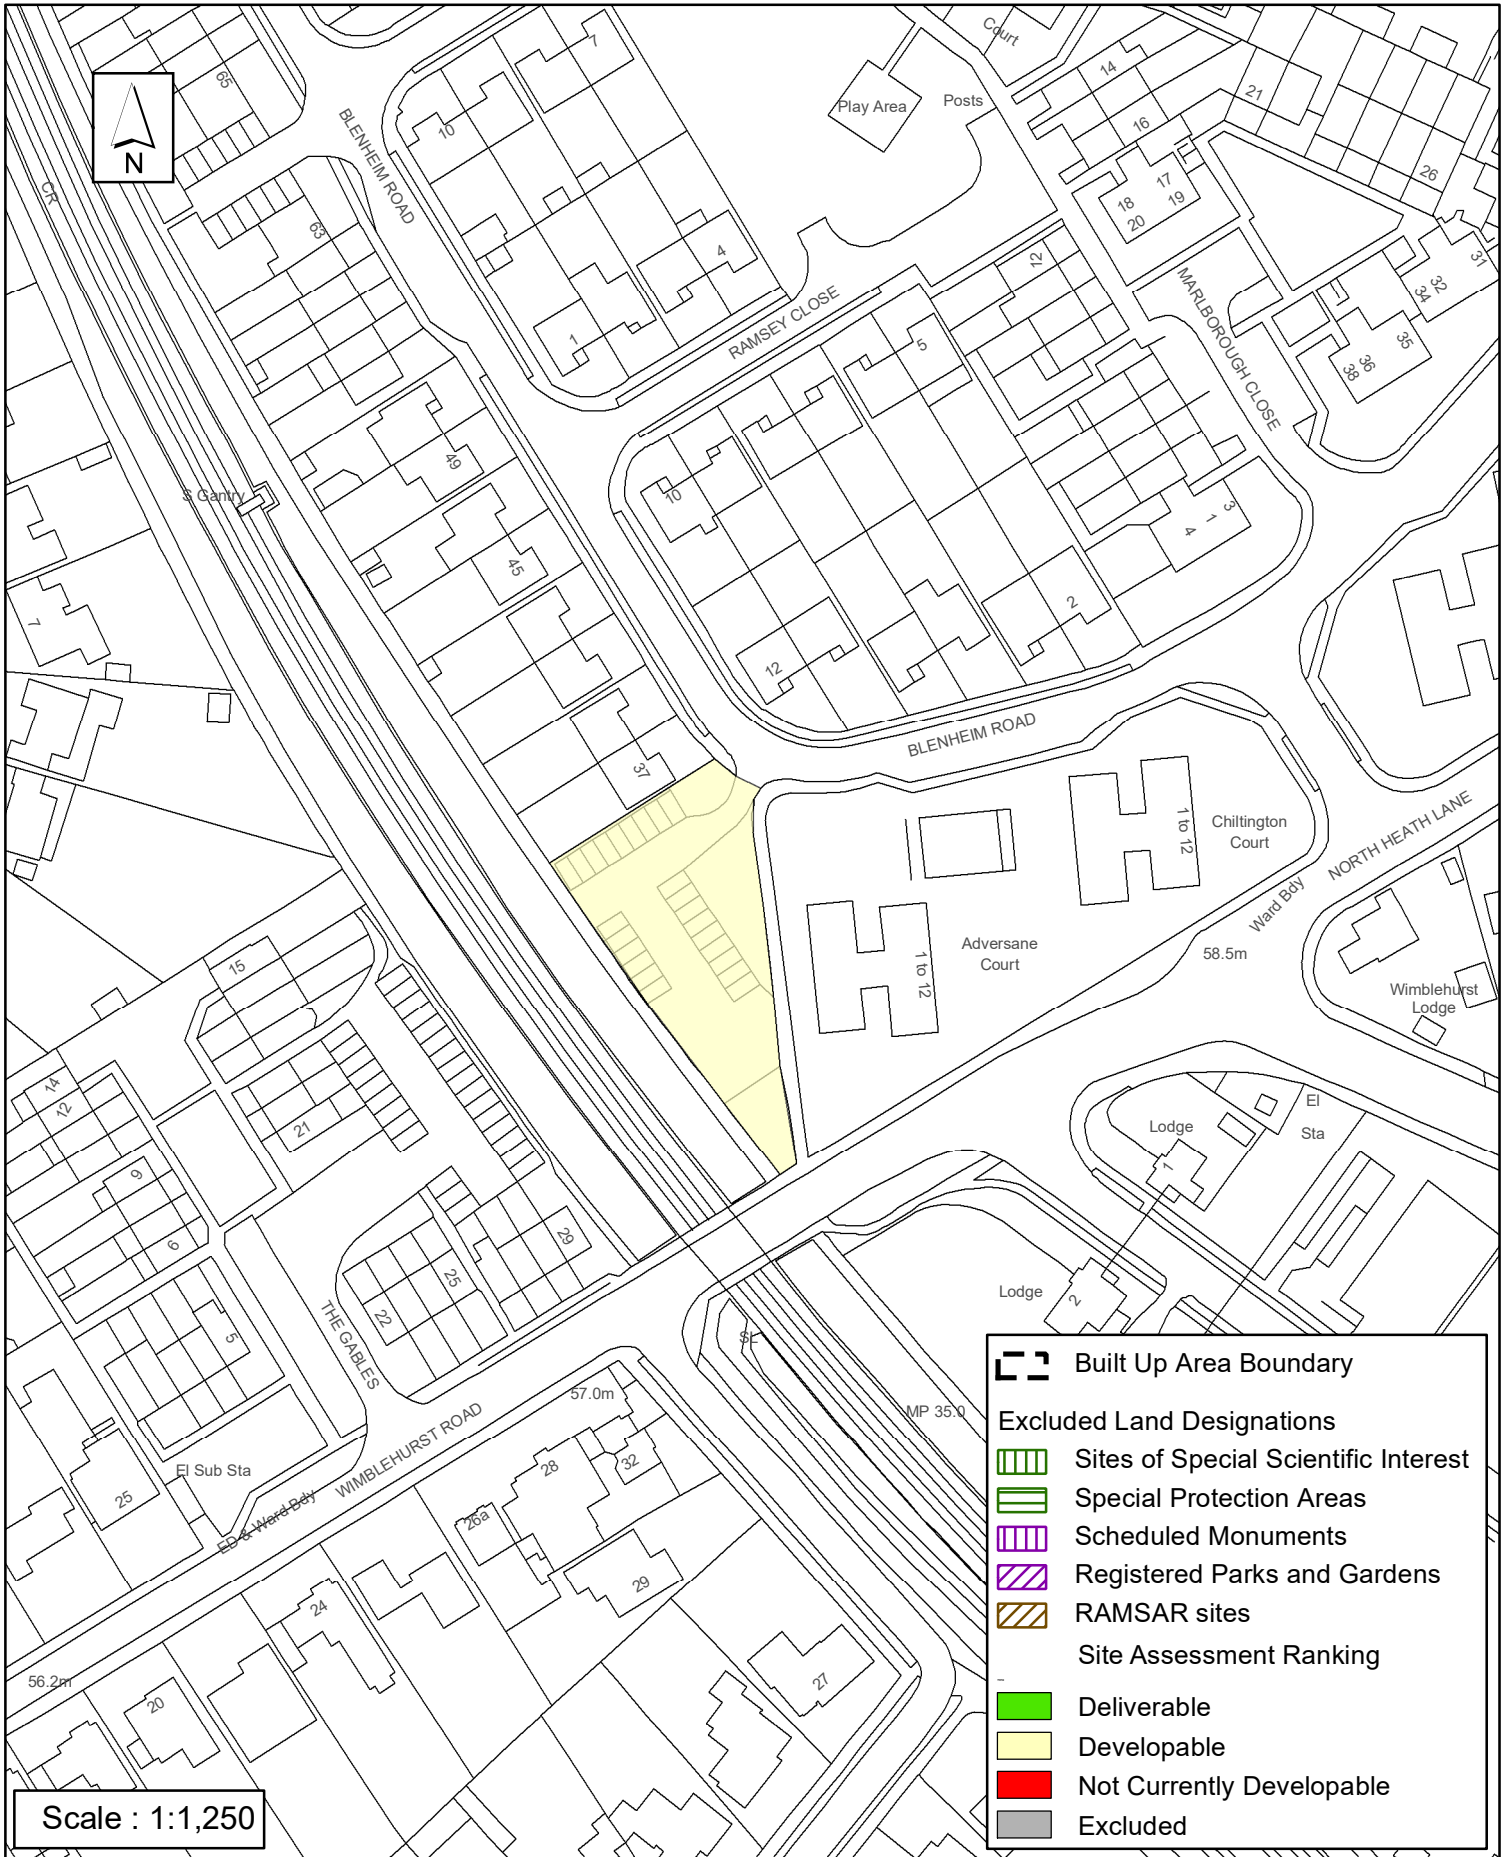

SA - 774: Garage Block Adversane Court

Reproduced by permission of Ordnance Survey map on behalf of HMSO. © Crown copyright and database rights (2019).
Ordnance Survey Licence.100023865

Date: 30/04/2019

Revision:

Horsham District Council

Parkside, Chart Way, Horsham
West Sussex RH12 1RL.
Barbara Childs : Director of Place