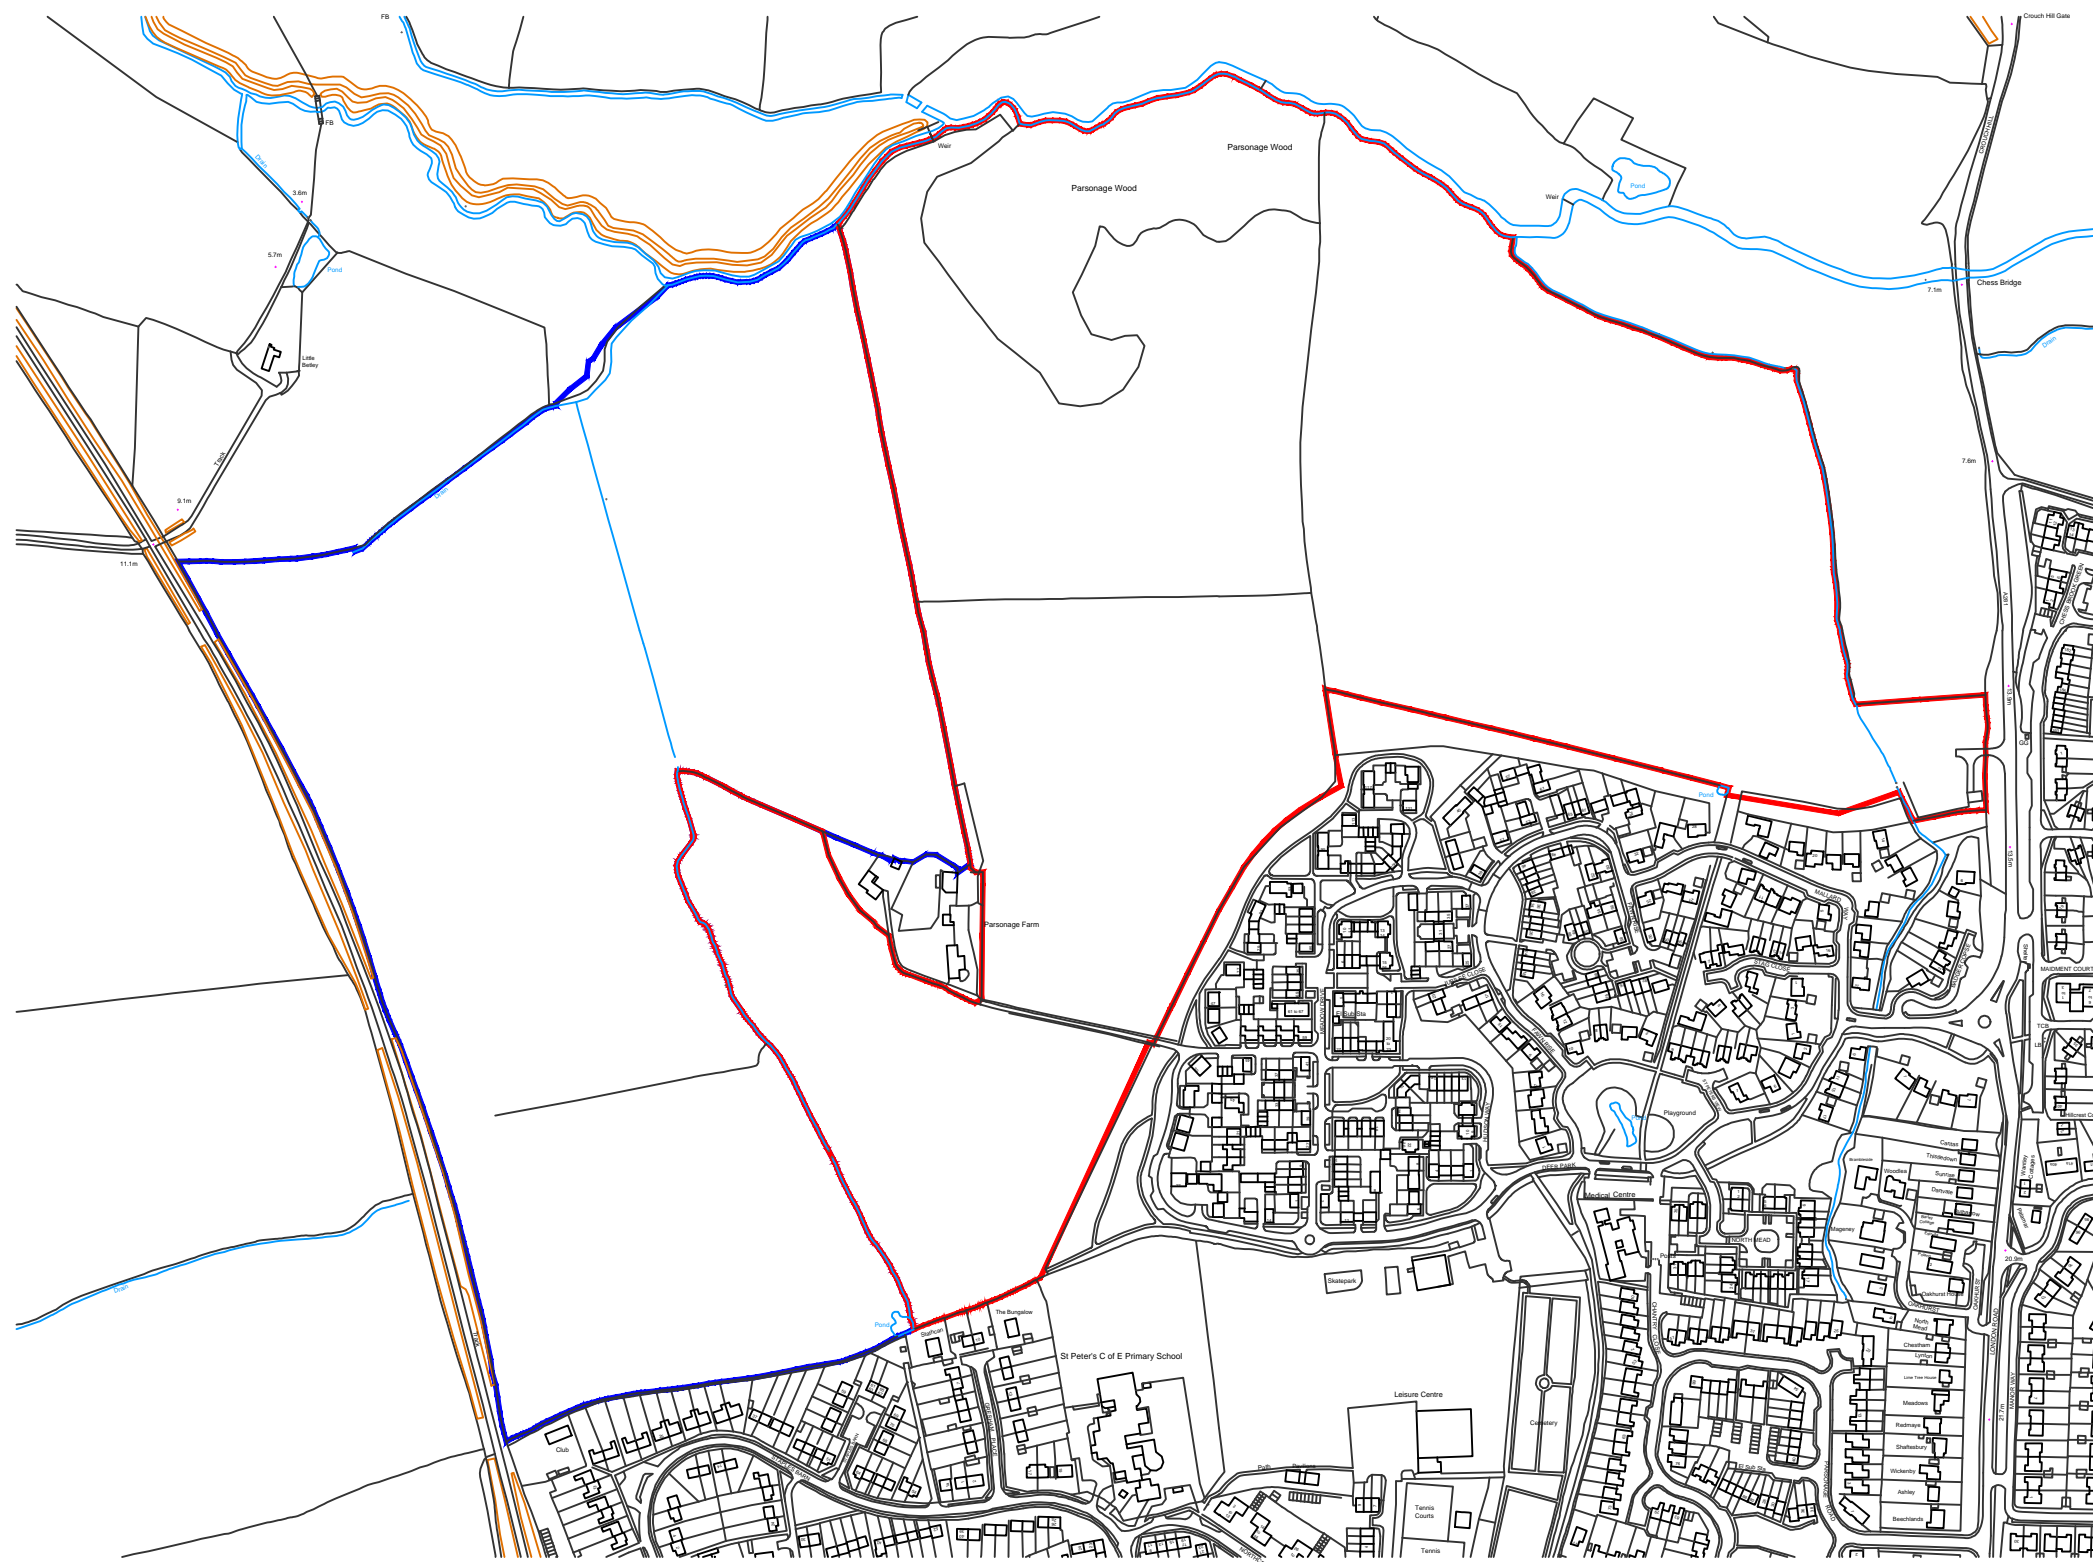

The scaling of this drawing cannot be assured

Revision	Date	Drn	Ckd
C Site northern boundary amended	23.05.18	EB	CDB

**Legend**

	Site Boundary	31.5 Ha
	Additional land	21.9 Ha
	<b>TOTAL</b>	<b>53.4 Ha</b>

Project  
**Parsonage Farm  
 Henfield**  
 Drawing Title  
**Site Boundary Plan**

Date	Scale	Drawn by	Check by
27.09.17	1:5000 @ A3	KU	EB
Project No	Drawing No	Revision	
28075	9000	C	

Planning • Master Planning & Urban Design • Architecture •  
 Landscape Planning & Design • Environmental Planning • Graphic  
 Communication • Public Engagement • Development Economics