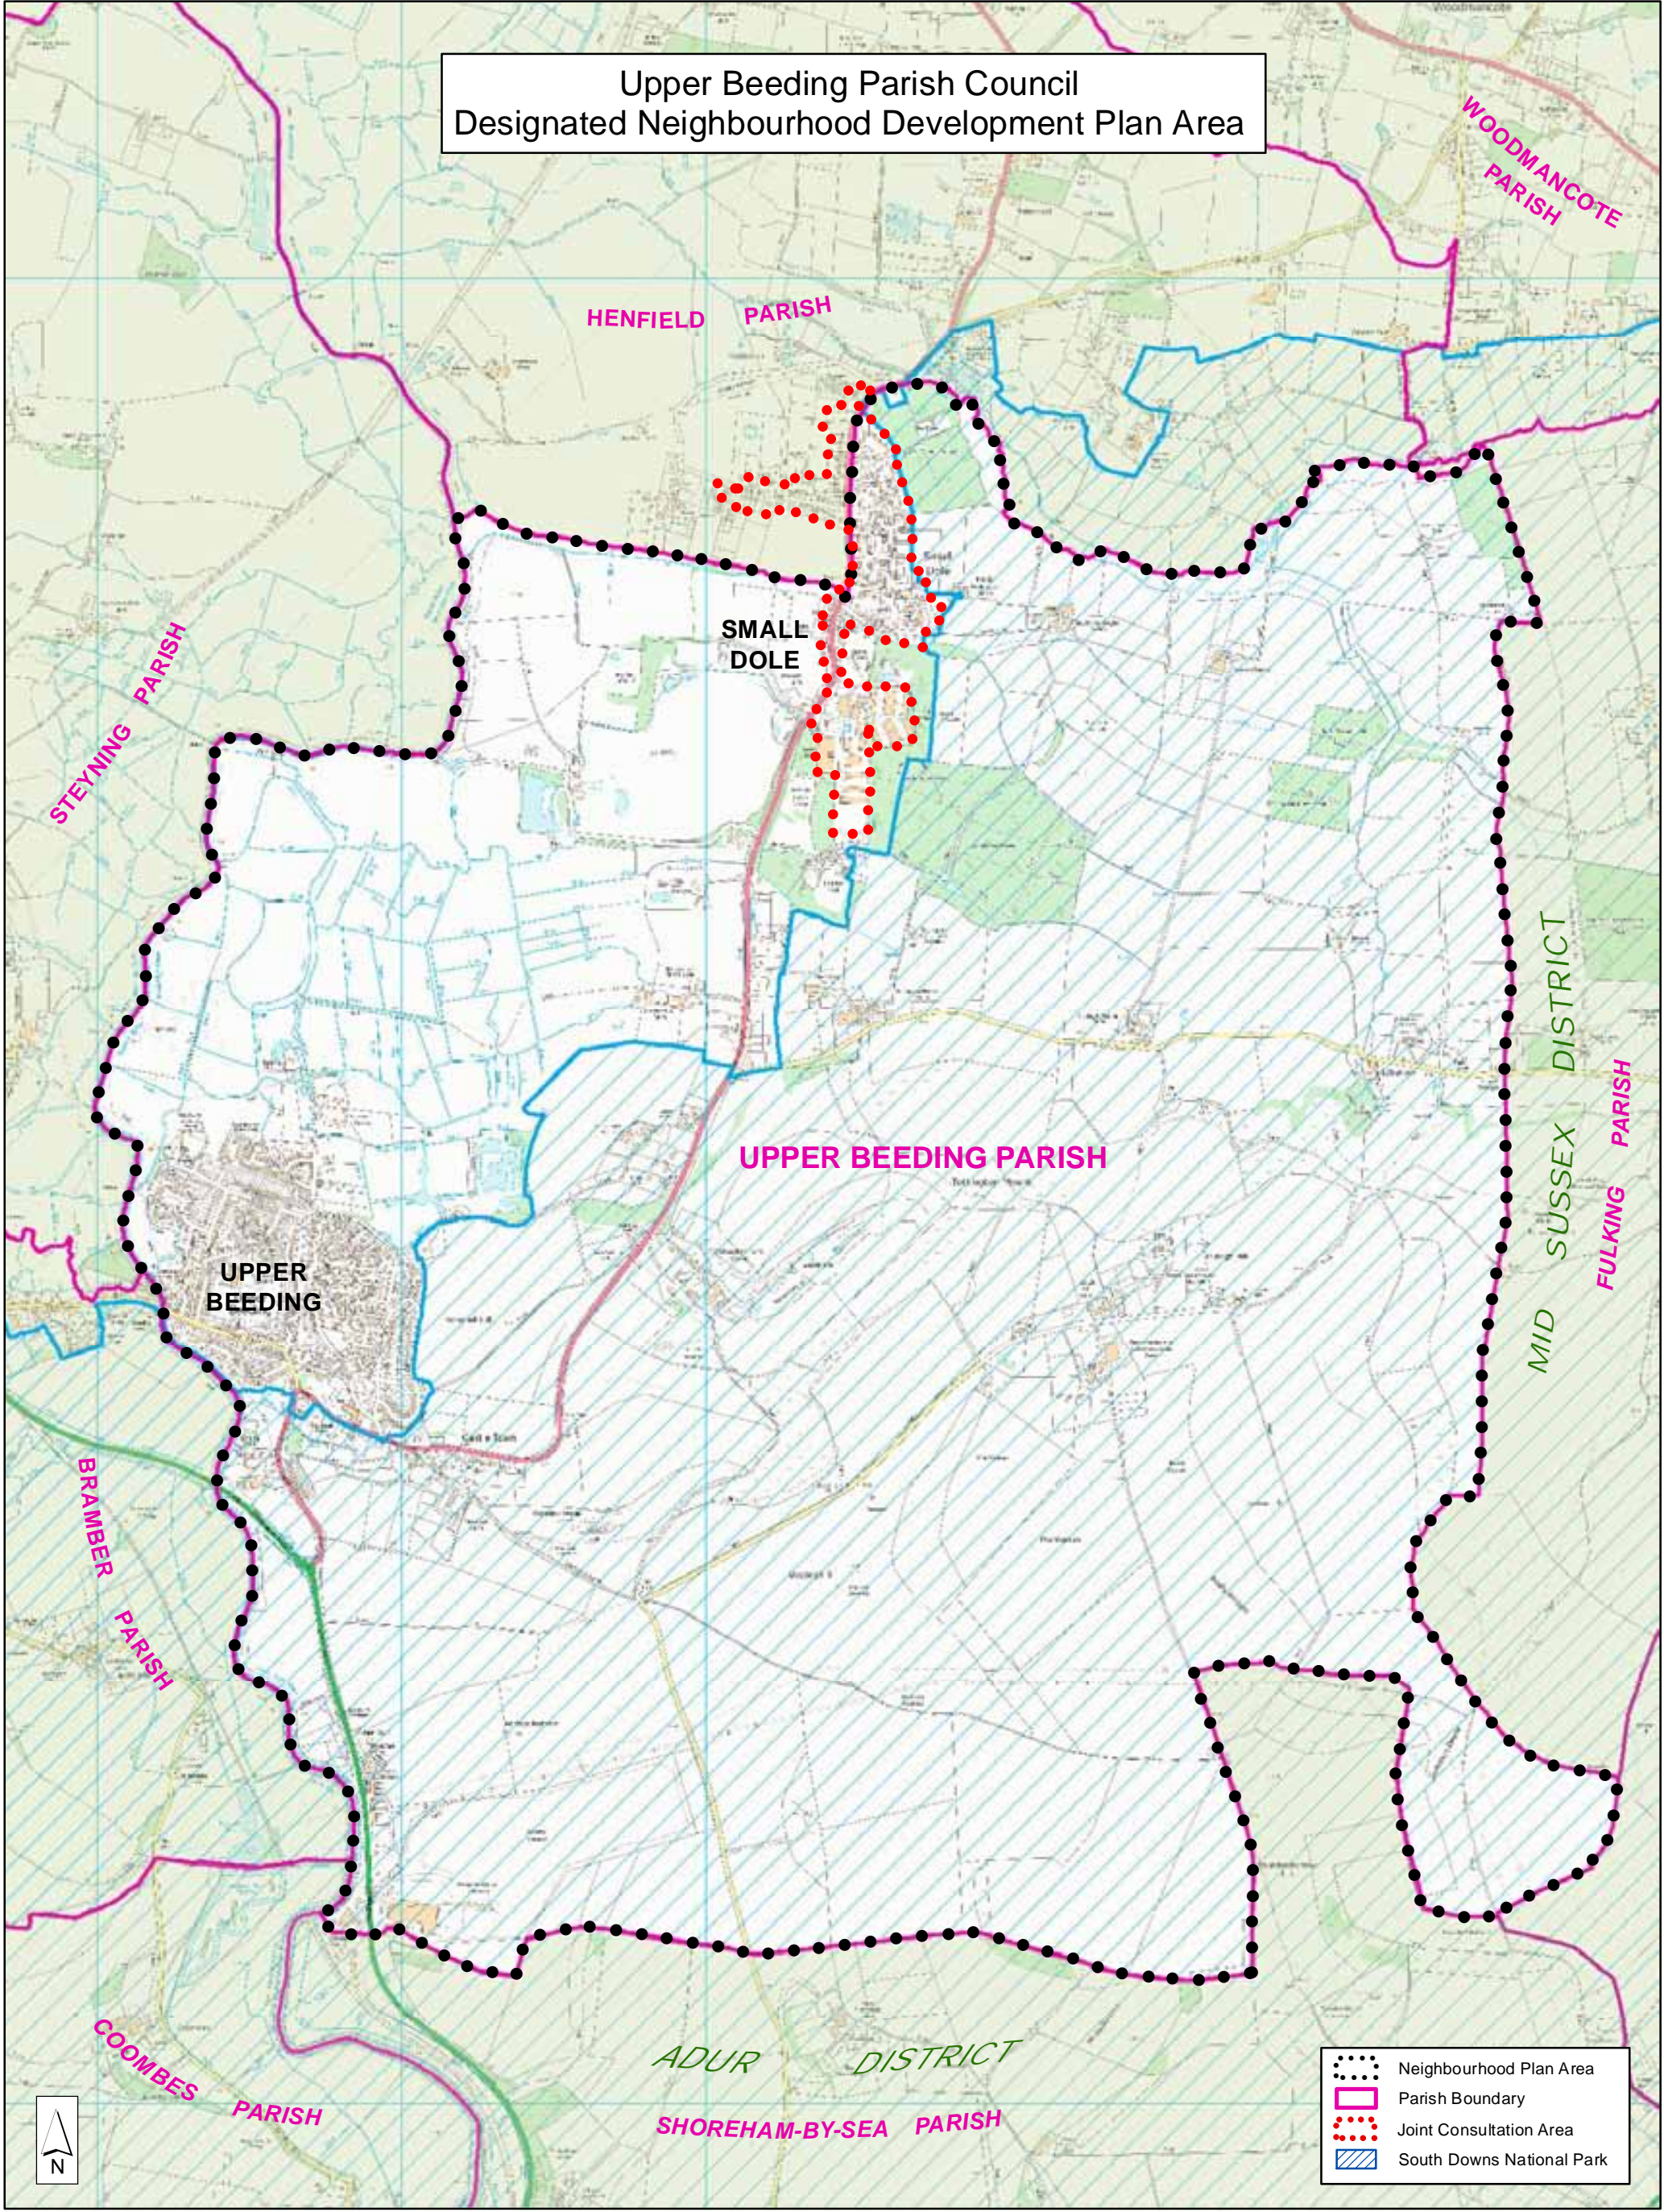

Upper Beeding Parish Council
Designated Neighbourhood Development Plan Area

	Neighbourhood Plan Area
	Parish Boundary
	Joint Consultation Area
	South Downs National Park

Horsham District Council
 Park North, North Street, Horsham,
 West Sussex. RH12 1RL
 Rod Brown : Head of Planning & Environmental Services

Reproduced by permission of Ordnance Survey map on behalf of HMSO. © Crown copyright and database rights (2013).
 Ordnance Survey Licence.100023865

Confirmed by Horsham District Council and to the South Downs National Park Authority under The Neighbourhood Planning (General) Regulations 2012 Regulation 5.

Reference No : UBNP2	Date : 12/12/13	Scale : 1:20,000
Drawing No :	Drawn :	Checked :
		Revisions :