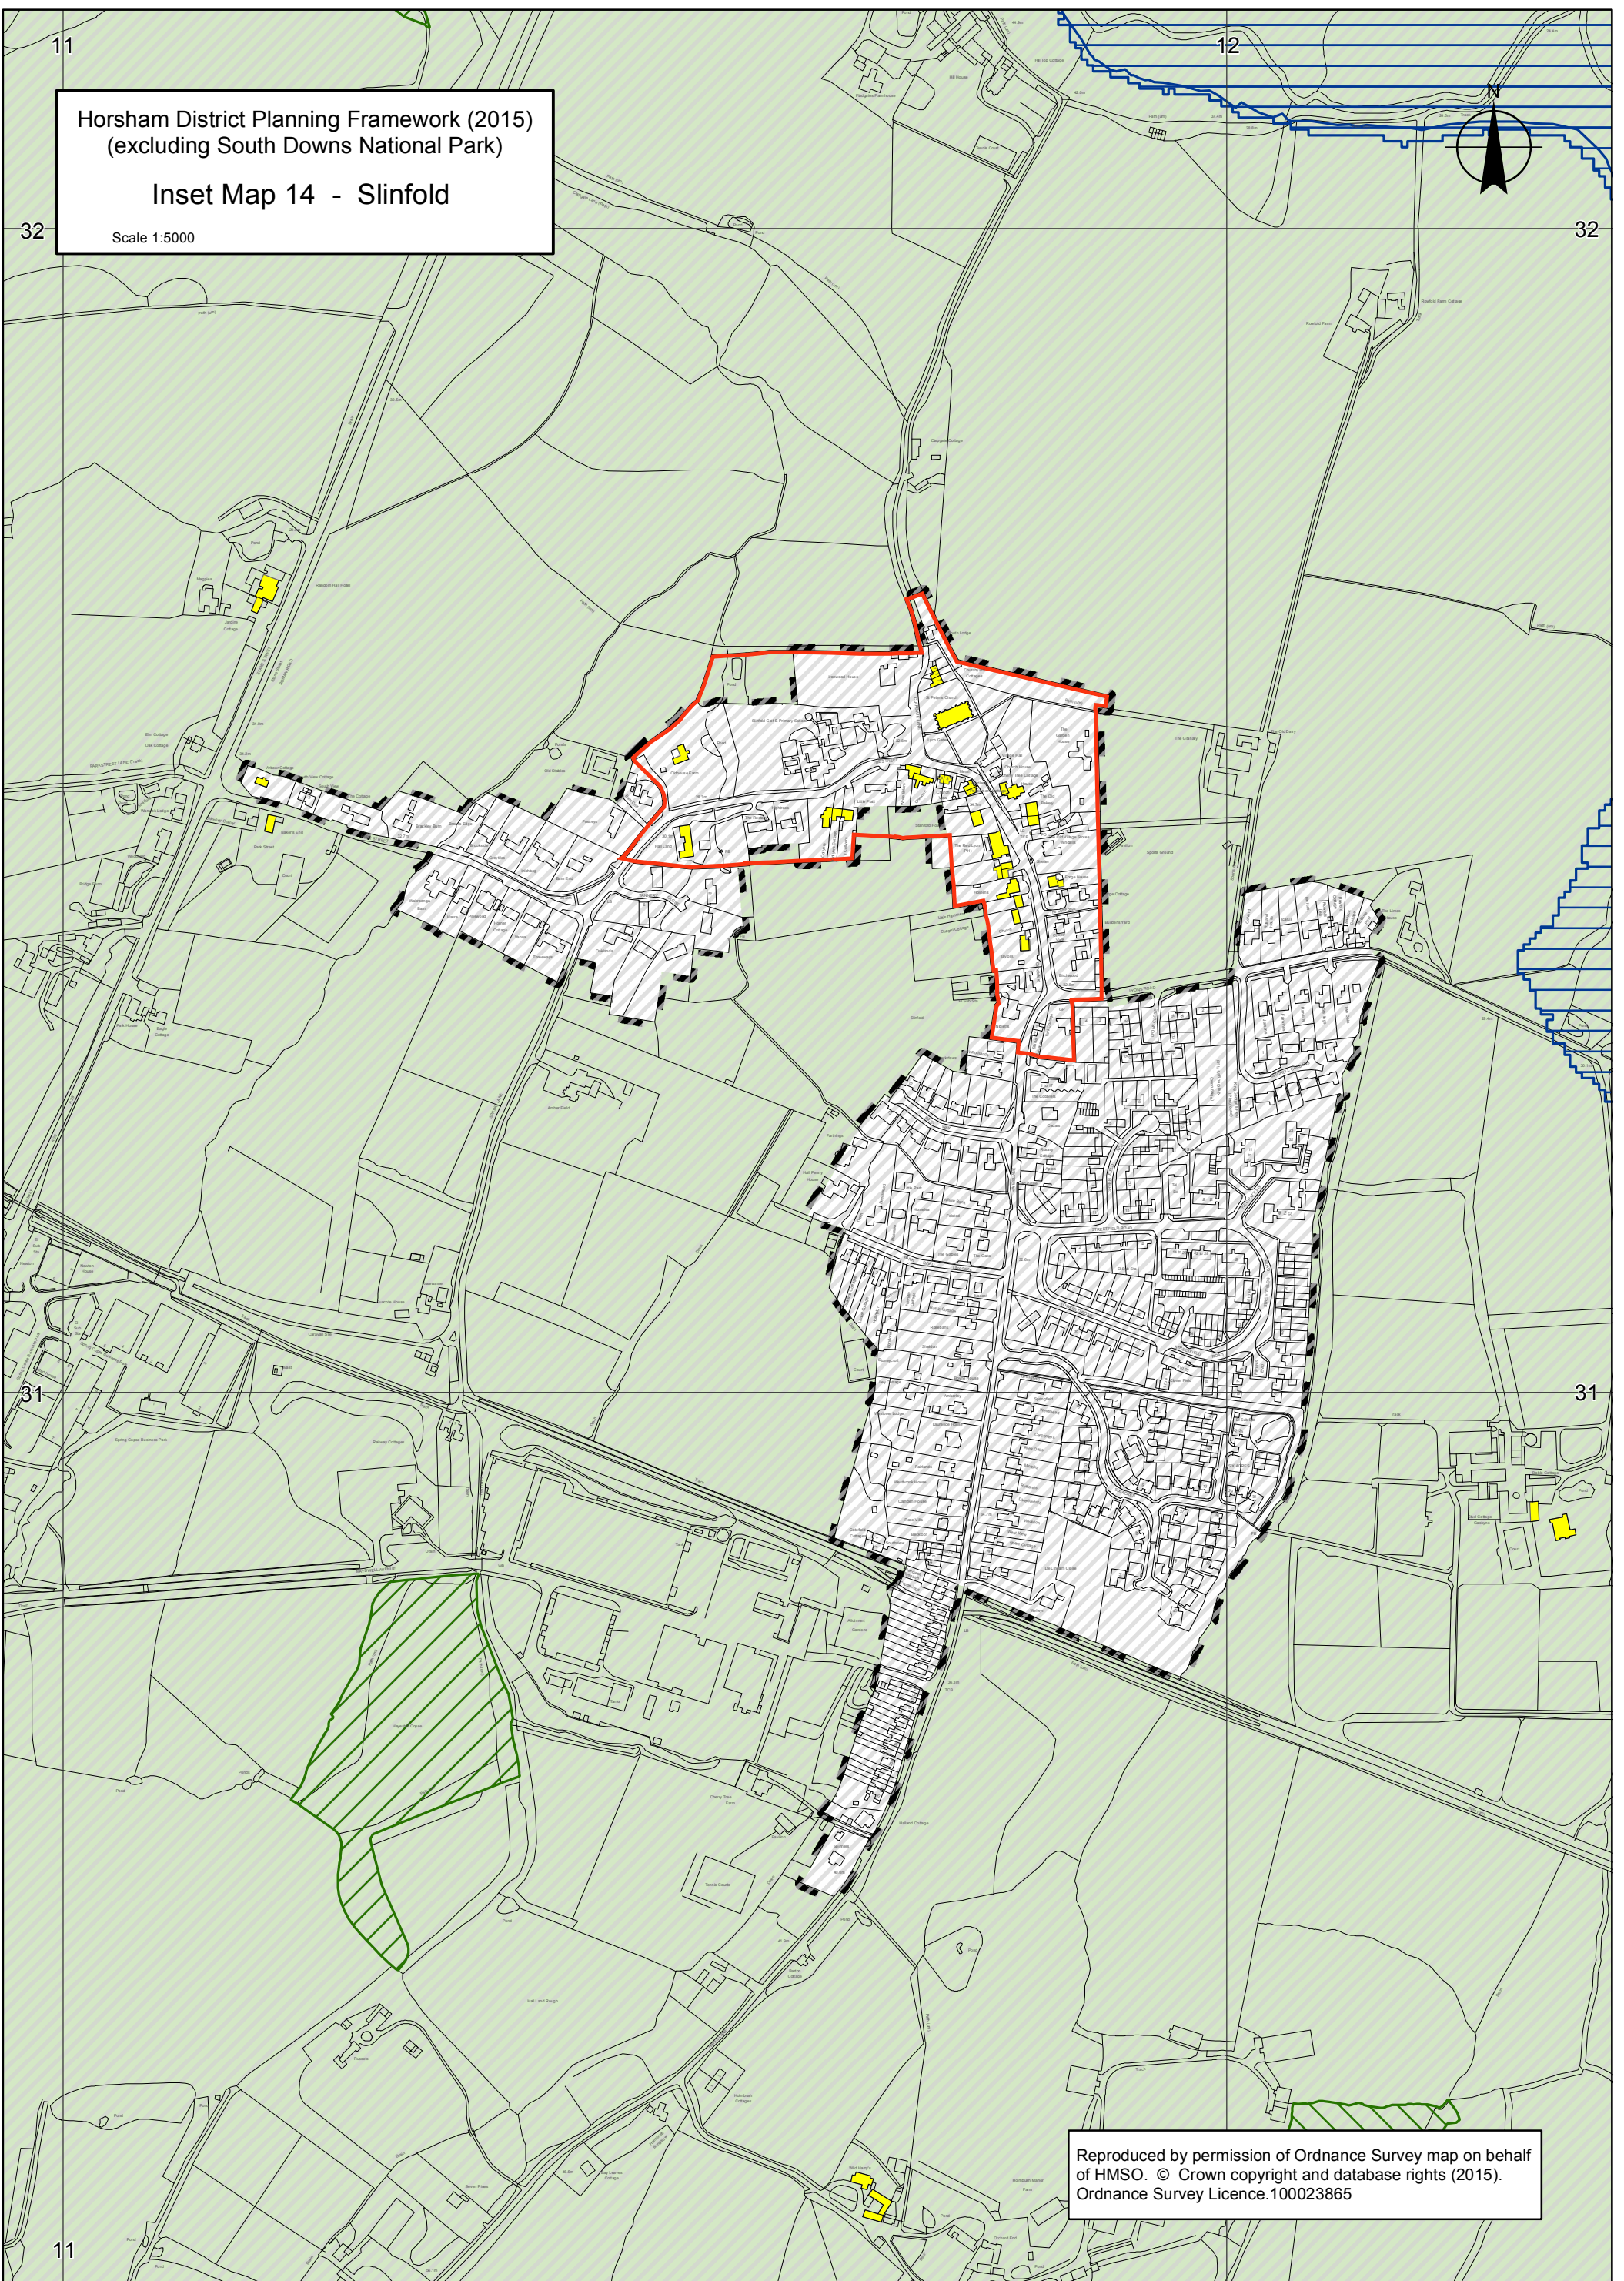

Horsham District Planning Framework (2015)
(excluding South Downs National Park)

Inset Map 14 - Slinfold

Scale 1:5000

Reproduced by permission of Ordnance Survey map on behalf of HMSO. © Crown copyright and database rights (2015). Ordnance Survey Licence.100023865